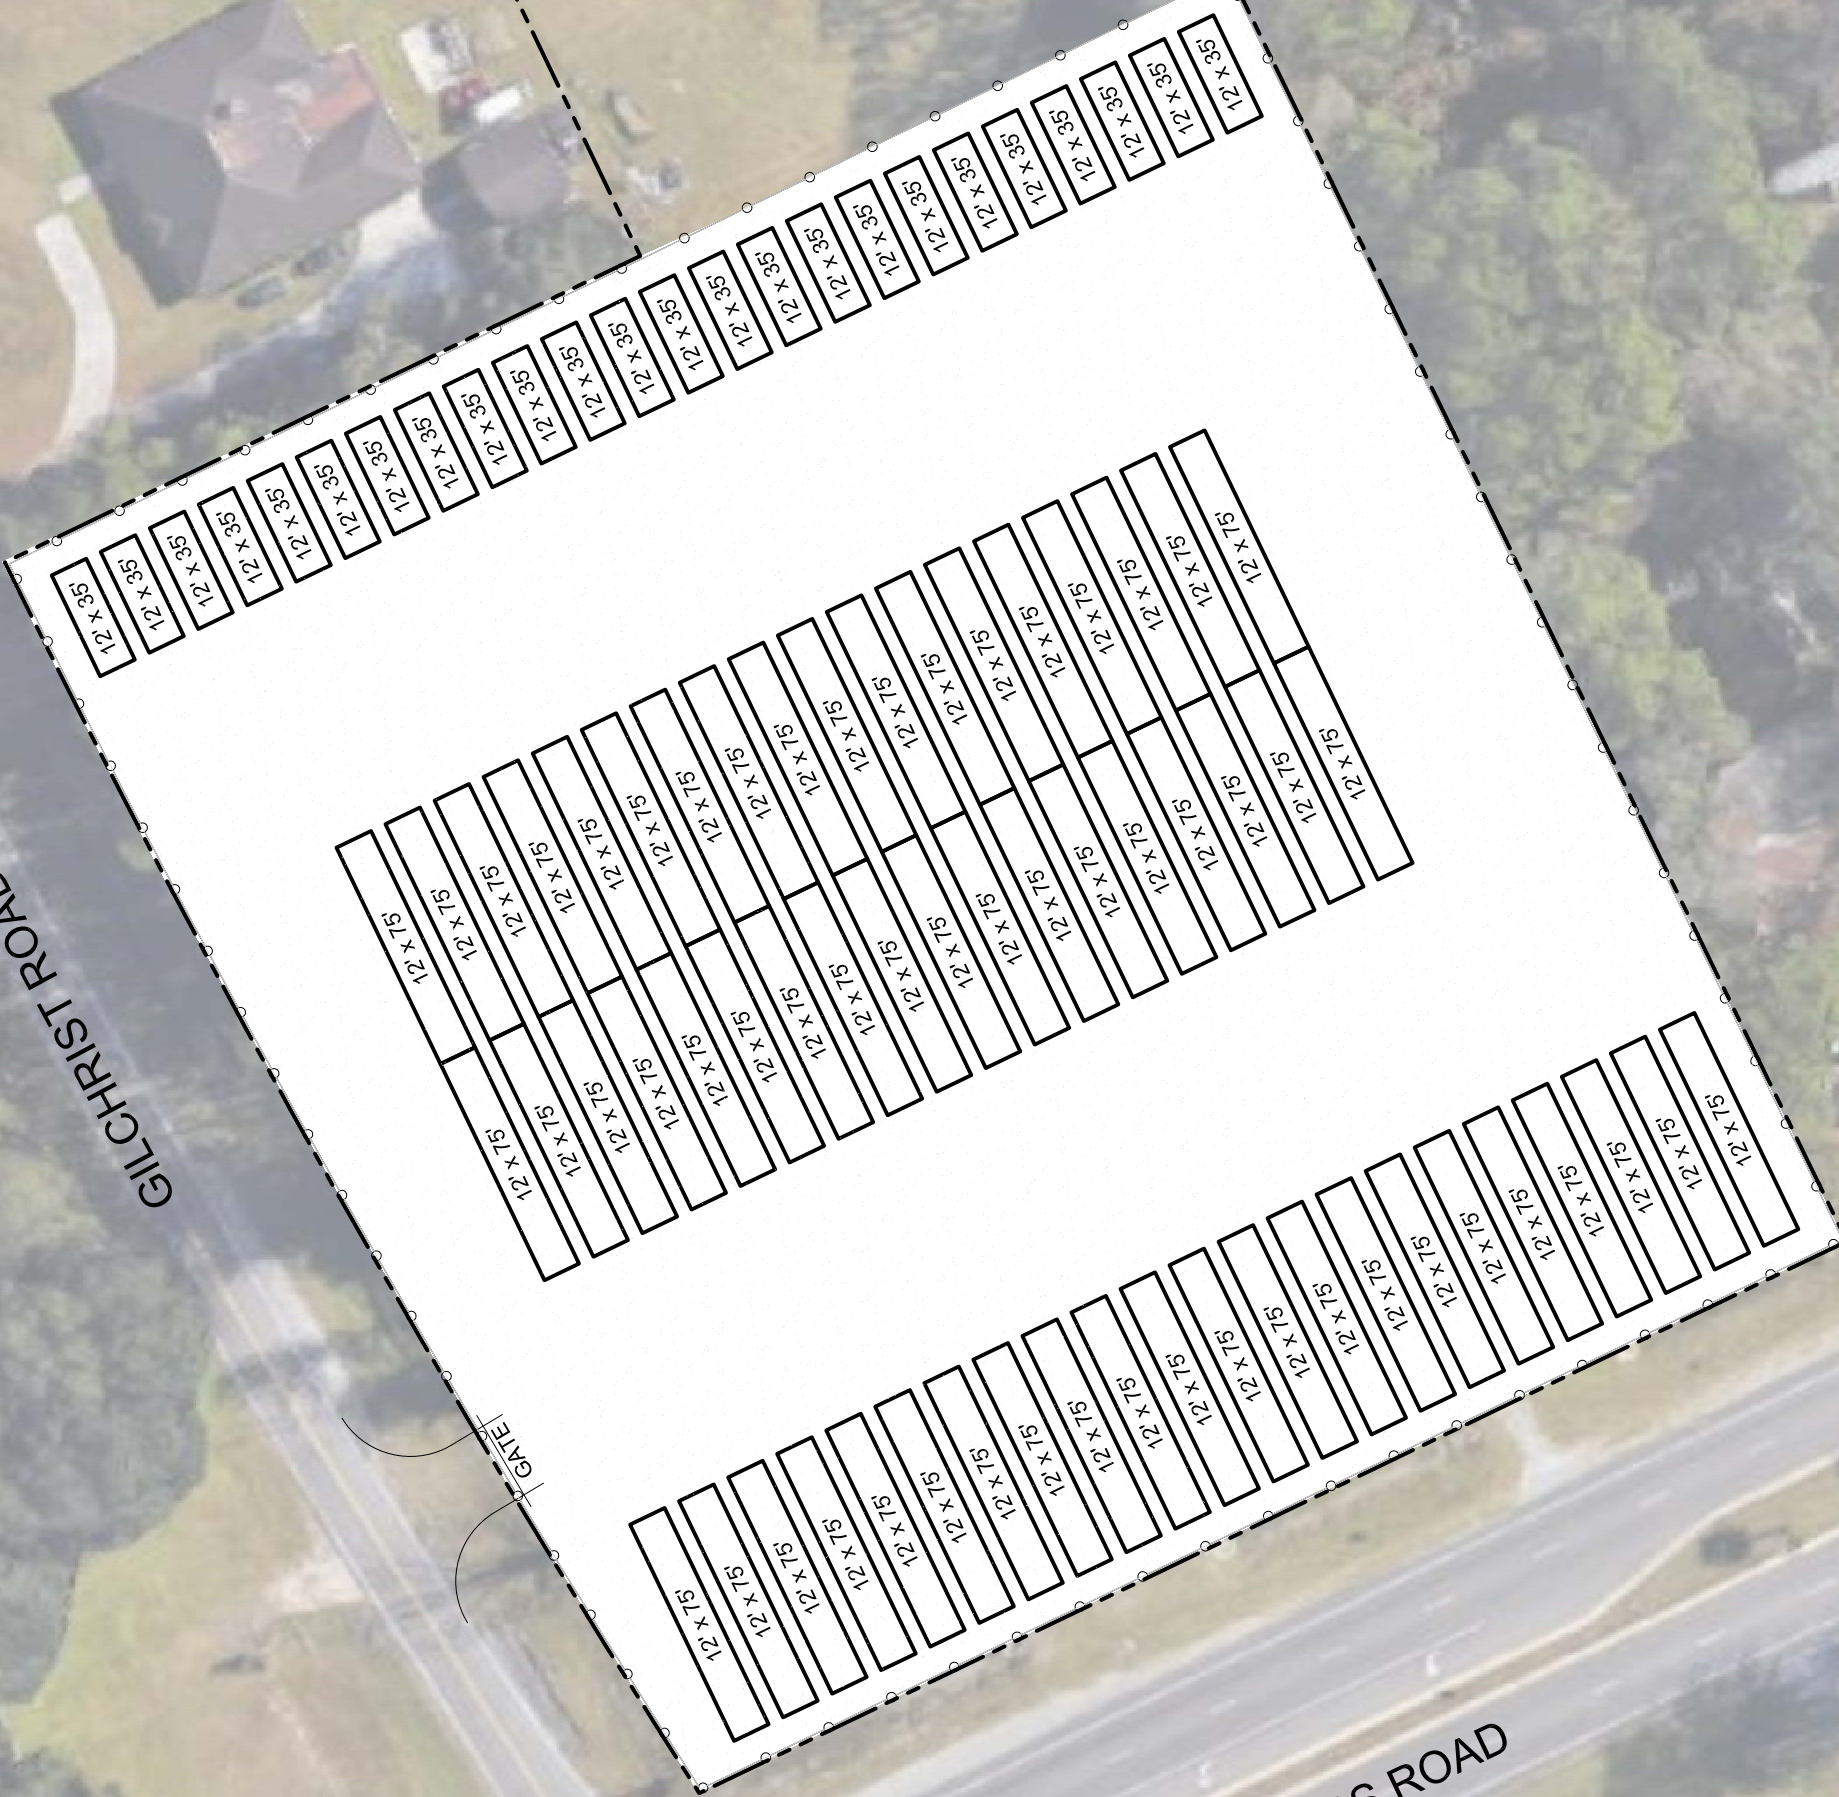

GILCHRIST ROAD

NEW KINGS ROAD

SCALE

1" = 60' HORIZ.  
11/01/2019