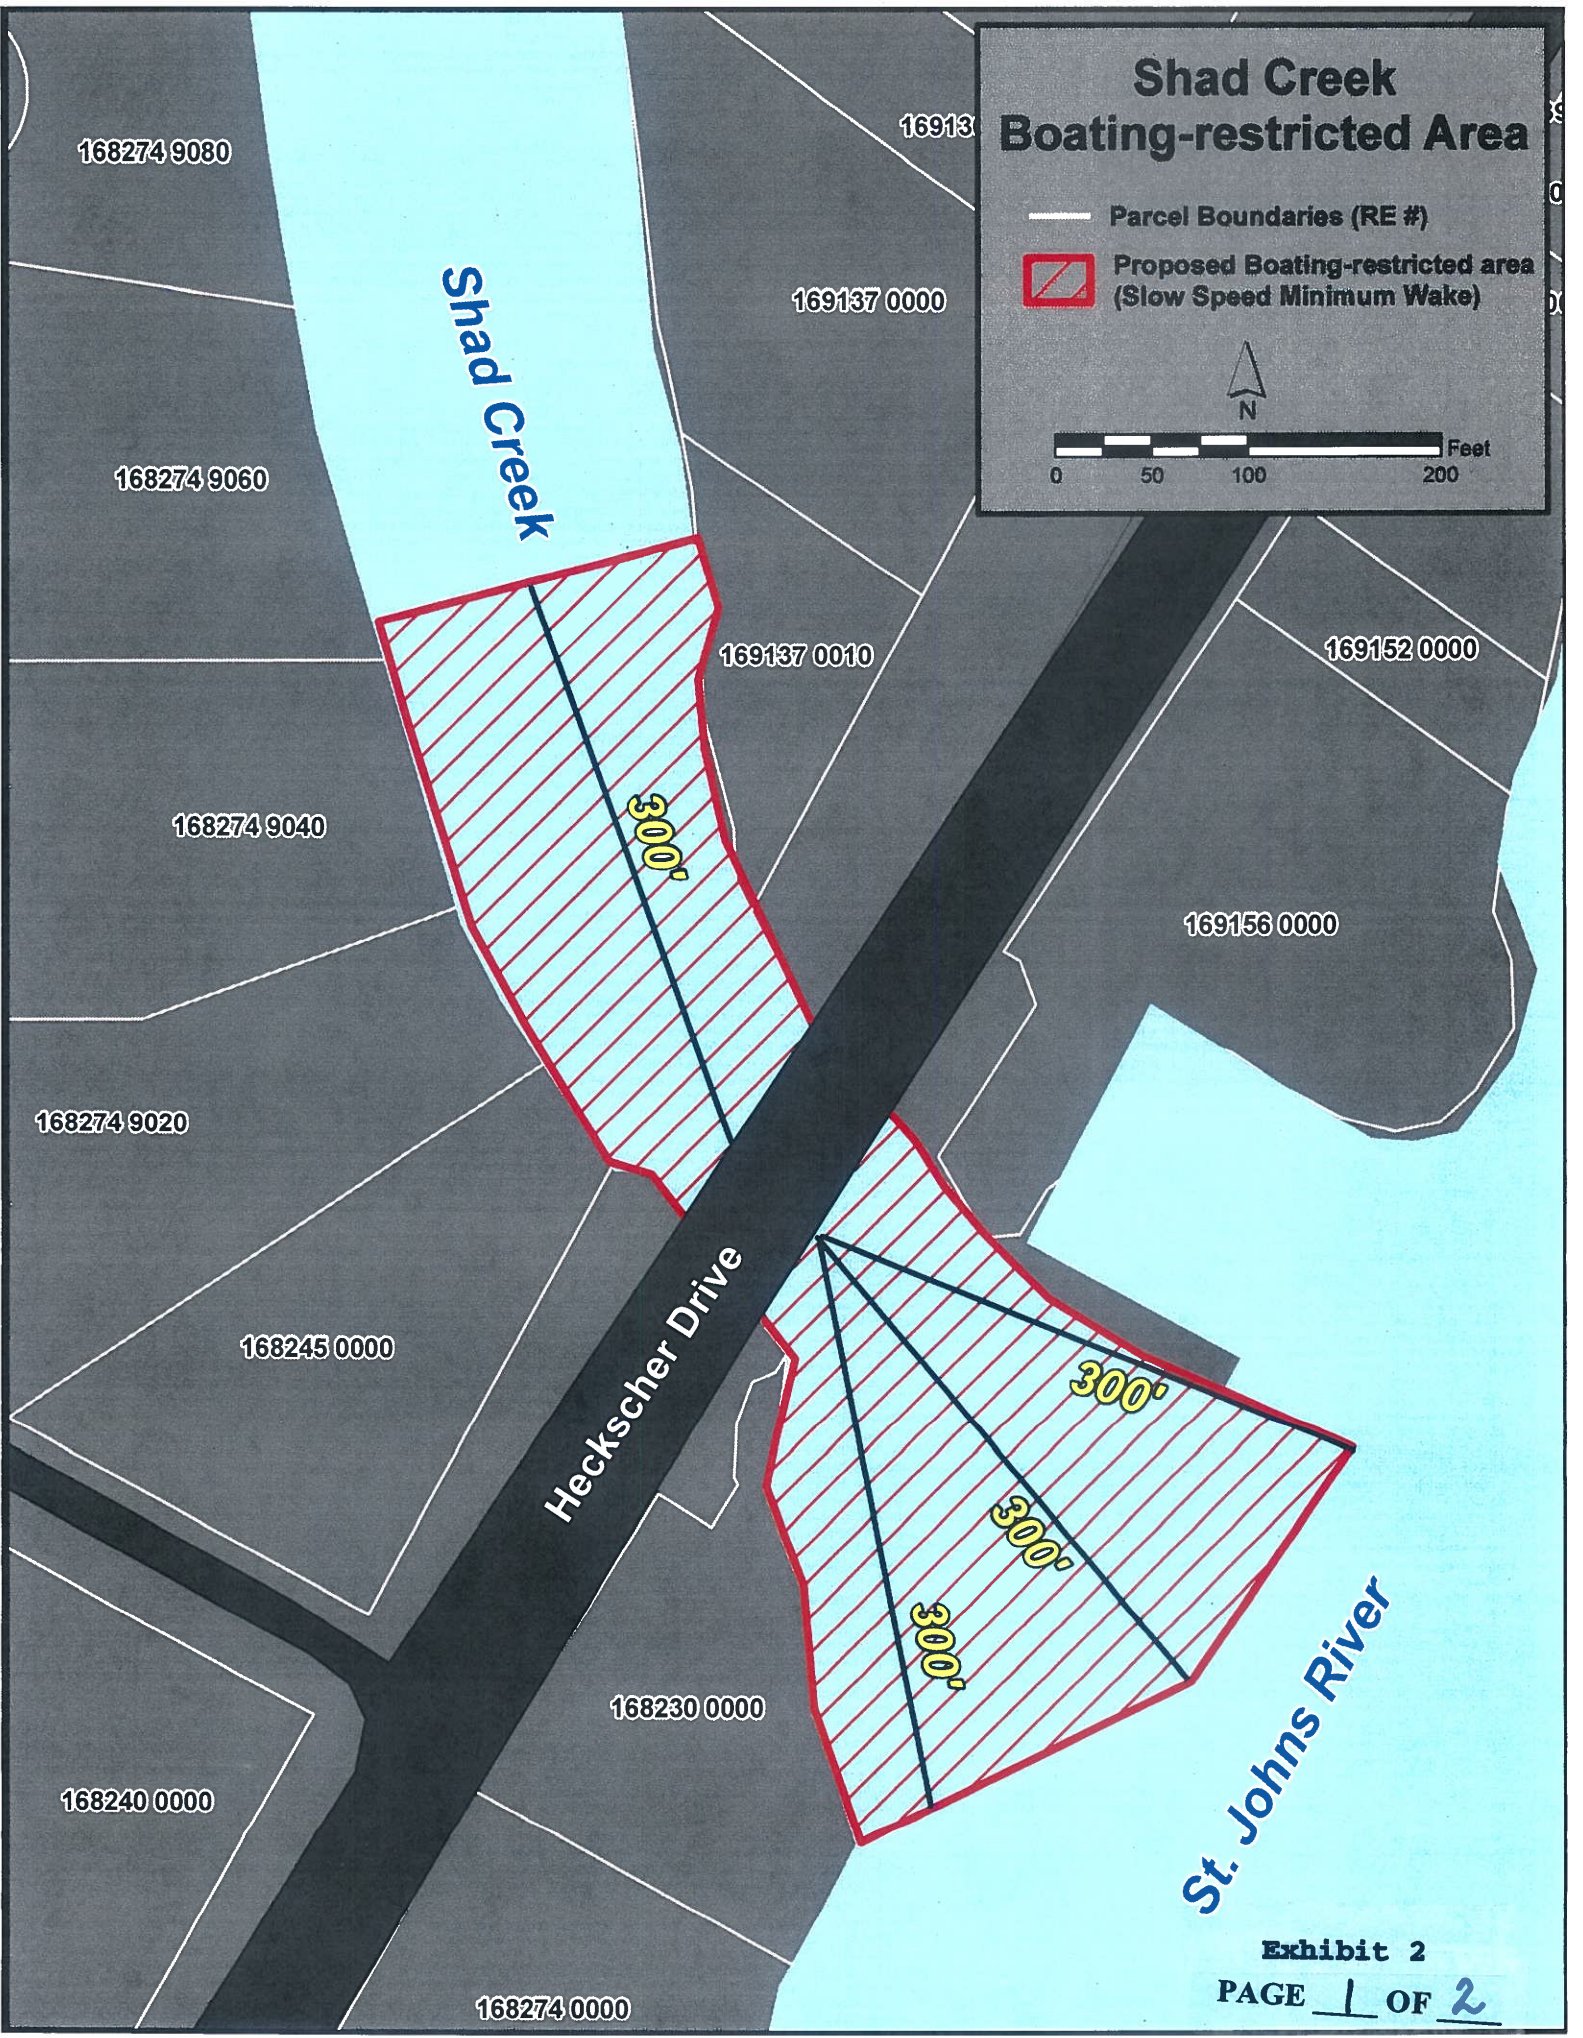

# Shad Creek Boating-restricted Area

- Parcel Boundaries (RE #)
- Proposed Boating-restricted area (Slow Speed Minimum Wake)

# Shad Creek Boating-restricted Area

- Parcel Boundaries
- Proposed Boating-restricted area (Slow Speed Minimum Wake)

Shad Creek

300'

Heckscher Drive

300'

300'

300'

St Johns River