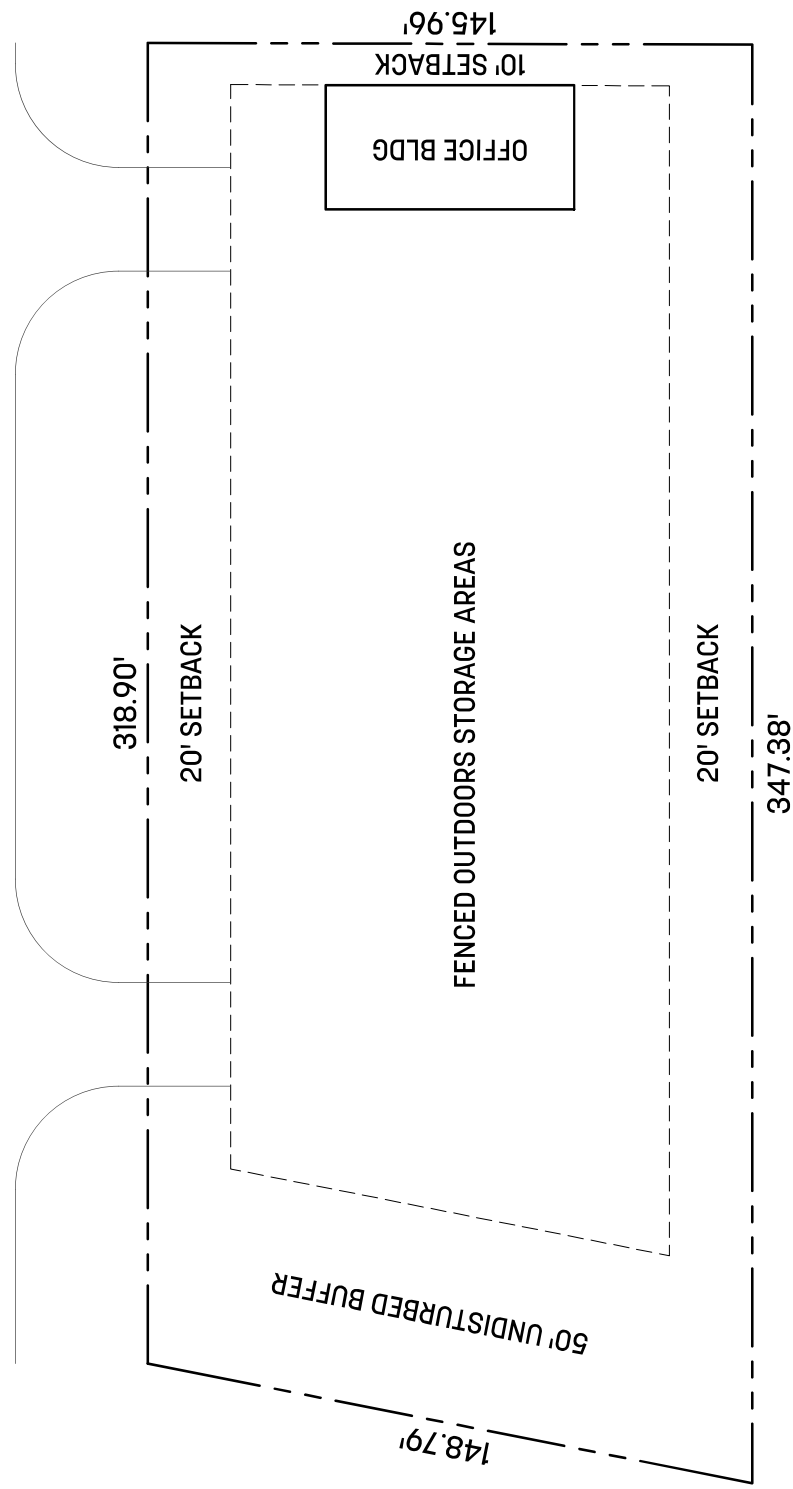

3046 CAPPER ROAD

CAPPER ROAD

1"=30' HORIZ.
DATE: 09-06-24

September 6, 2024