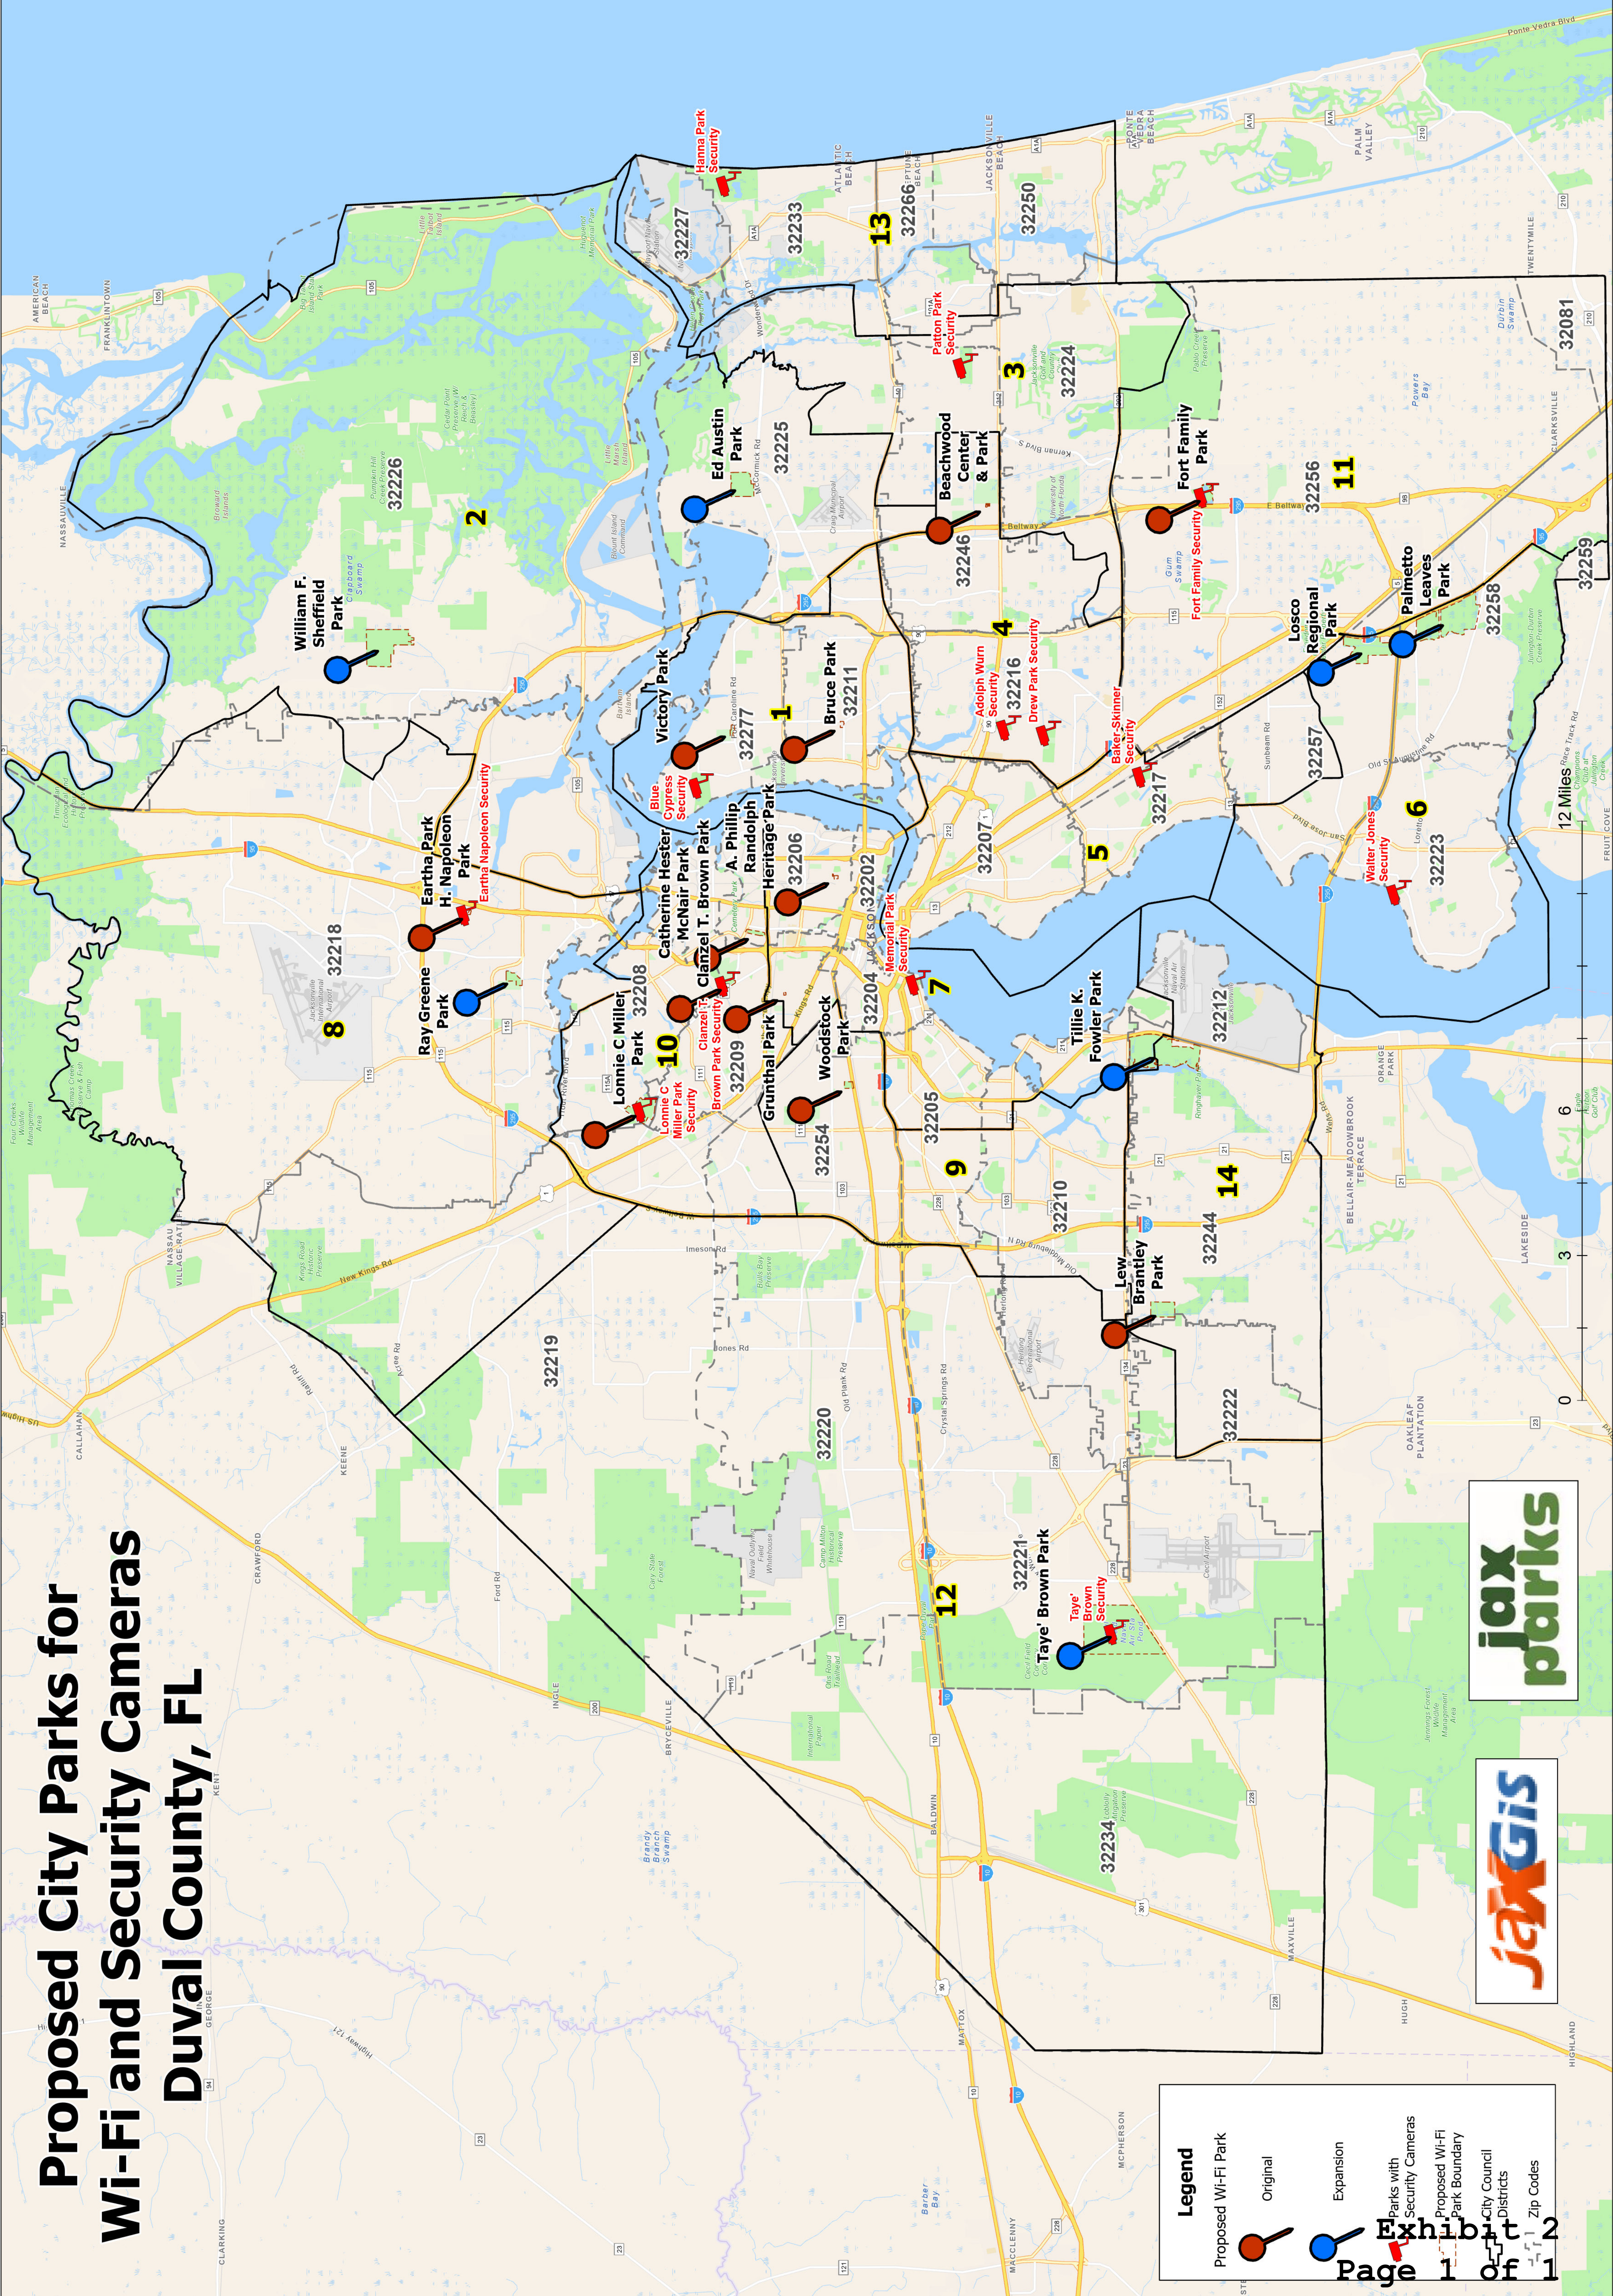

# Proposed City Parks for Wi-Fi and Security Cameras Duval County, FL

**Legend**

- Proposed Wi-Fi Park
- Original
- Expansion
- Parks with Security Cameras
- Proposed Wi-Fi Park Boundary
- City Council Districts
- Zip Codes