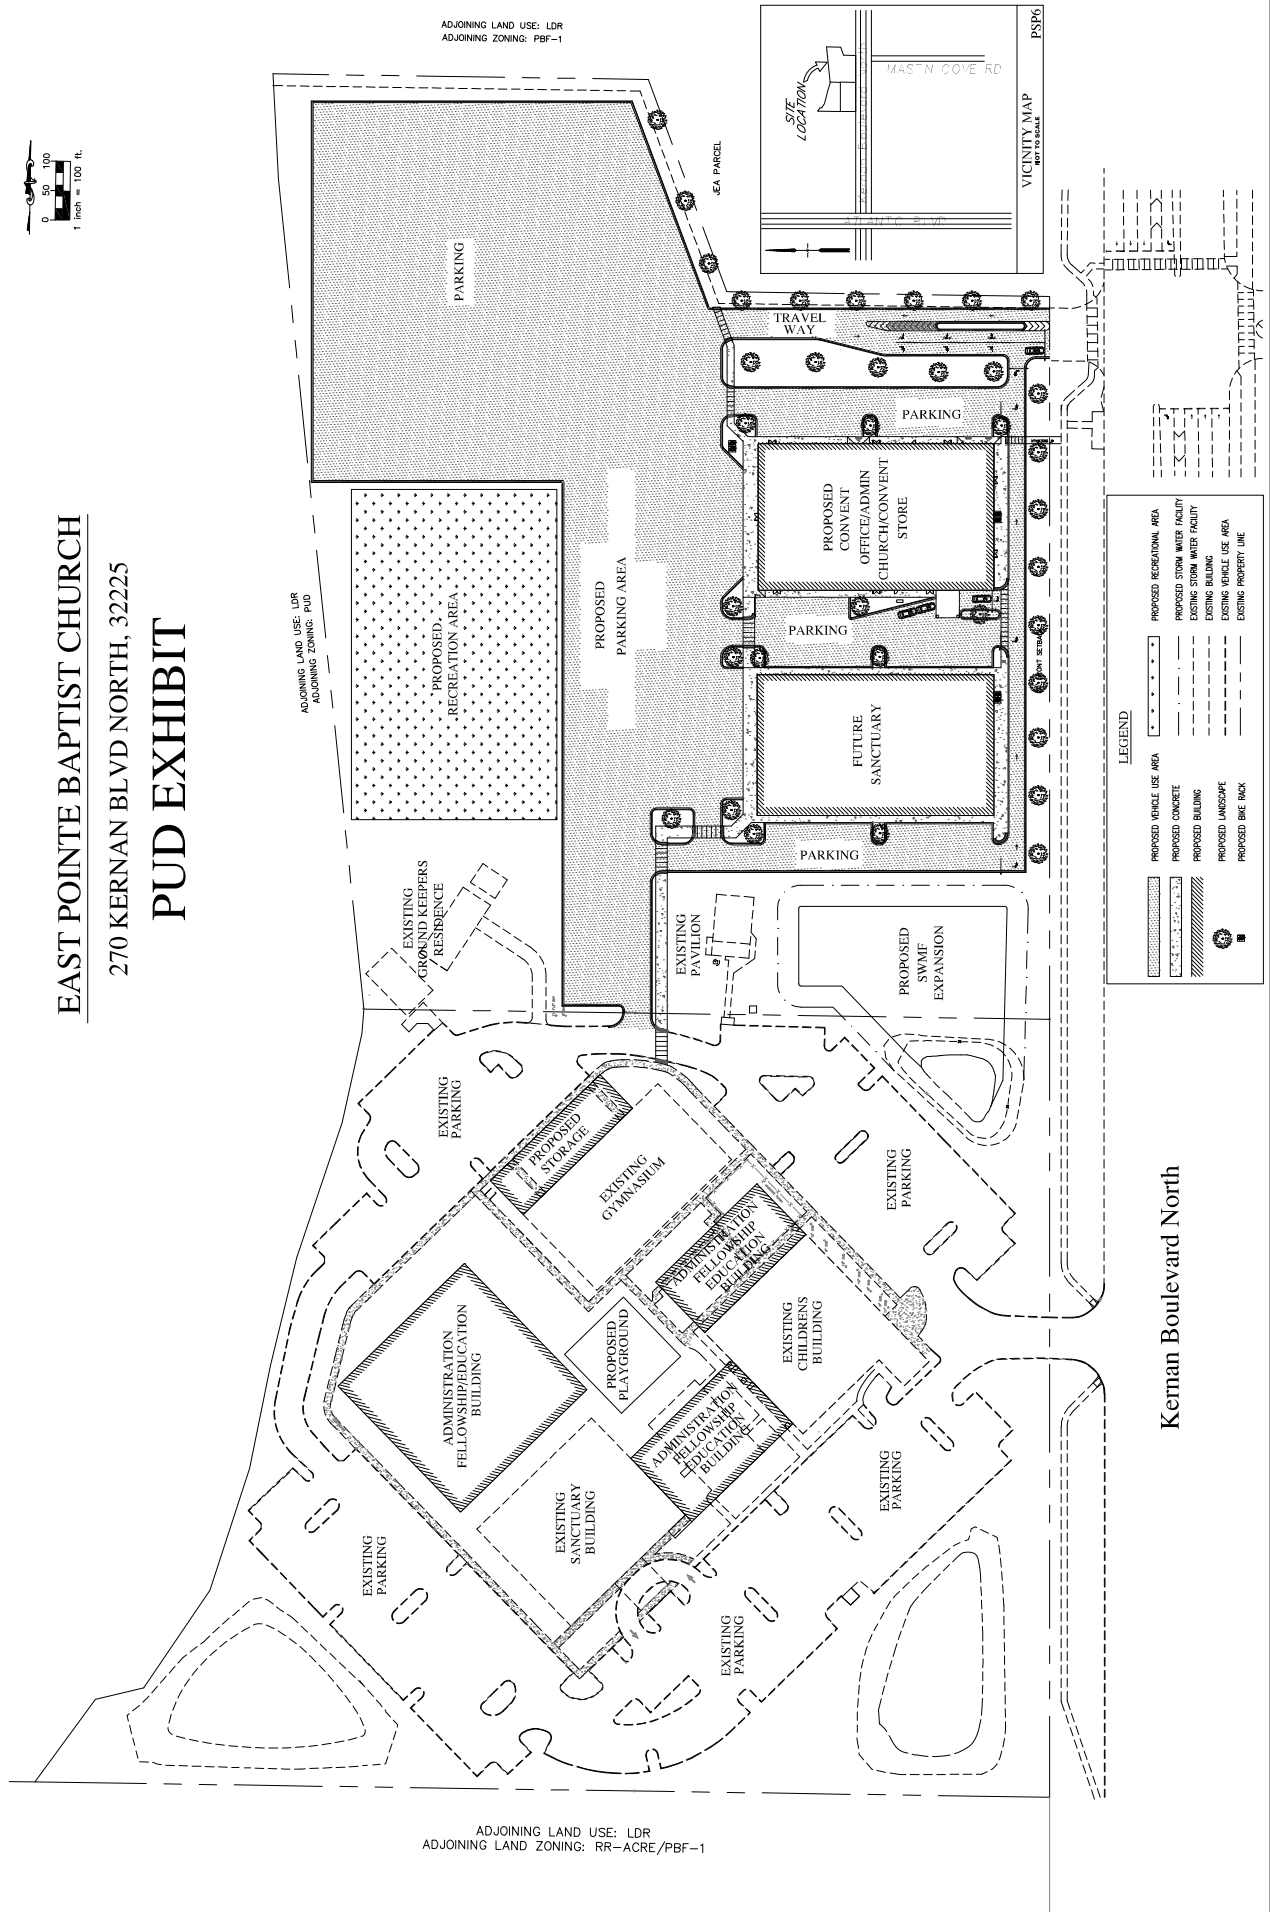

EAST POINTE BAPTIST CHURCH 270 KERNAN BLVD NORTH, 32225 PUD EXHIBIT

ADJOINING LAND USE: LDR
ADJOINING ZONING: PUD

VICINITY MAP
NOT TO SCALE
PSP6

ADJOINING LAND USE: LDR
ADJOINING LAND ZONING: RR-ACRE/PBF-1

LEGEND

	PROPOSED VEHICLE USE AREA		PROPOSED RECREATIONAL AREA
	PROPOSED CONCRETE		PROPOSED STORM WATER FACILITY
	PROPOSED BUILDING		EXISTING STORM WATER FACILITY
	PROPOSED LANDSCAPE		EXISTING BUILDING
	PROPOSED BIKE RACK		EXISTING VEHICLE USE AREA
			EXISTING PROPERTY LINE

Kernan Boulevard North