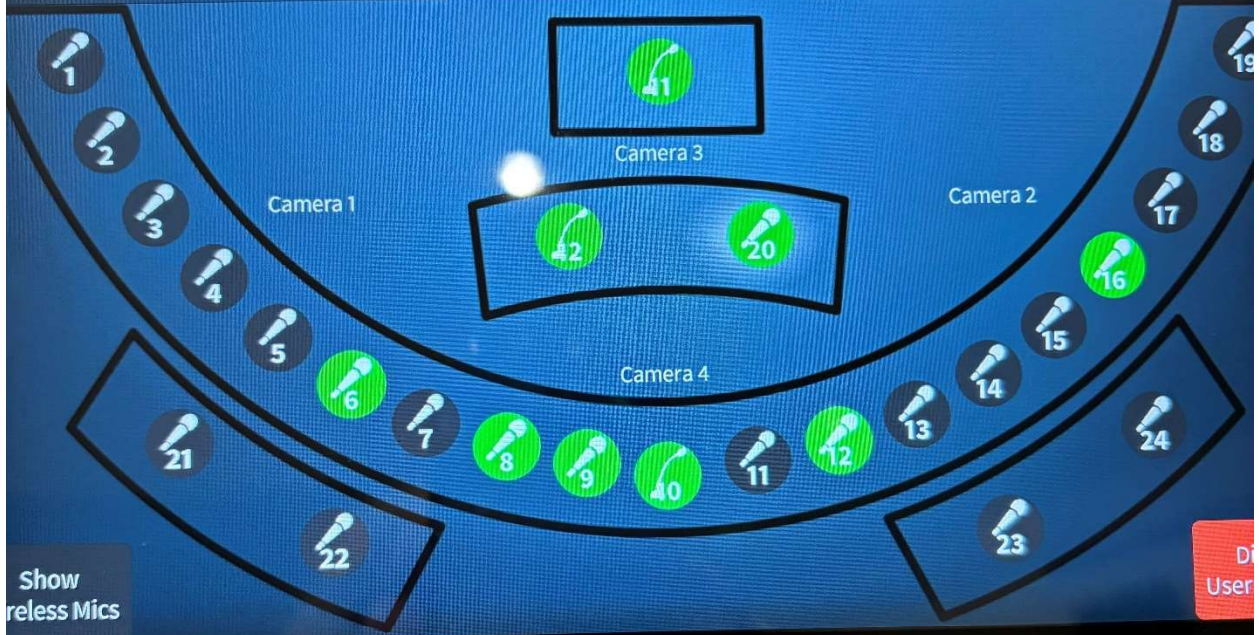

Dais Mics Source Routing Room Audio Display Power Shutdown R... ON AIR

Dais Seat 20 Speaker Volume Dais Seat 20 Dais Mic 20 Volume

Mute [Volume Bar] Mute All Microphones Mute [Volume Bar]

CRESTRON

L T