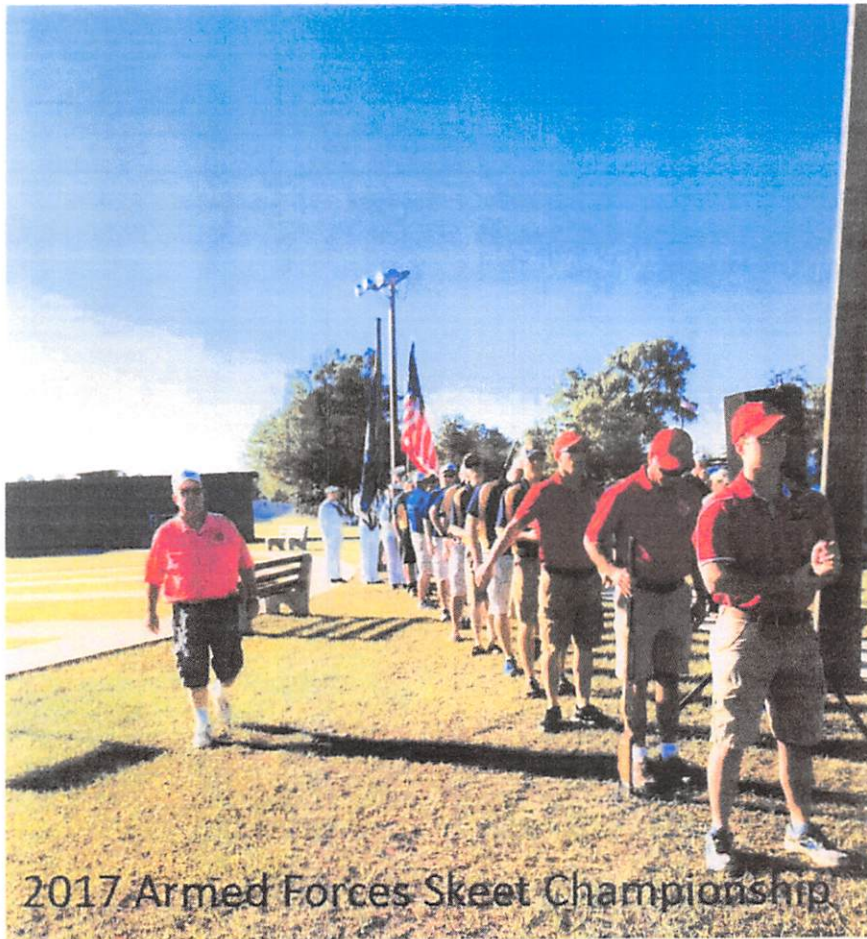

2017 Armed Forces Skeet Championship