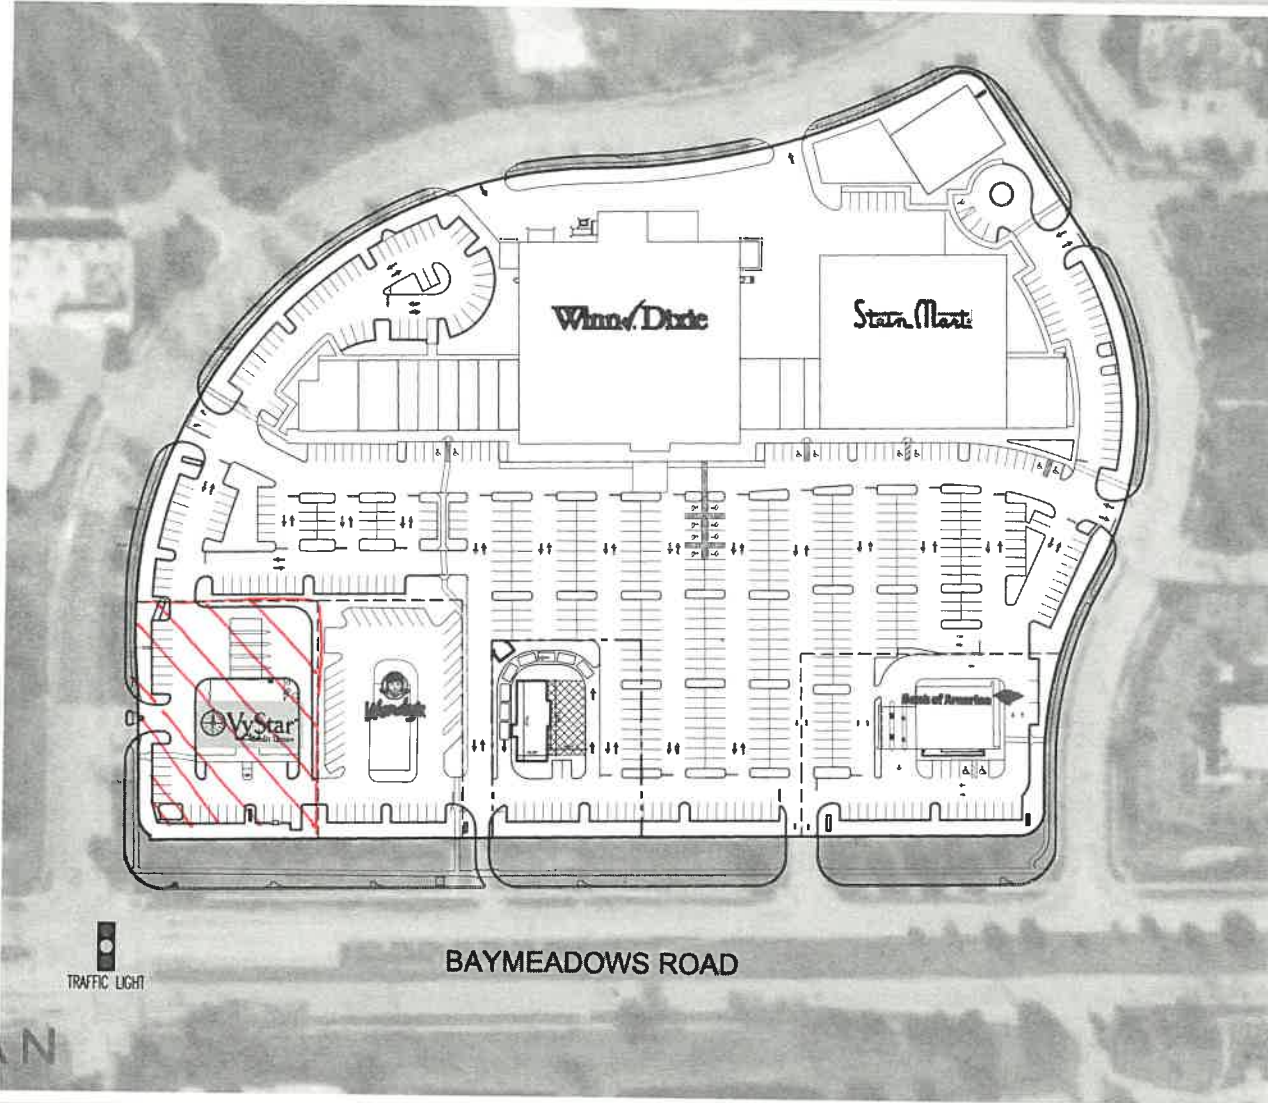

POINT MEADOWS

10915 BAYMEADOWS ROAD, JACKSONVILLE, FLORIDA 32256

REVISED EXHIBIT 4
JULY 9, 2020
PAGE 1 OF 2

POINT MEADOWS

10915 BAYMEADOWS ROAD, JACKSONVILLE, FLORIDA 32256

REVISED

12/09/2019

SLEIMAN ENTERPRISES - WWW.SLEIMAN.COM - PHONE: 904.731.8806