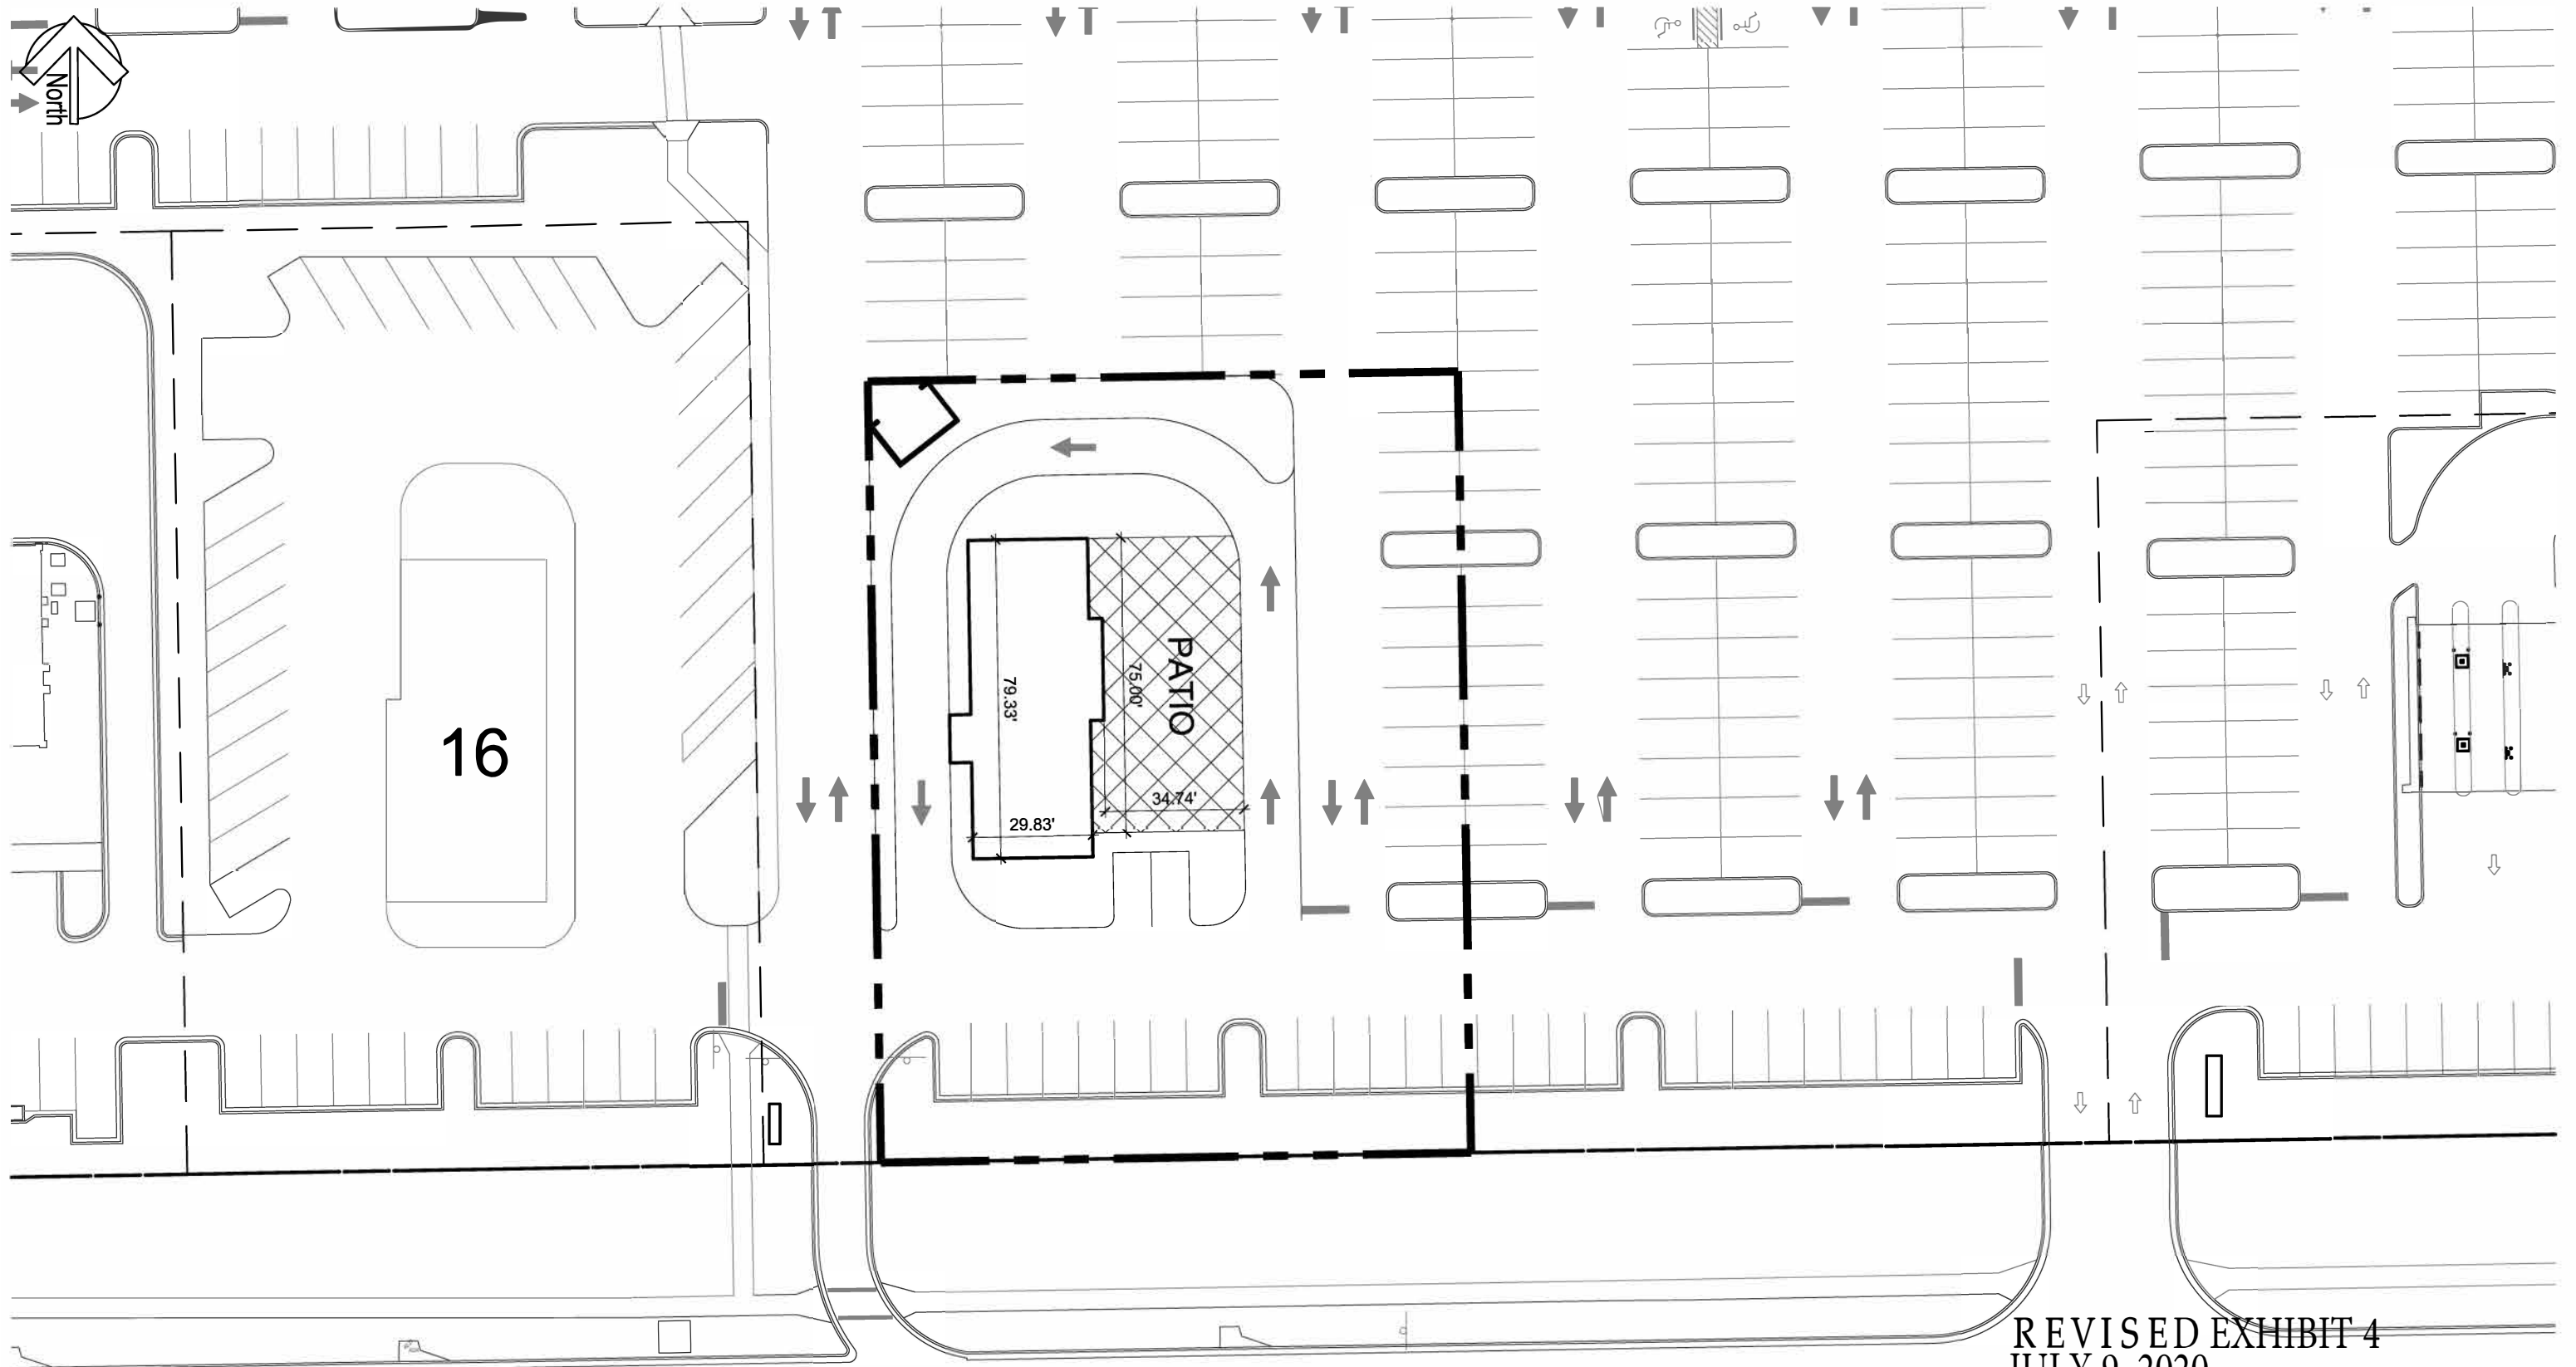

POINT MEADOWS

10915 BAYMEADOWS ROAD, JACKSONVILLE, FLORIDA 32256

REVISED EXHIBIT 4
JULY 9, 2020
PAGE 1 OF 2

POINT MEADOWS

10915 BAYMEADOWS ROAD, JACKSONVILLE, FLORIDA 32256

REVISED

12/09/2019

SLEIMAN ENTERPRISES - WWW.SLEIMAN.COM - PHONE: 904.731.8806