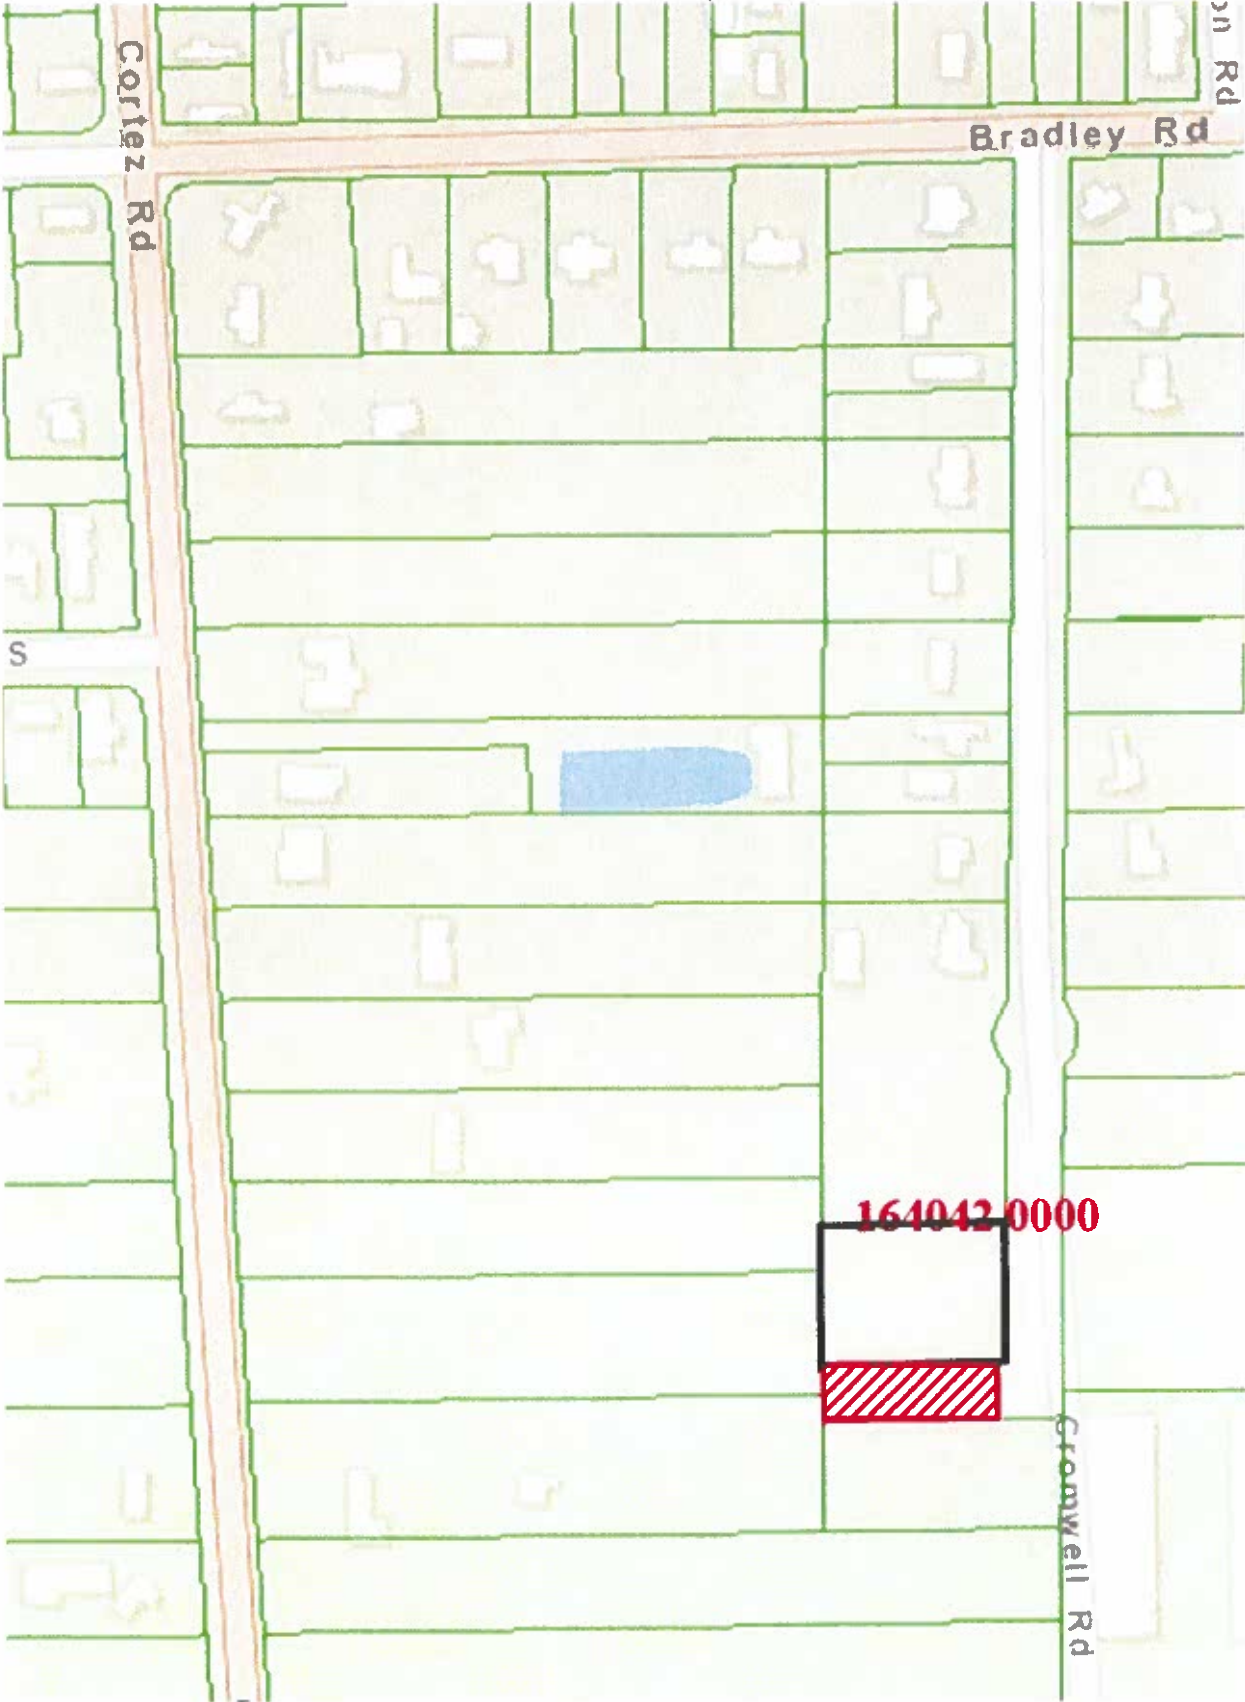

Allen Rd RW Closure
RE# 164042-0000
Location Map

Allen Rd RW Closure
RE# 164042-0000
Aerial Map

Part of ALLEN ROAD, a Sixty (60) Foot Right-of-way in ROBINWOOD ACRES, Plat Book 21, Page 43

That portion of Allen Road lying South of Lot 1A, Block 73, West of the Westerly right-of-way line of Cromwell Road, North of Lot 16, Block 71, and East of the Westerly line of Lot 1A, Block 73 as established in Robinwood Acres, Unit No. 3 according to the plat recorded in Plat Book 21, Page 43, of the public records of Duval County, Florida.

ROBINWOOD ACRES UNIT NO. 3