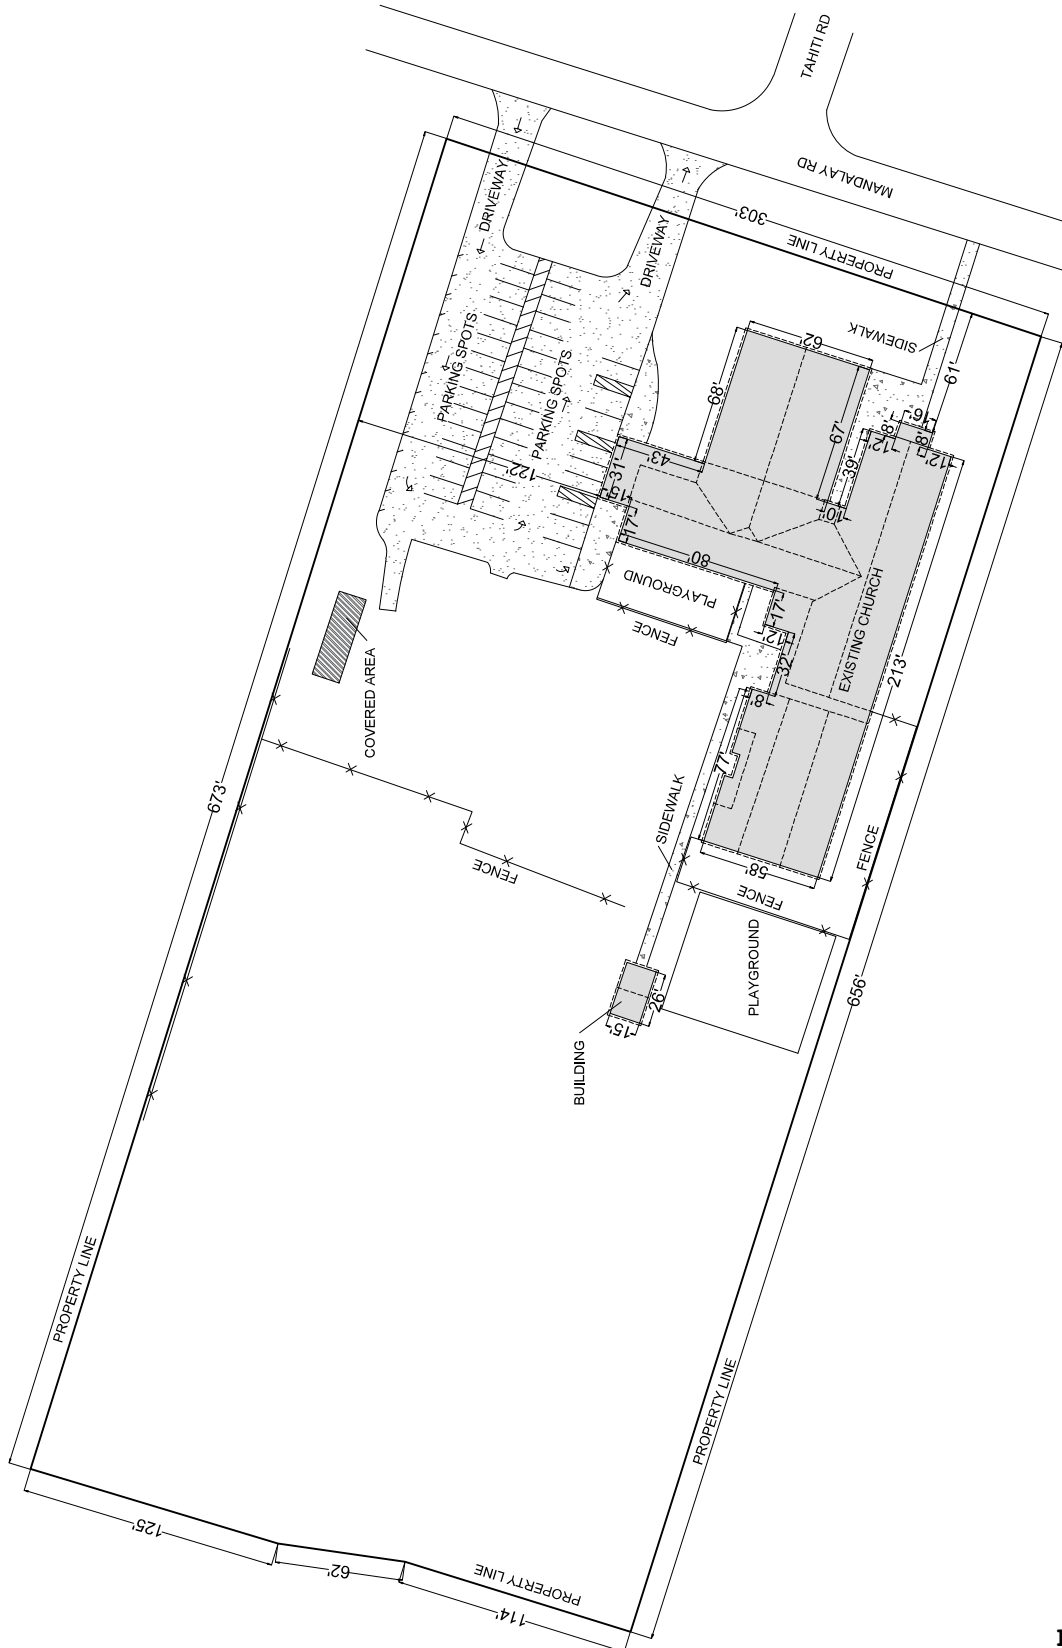

\*NOTE: FOR THE SCALE TO BE CORRECT SHEET MUST BE PRINTED ON 11" X 17"

NOTES:

SITE PLAN

**ADDRESS:**  
730 MANDALAY RD  
JACKSONVILLE, FL 32216

PARCEL ID: 138625 0000

LOT AREA: 4.5 ACRES

PLOT SIZE: 11" X 17"

DRAWING SCALE: 1"=60'

May 10, 2023