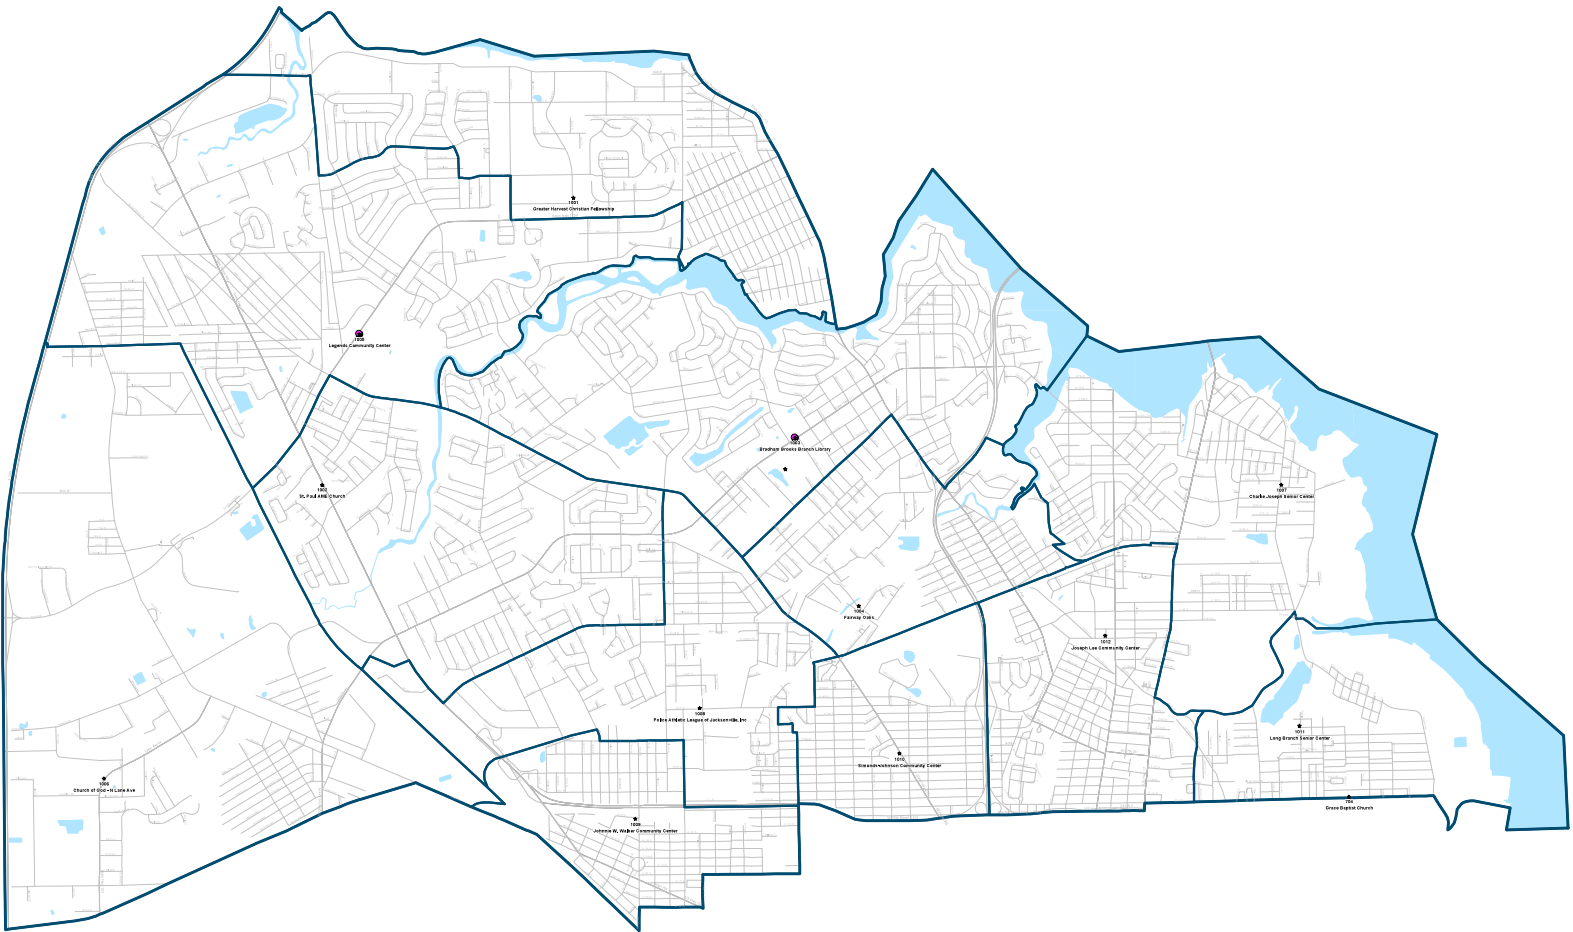

Duval County Supervisor of Elections
Proposed Precinct Boundaries
City Council District 10