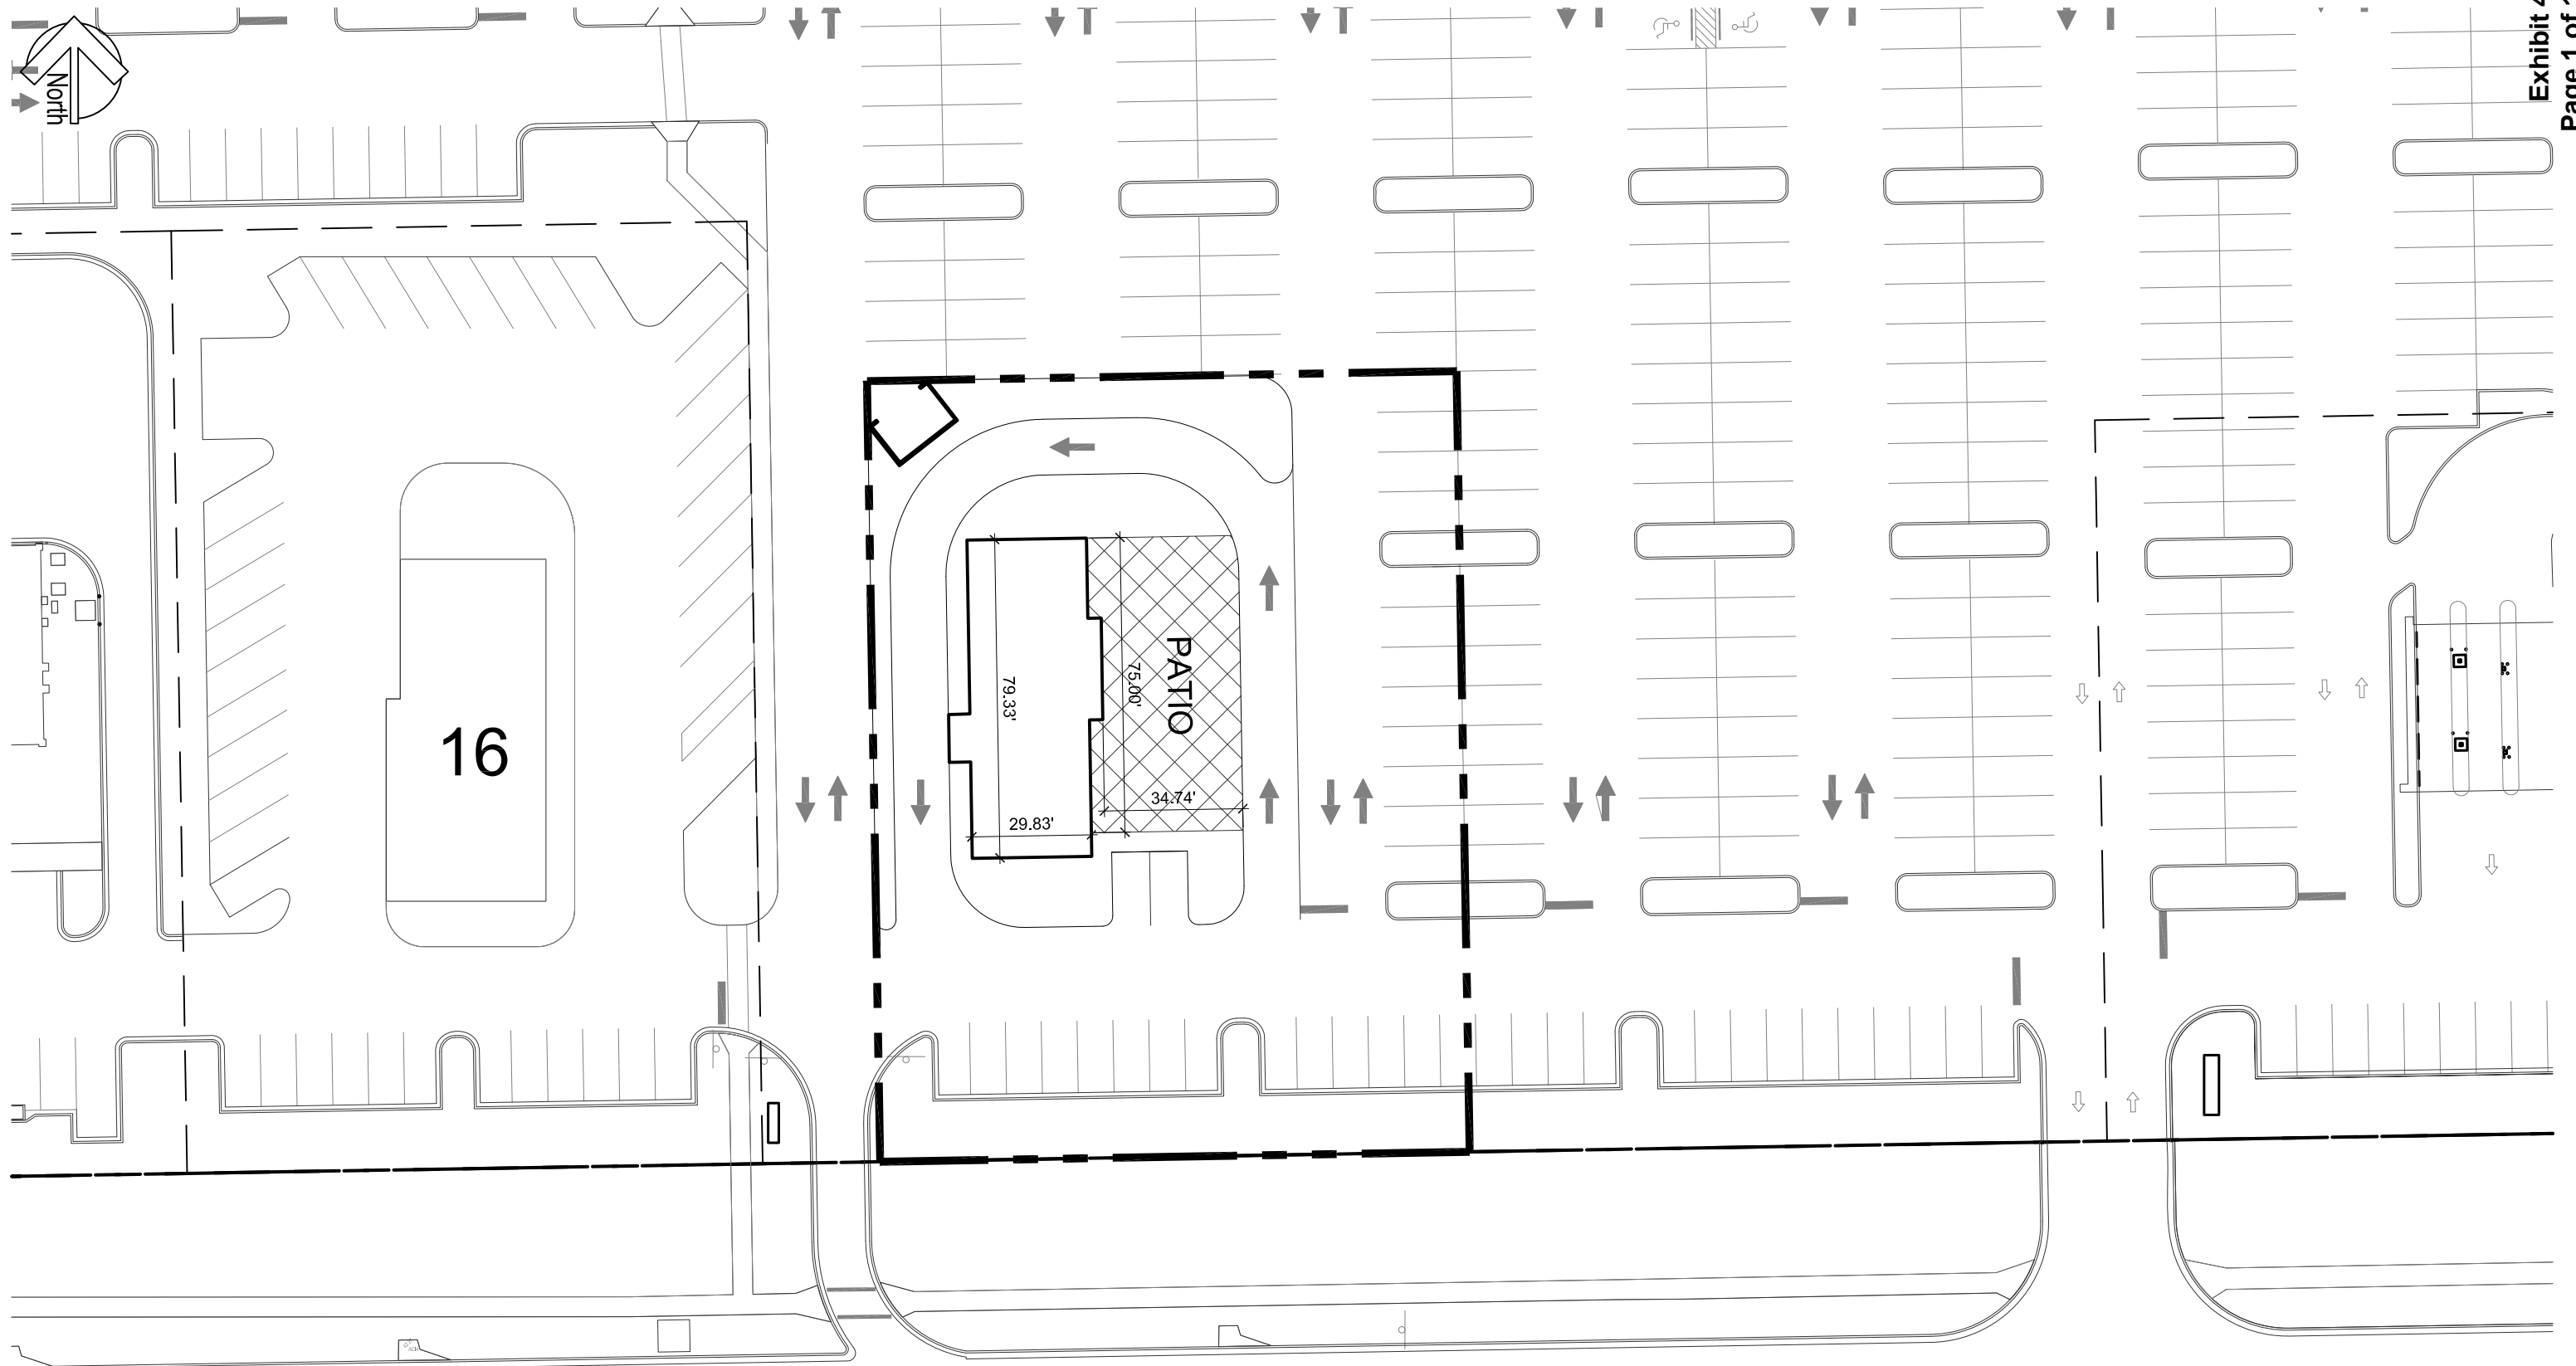

# POINT MEADOWS

10915 BAYMEADOWS ROAD, JACKSONVILLE, FLORIDA 32256

Exhibit 4  
Page 1 of 1

08/06/2018

Location: \\A:\Projects\Site Planning\Site Plan - Central\Point Meadows\Point Meadows\_Site Plan - SitePlan.dwg