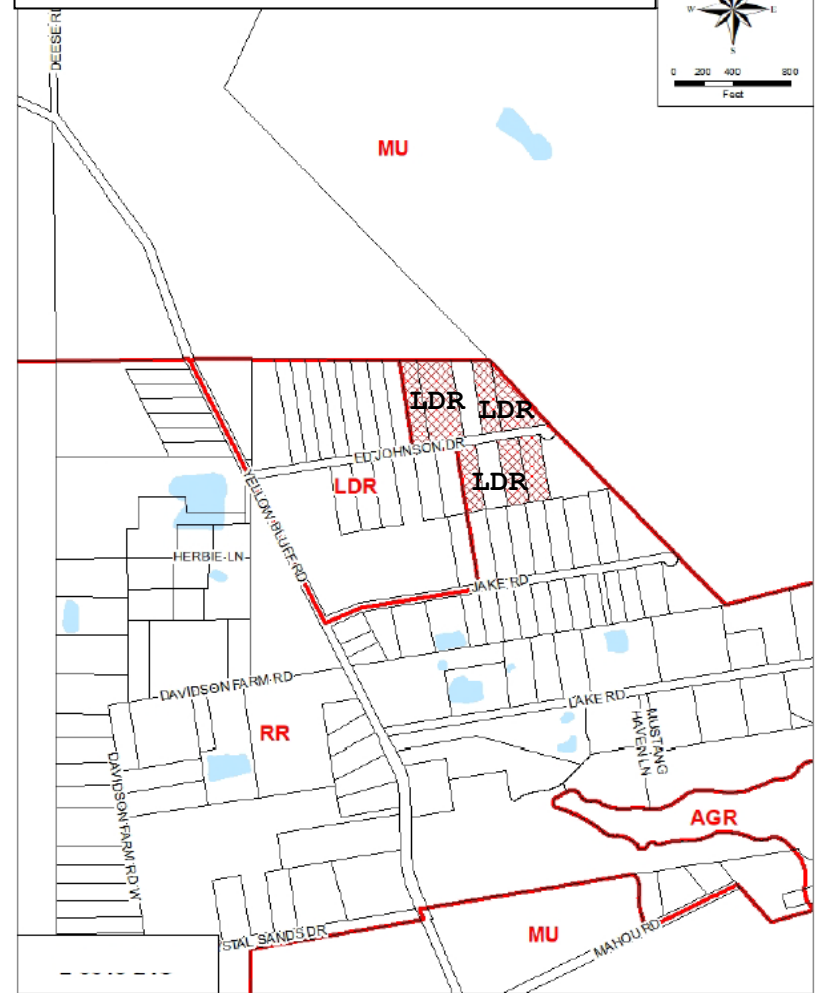

Pre-Adoption of L-5948-24C Land Use Map

Post-Adoption of L-5948-24C Land Use Map

Request for Small Scale Land Use Amendment to Future Land Use Map Series

From: Rural Residential (RR)
To: Low Density Residential (LDR)

Planning District: 6

Identification Number: L-5948-24C

Council District: 2

Exhibit 2 (Page 1 of 1)