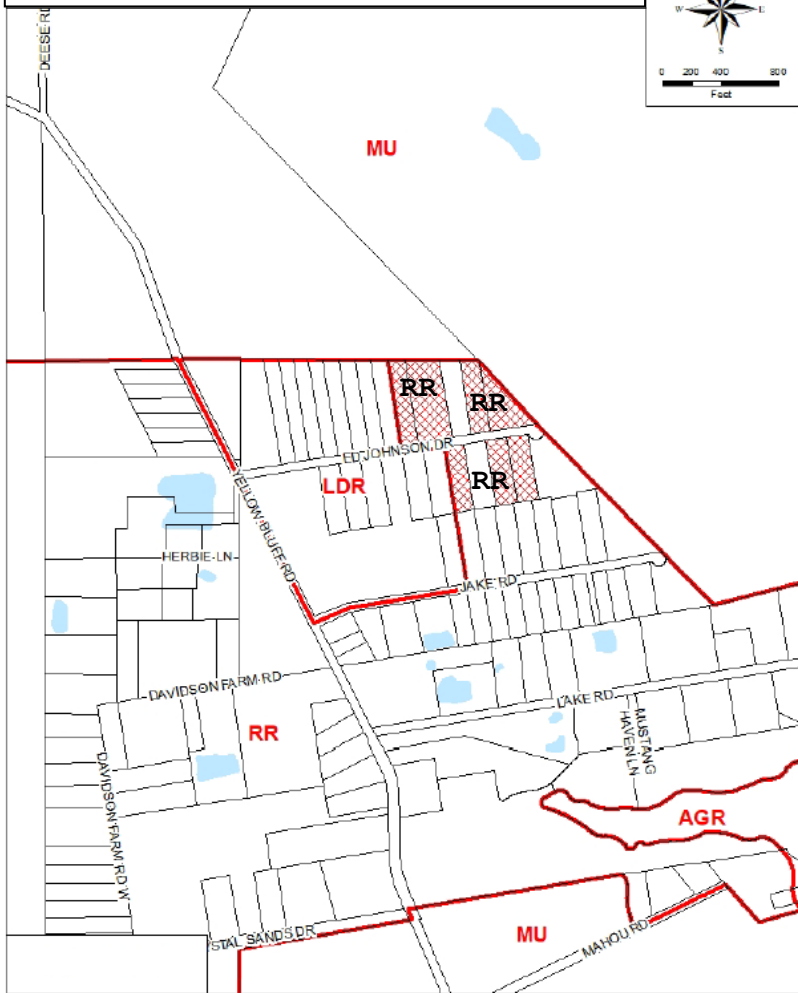

Pre-Adoption of L-5948-24C Land Use Map

Post-Adoption of L-5948-24C Land Use Map

Request for Small Scale Land Use Amendment to Future Land Use Map Series

From: Rural Residential (RR)
To: Low Density Residential (LDR)

Planning District: 6

Identification Number: L-5948-24C

Council District: 2

Exhibit 2 (Page 1 of 1)