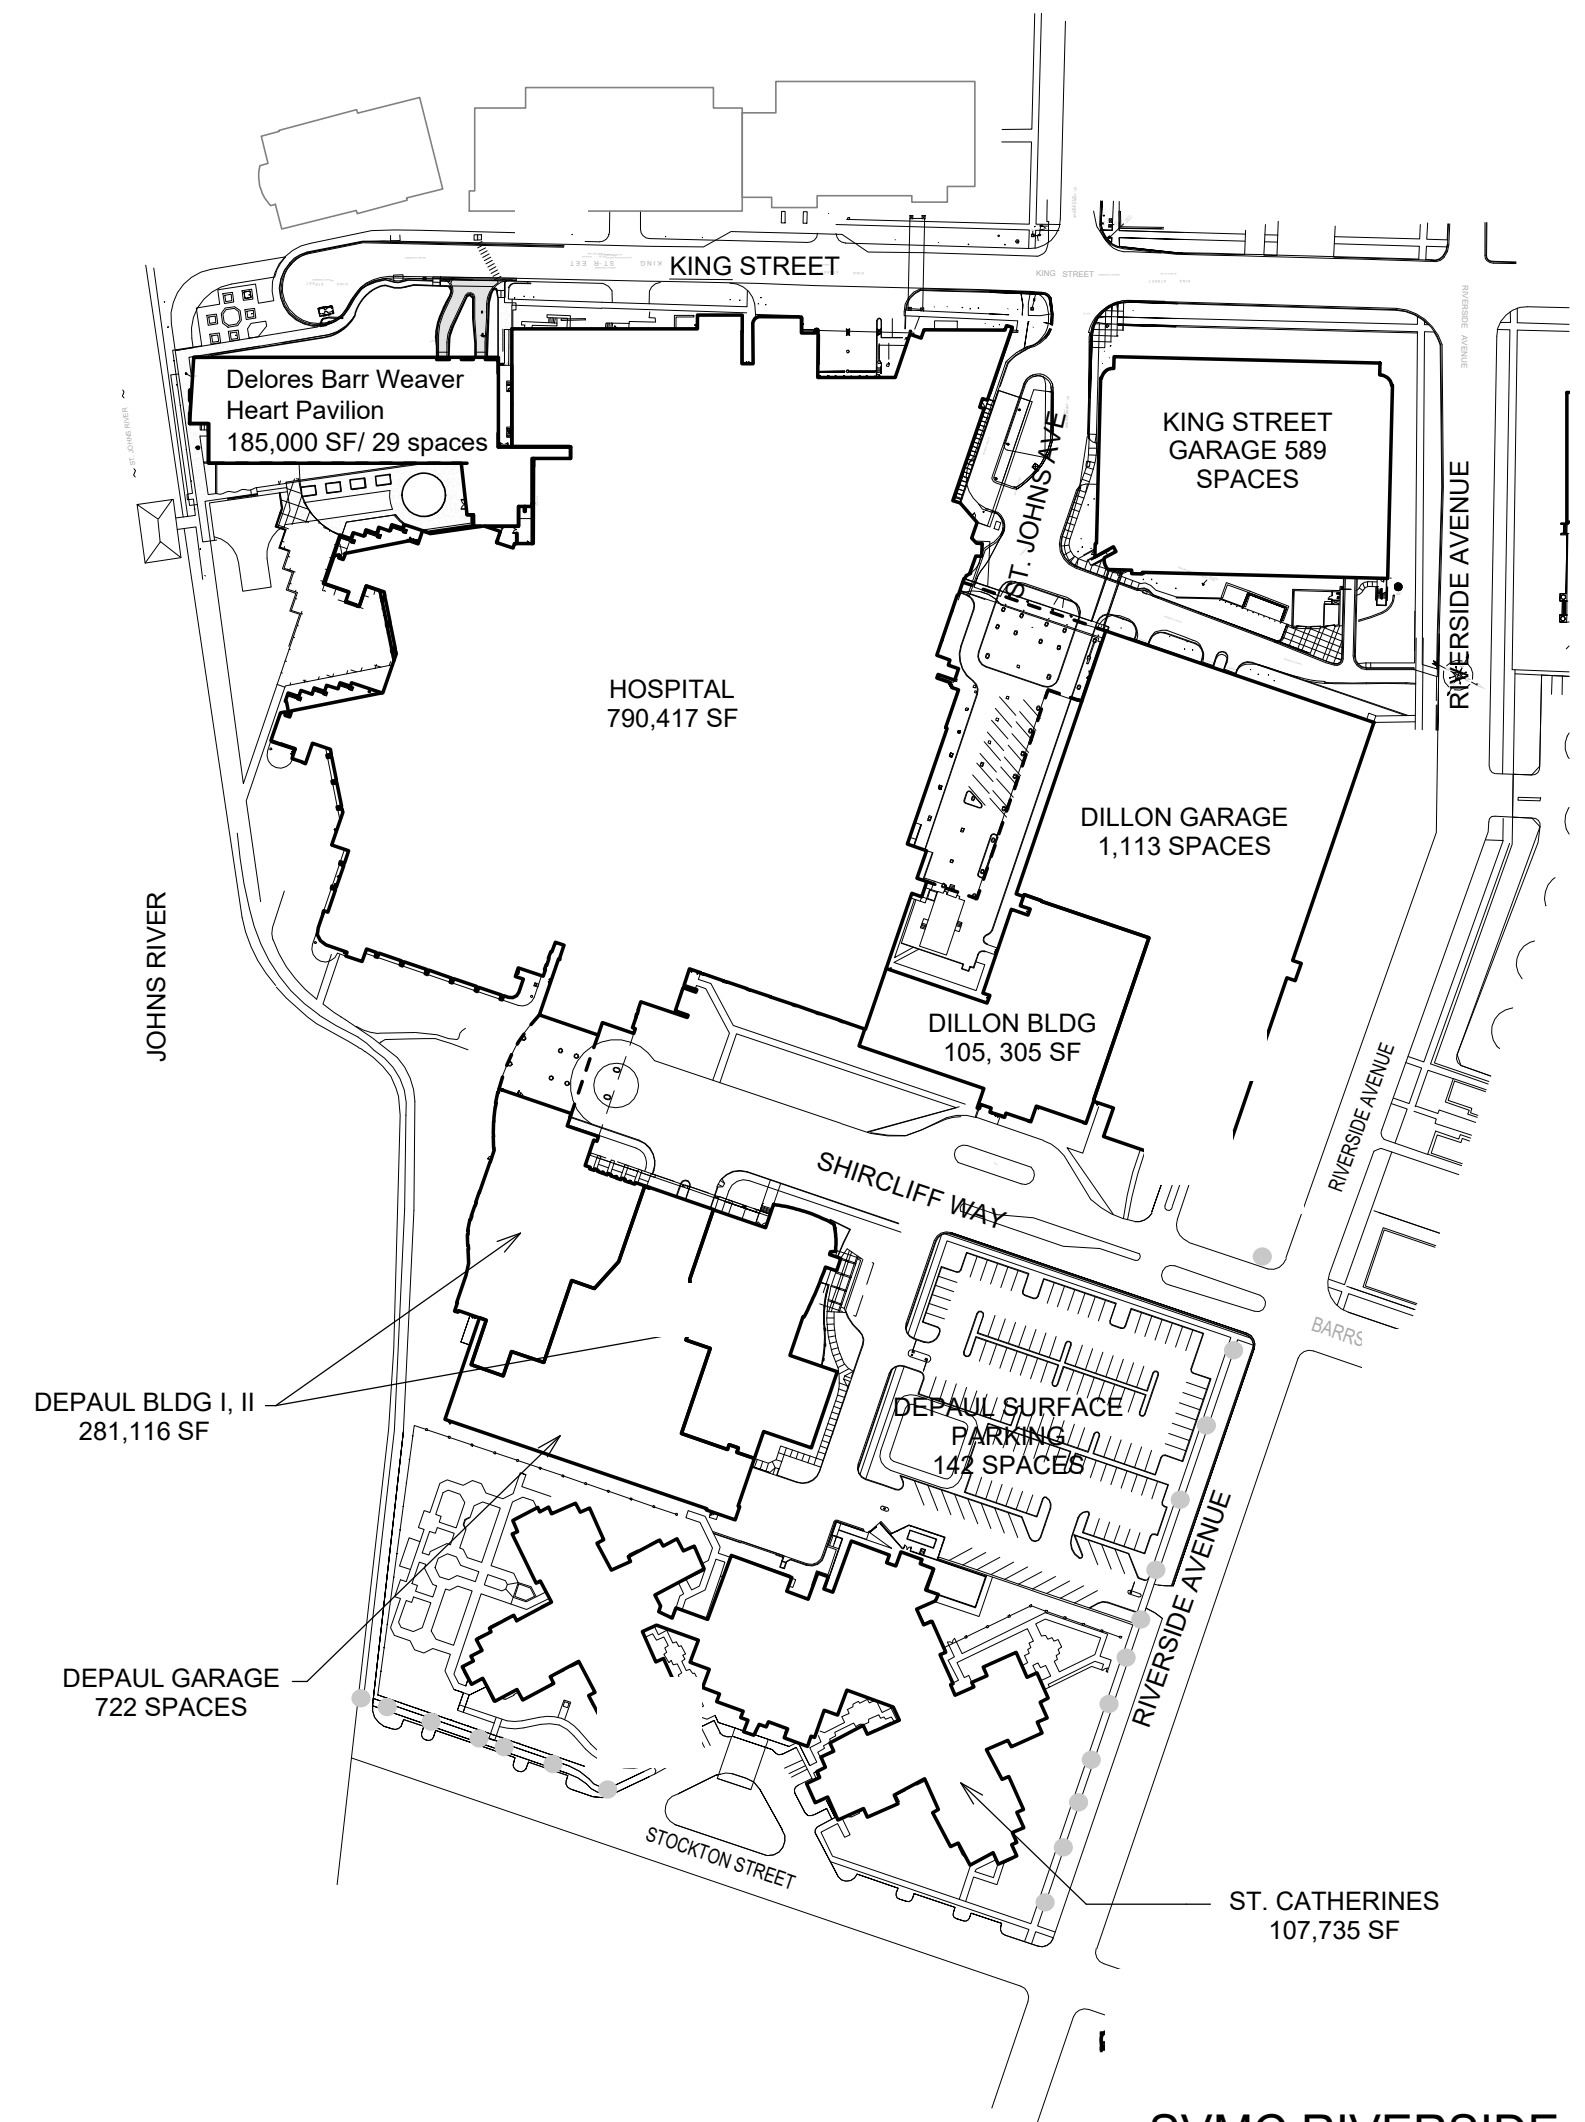

Remote Offsite Parking:
 Riverside Avenue Satellite Parking Lot: 85 spaces

SVMC RIVERSIDE-
 SEPTEMBER 3RD, 2019

1 **SITE PLAN**

1" = 160'-0"