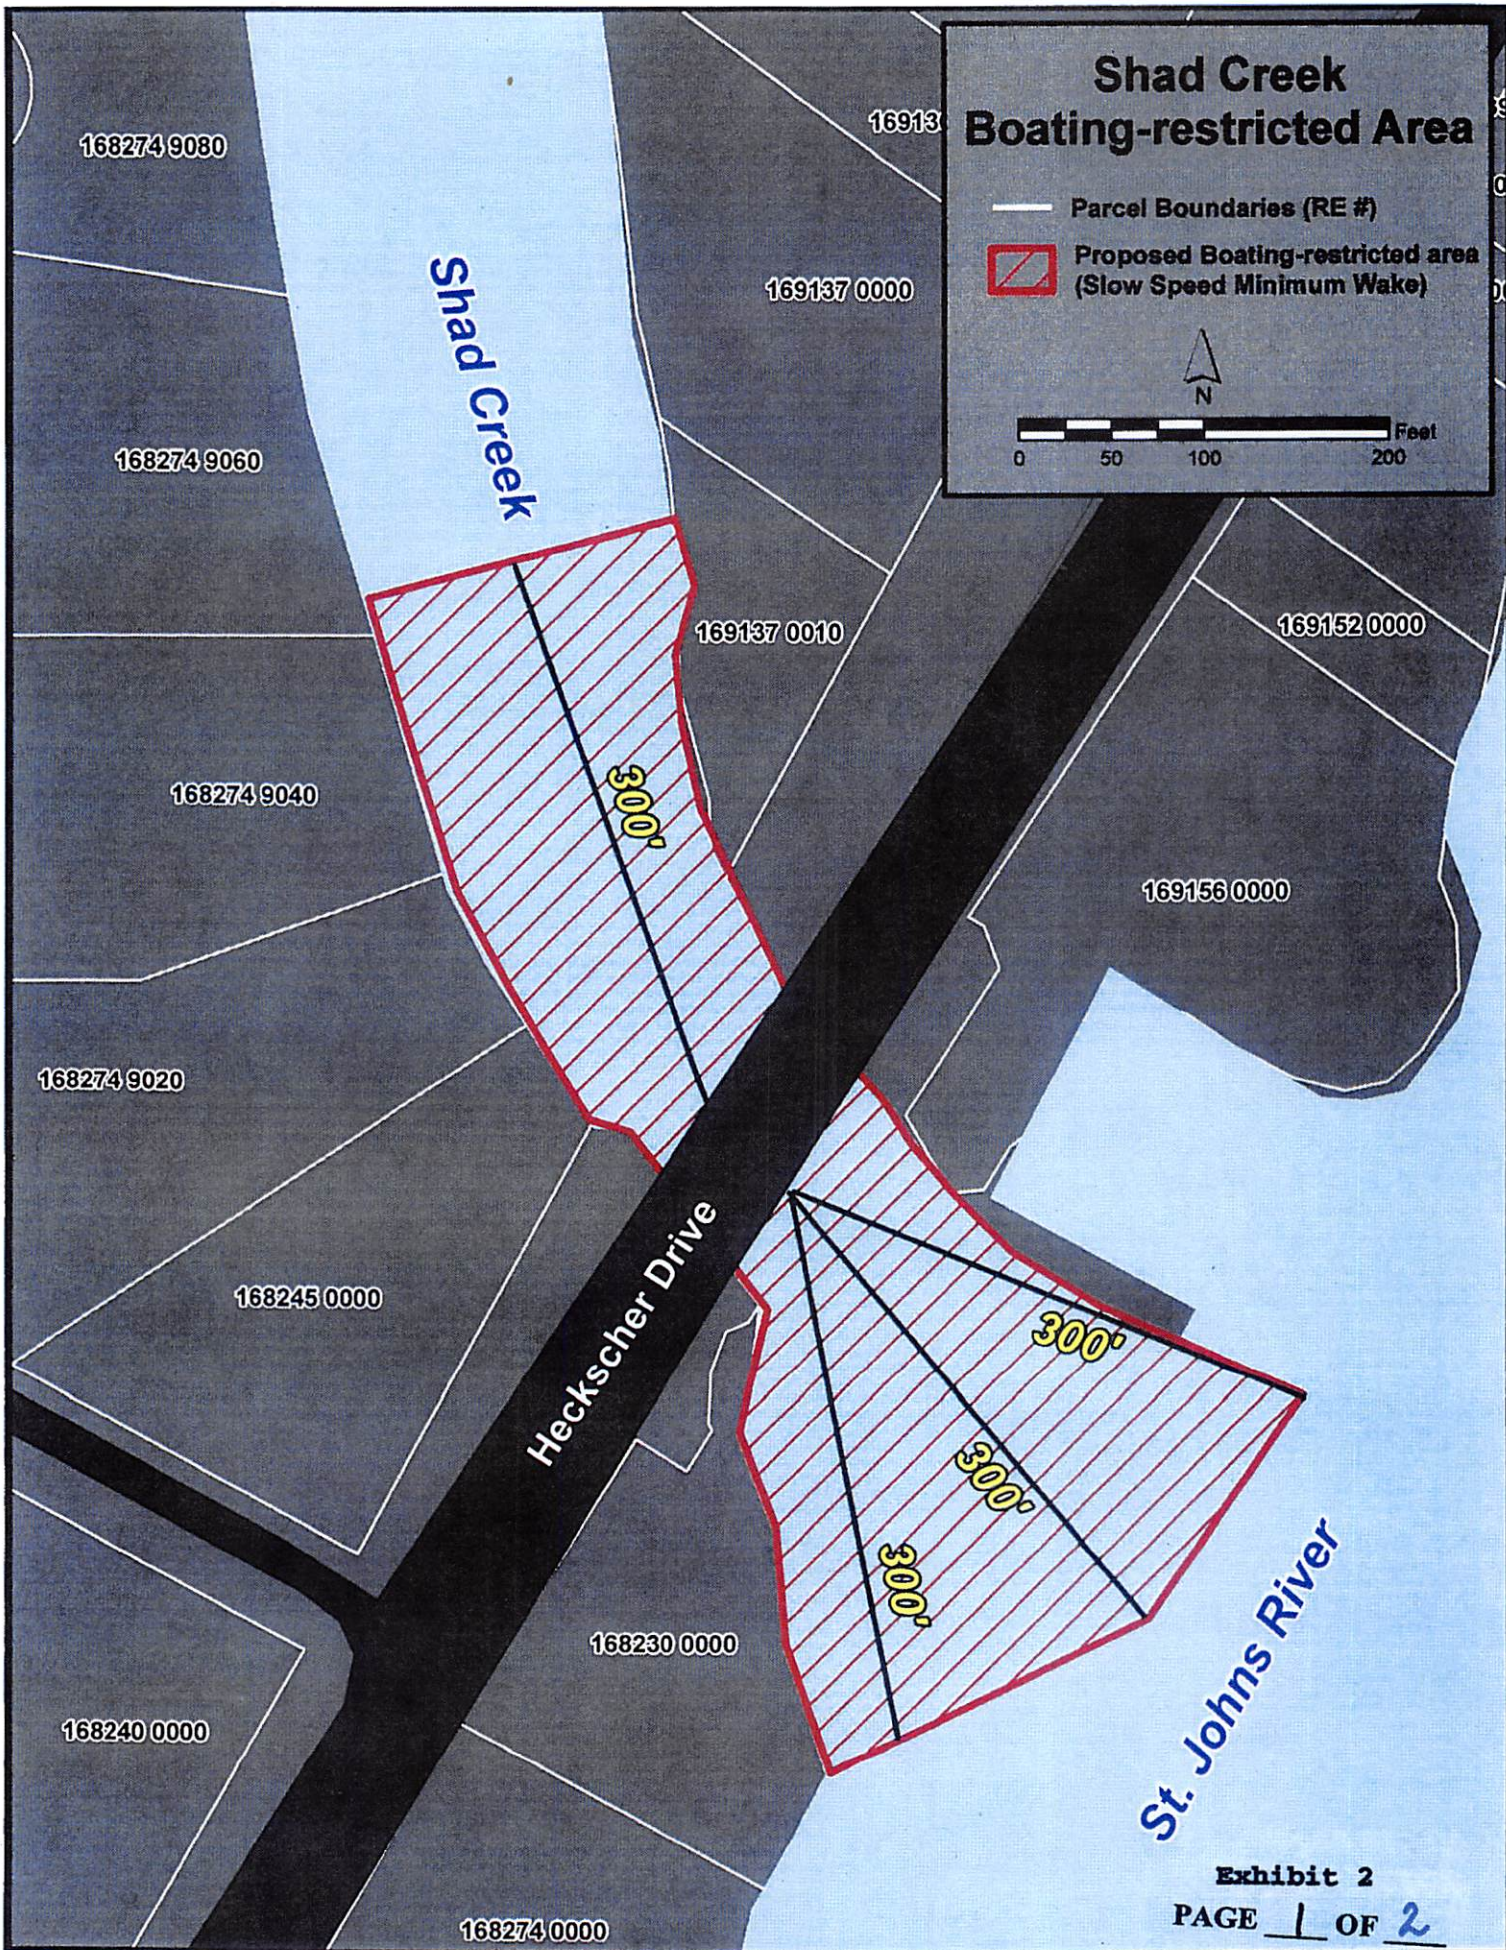

# Shad Creek Boating-restricted Area

- Parcel Boundaries (RE #)
- Proposed Boating-restricted area (Slow Speed Minimum Wake)

# Shad Creek Boating-restricted Area

Parcel Boundaries

 Proposed Boating-restricted area (Slow Speed Minimum Wake)