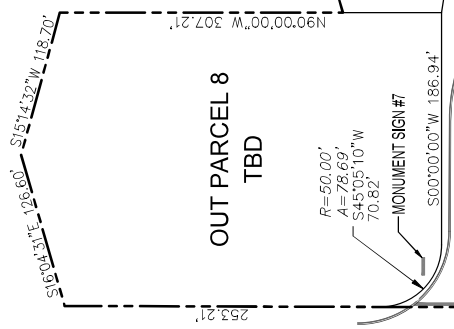

SOUTHSIDE COMMONS
 660 COMMERCE CENTER DRIVE, JACKSONVILLE, FLORIDA 32225

TREDNICK PARKWAY

SCALE
 160'
 320'

1"=160' HORIZ.
 DATE: 05-31-22

05/31/2022

SLEIMAN ENTERPRISES - WWW.SLEIMAN.COM - PHONE: 904.731.8806