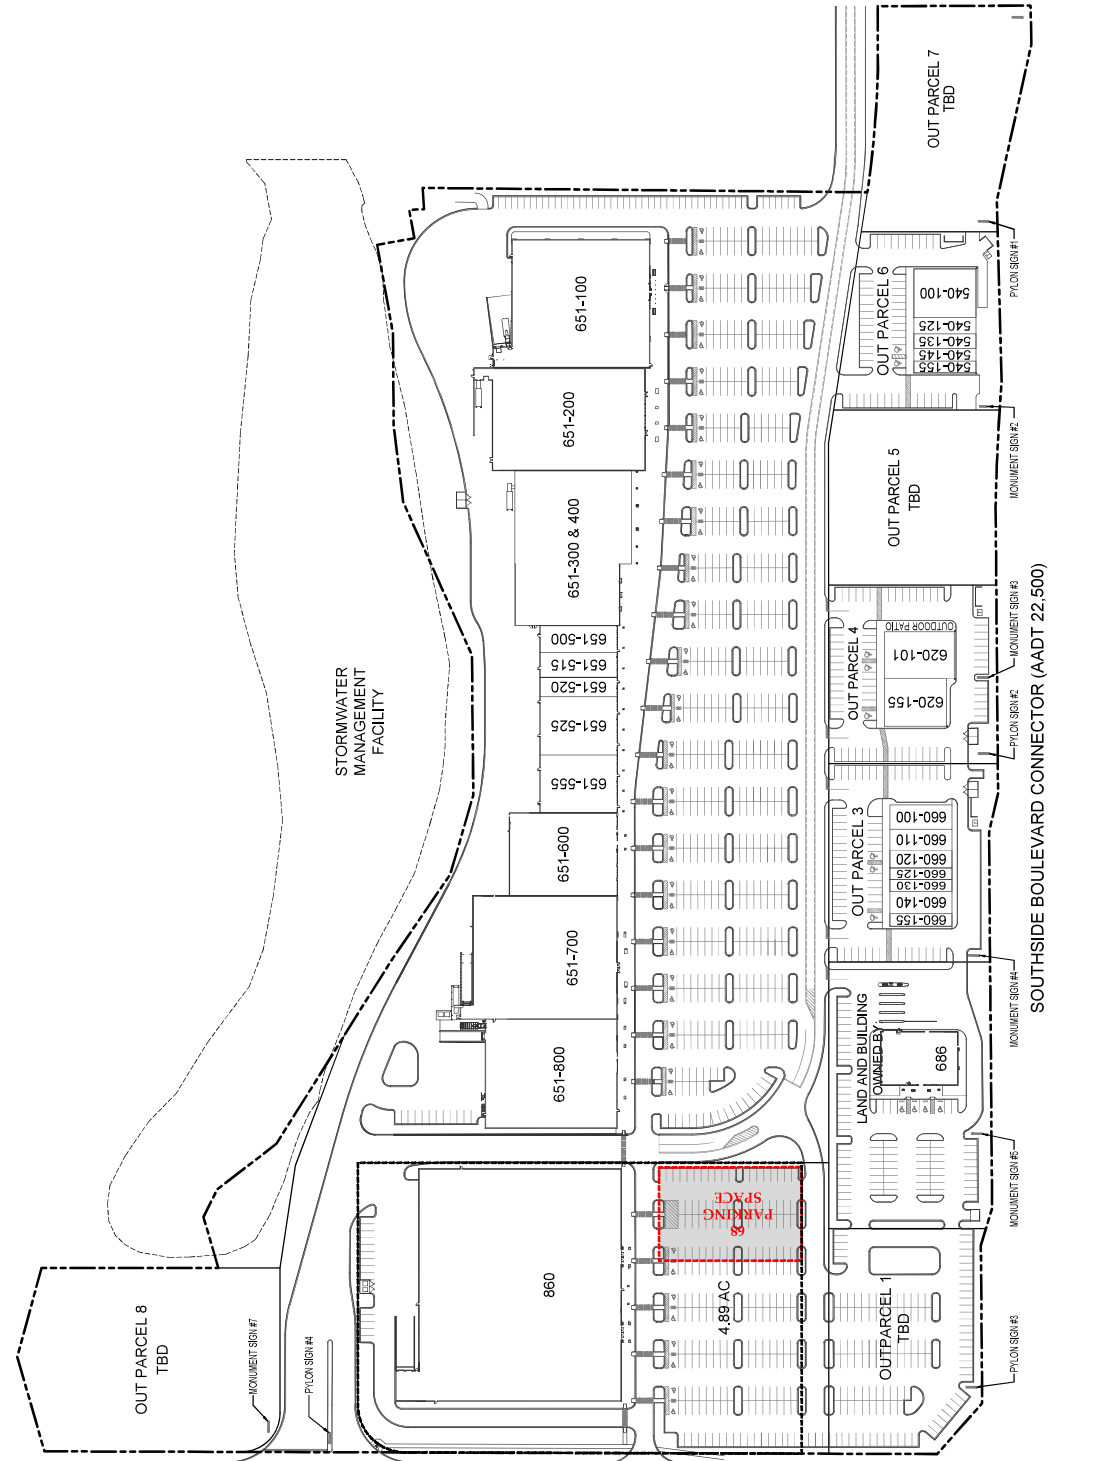

SOUTHSIDE COMMONS
 660 COMMERCE CENTER DRIVE, JACKSONVILLE, FLORIDA 32225

TREDNICK PARKWAY

SCALE
 160'
 320'

1"=160' HORIZ.
 DATE: 05-31-22

05/31/2022

SLEIMAN ENTERPRISES - WWW.SLEIMAN.COM - PHONE: 904.731.8806