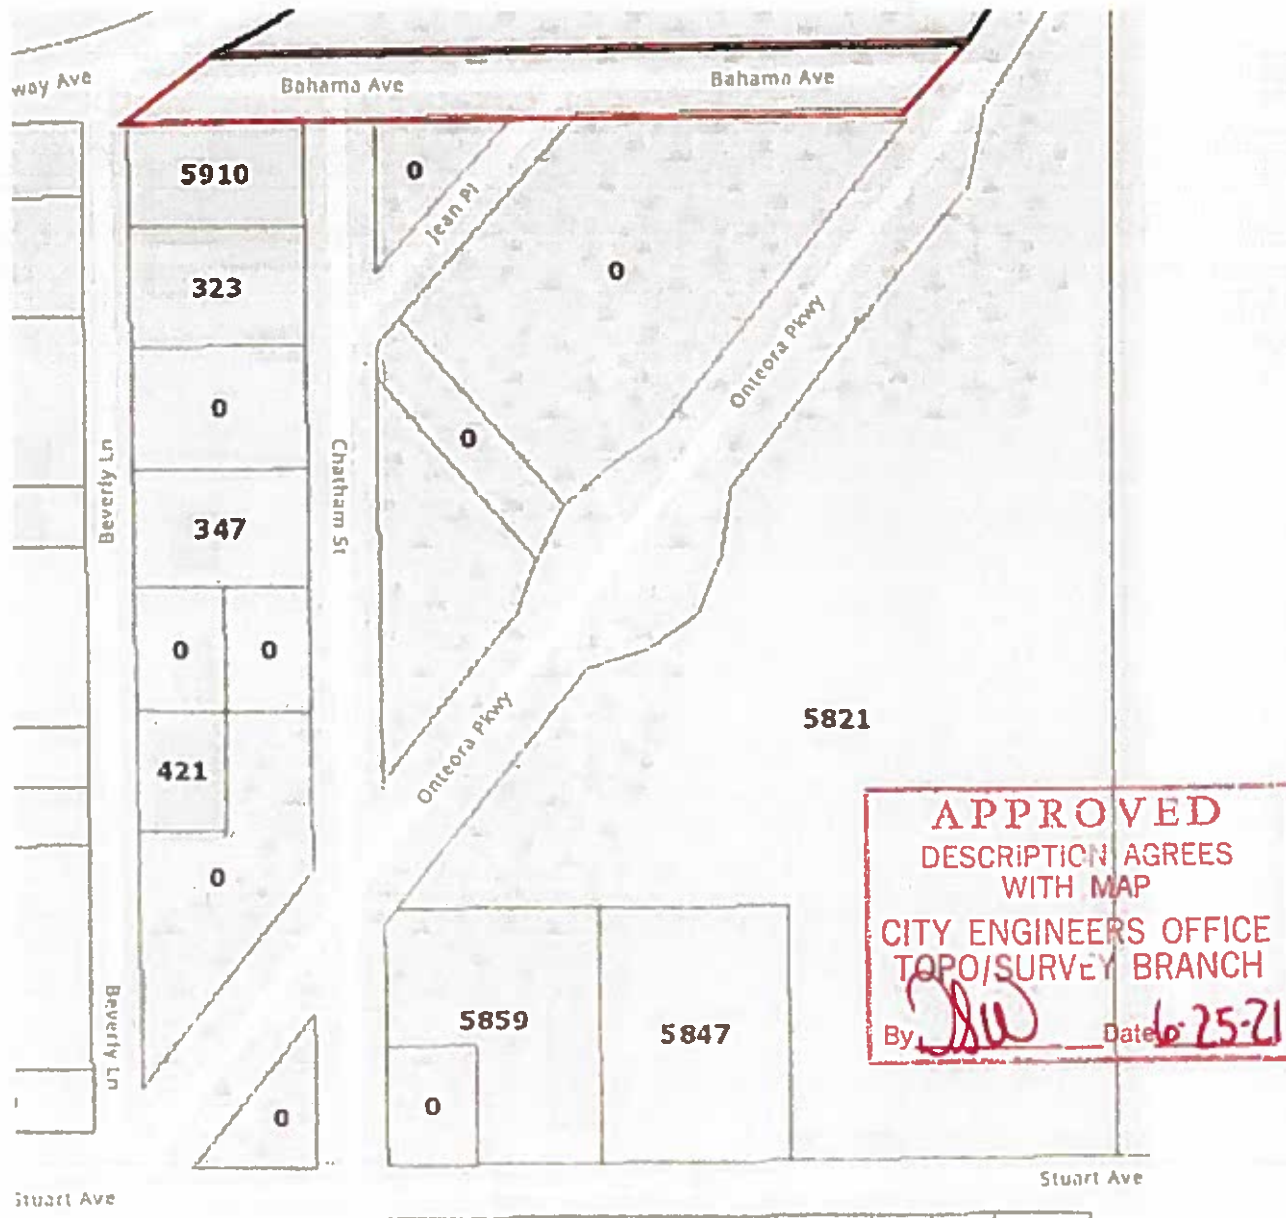

Street Name View Bahama Avenue Closure

Legal Description
Bahama Avenue Closure

THAT PORTION OF BAHAMA AVENUE, AS SHOWN ON EVEREST HEIGHTS, BEING BOUNDED ON THE WEST BY A SOUTHERLY PROJECTION OF THE EASTERLY RIGHT OF WAY LINE OF HIGHWAY AVENUE AS DESCRIBED IN OFFICIAL RECORDS BOOK 1146, PAGE 95 TO THE NORTHWESTERN CORNER OF LOT 1 OF BLOCK 14 AND BOUNDED TO THE EAST BY ONTEORA PARKWAY, AS RECORDED IN PLAT BOOK 12 PAGE 44 ALL OF THE CURRENT PUBLIC RECORDS OF DUVAL COUNTY FLORIDA.