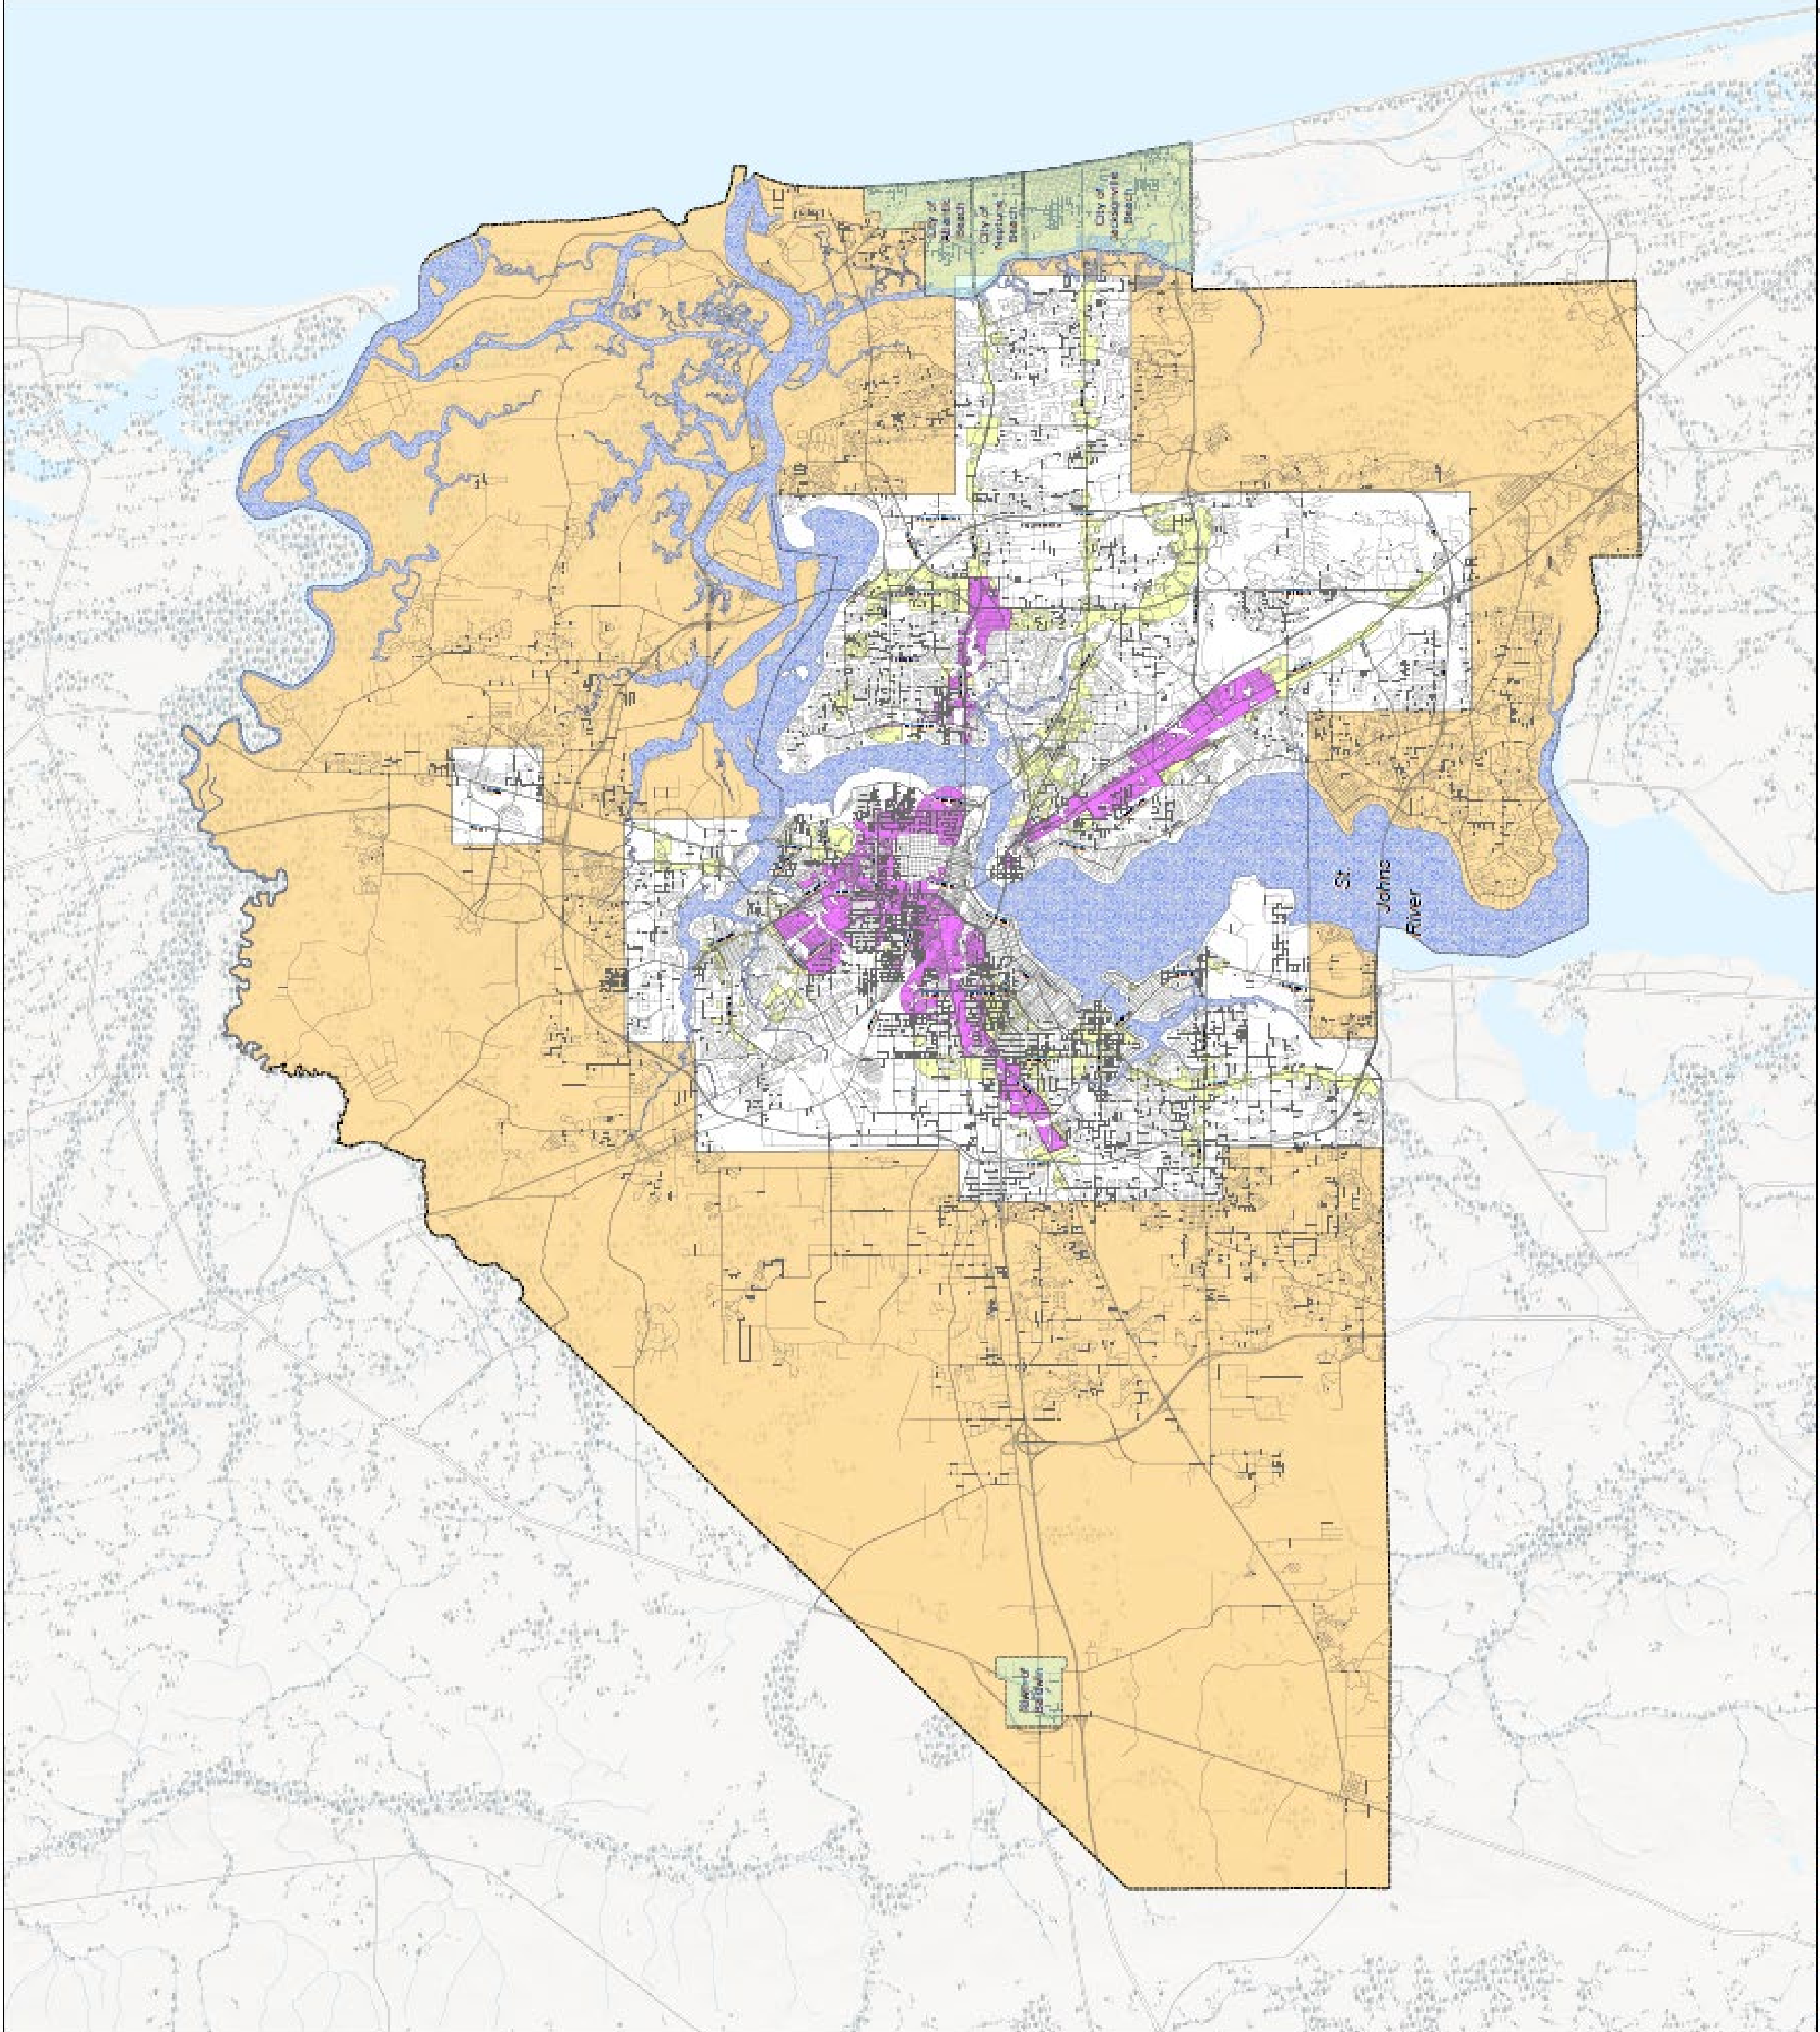

Target Growth Area Map

- Detail Map Boundaries
- Target Growth Areas Development Area
- Urban Area
- Urban Priority Area
- Water
- Duval County Boundary

Miles

City of Jacksonville
Planning Department

Data provided by City of Jacksonville
Planning Department
November 21, 2025
Content intended for illustrative
purposes only.

Path: ...\\Work\2024\Project\FolderName\... V1_17Nov25\MXDorAPRX\... Mapping\Deliverables

Name: Layout34x44Landscape_1Map_Countywide_Color_09Mar26