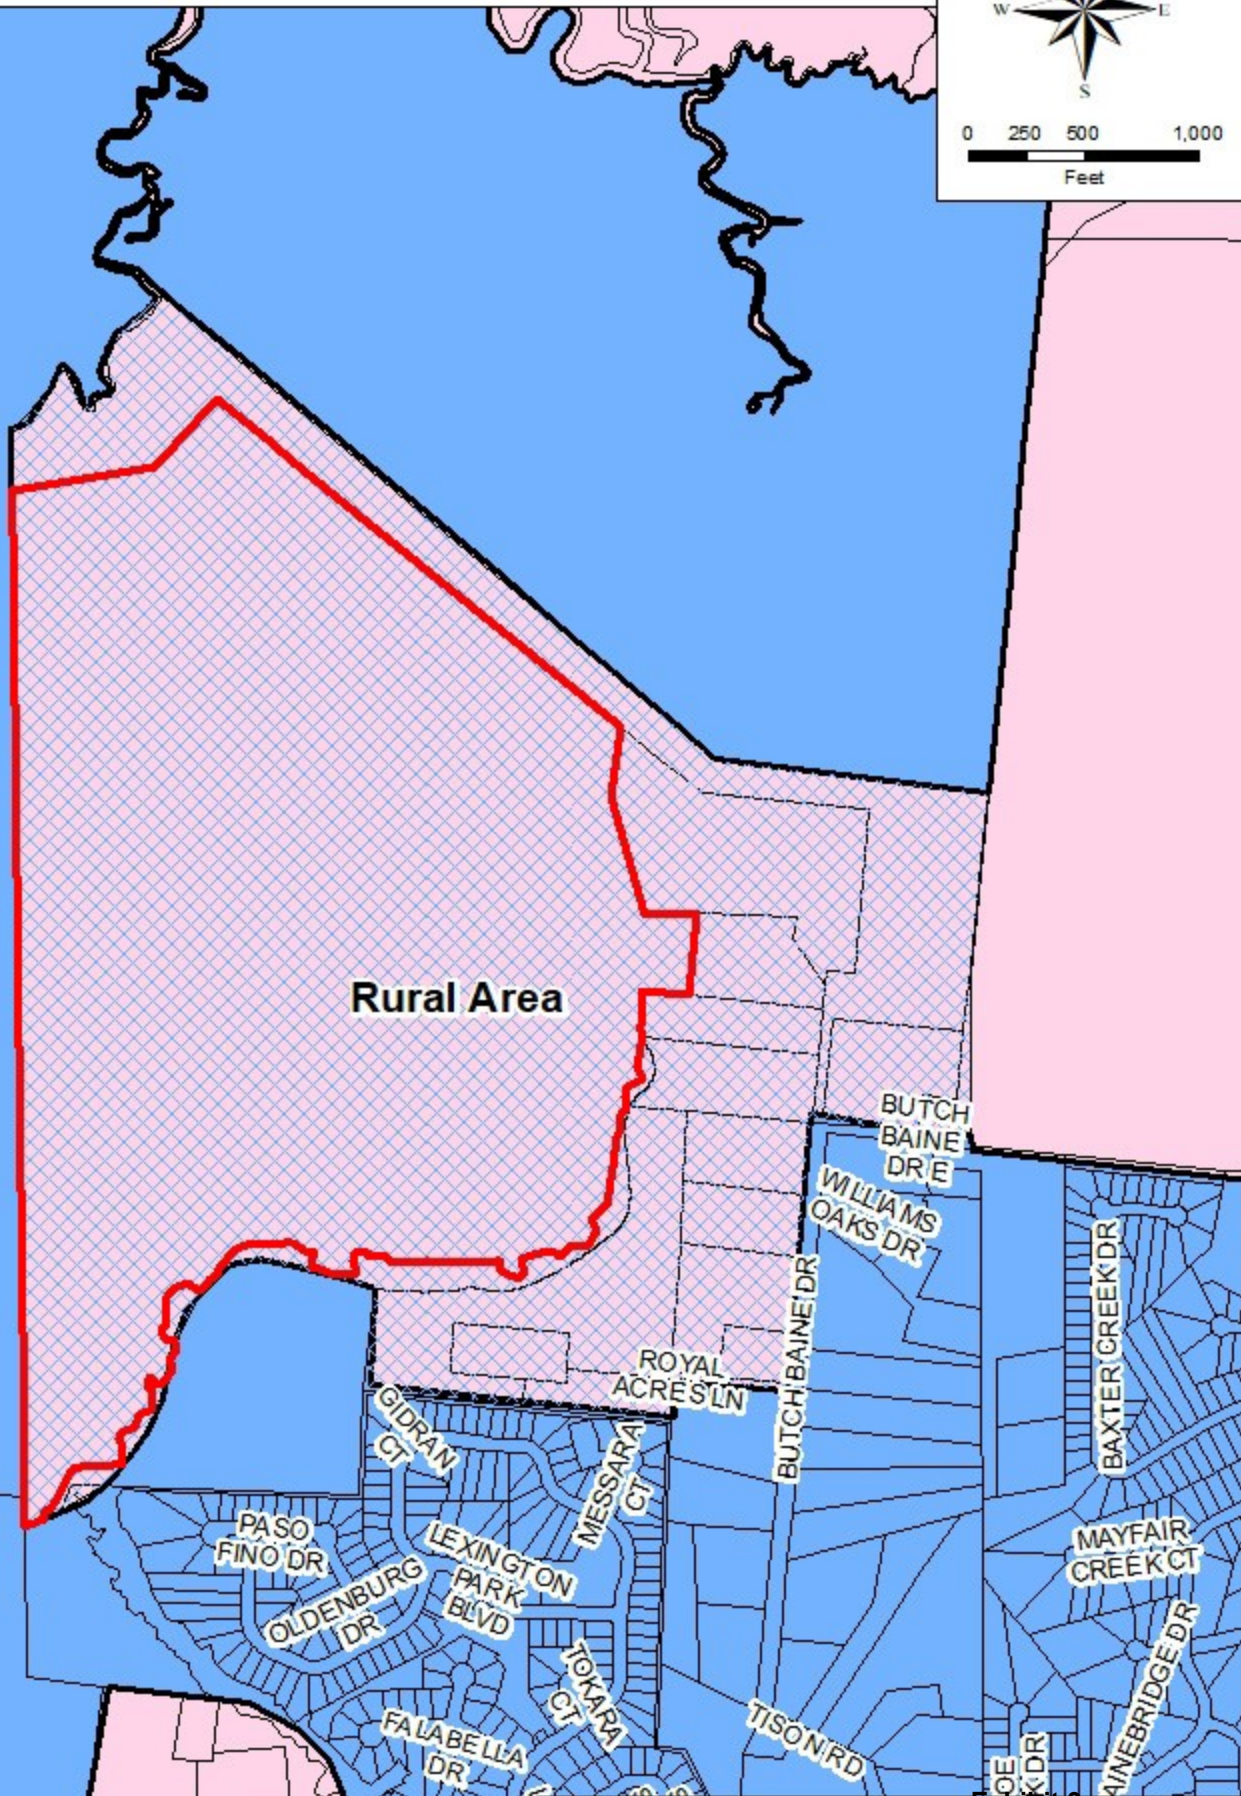

DEVELOPMENT BOUNDARIES

Rural Area

BUTCH BAINE DR

WILLIAMS OAKS DR

ROYAL ACRES LN

GIDRAN CT

MESSARA CT

PASO FINO DR

LEXINGTON PARK BLVD

OLDENBURG DR

FALABELLA DR

TOKARA CT

TISON RD

MAYFAIR CREEK CT

BAXTER CREEK DR

ONE DR

AINEBRIDGEDR

L-5513-21A

-  L-5513-21A Boundary
-  Suburban Development Area Expansion