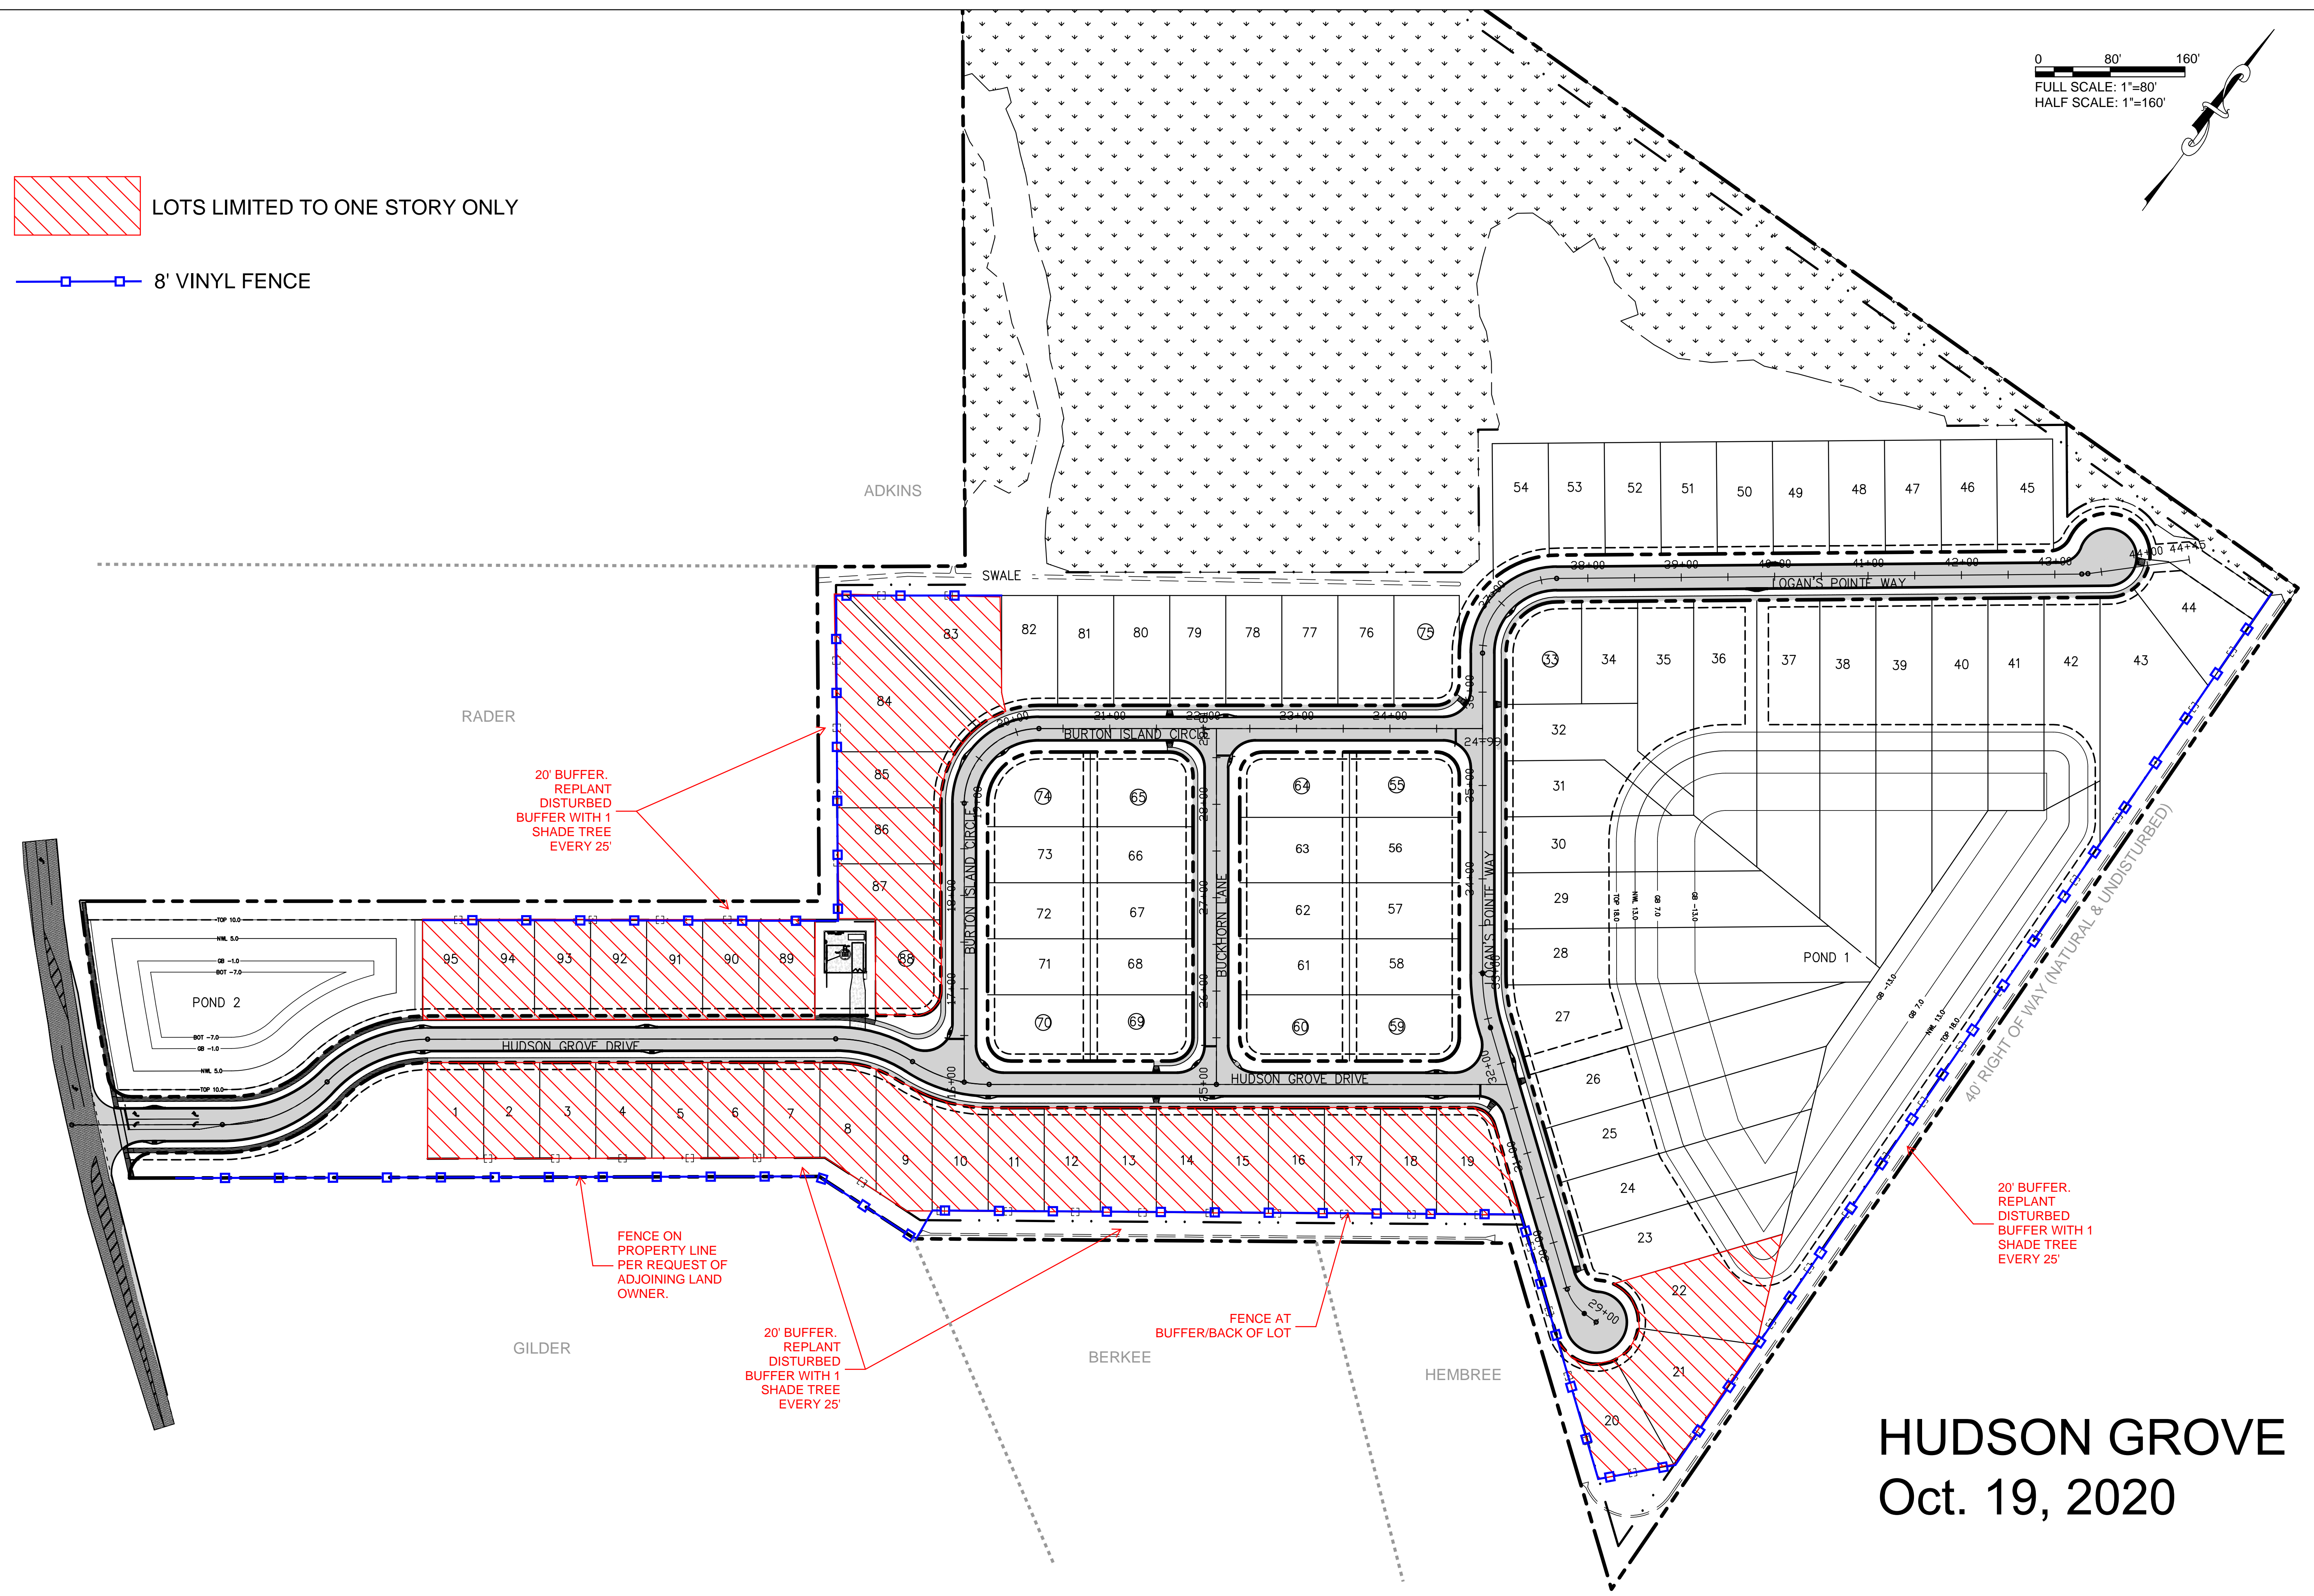

0 80' 160'
FULL SCALE: 1"=80'
HALF SCALE: 1"=160'

 LOTS LIMITED TO ONE STORY ONLY

 8' VINYL FENCE

HUDSON GROVE
Oct. 19, 2020