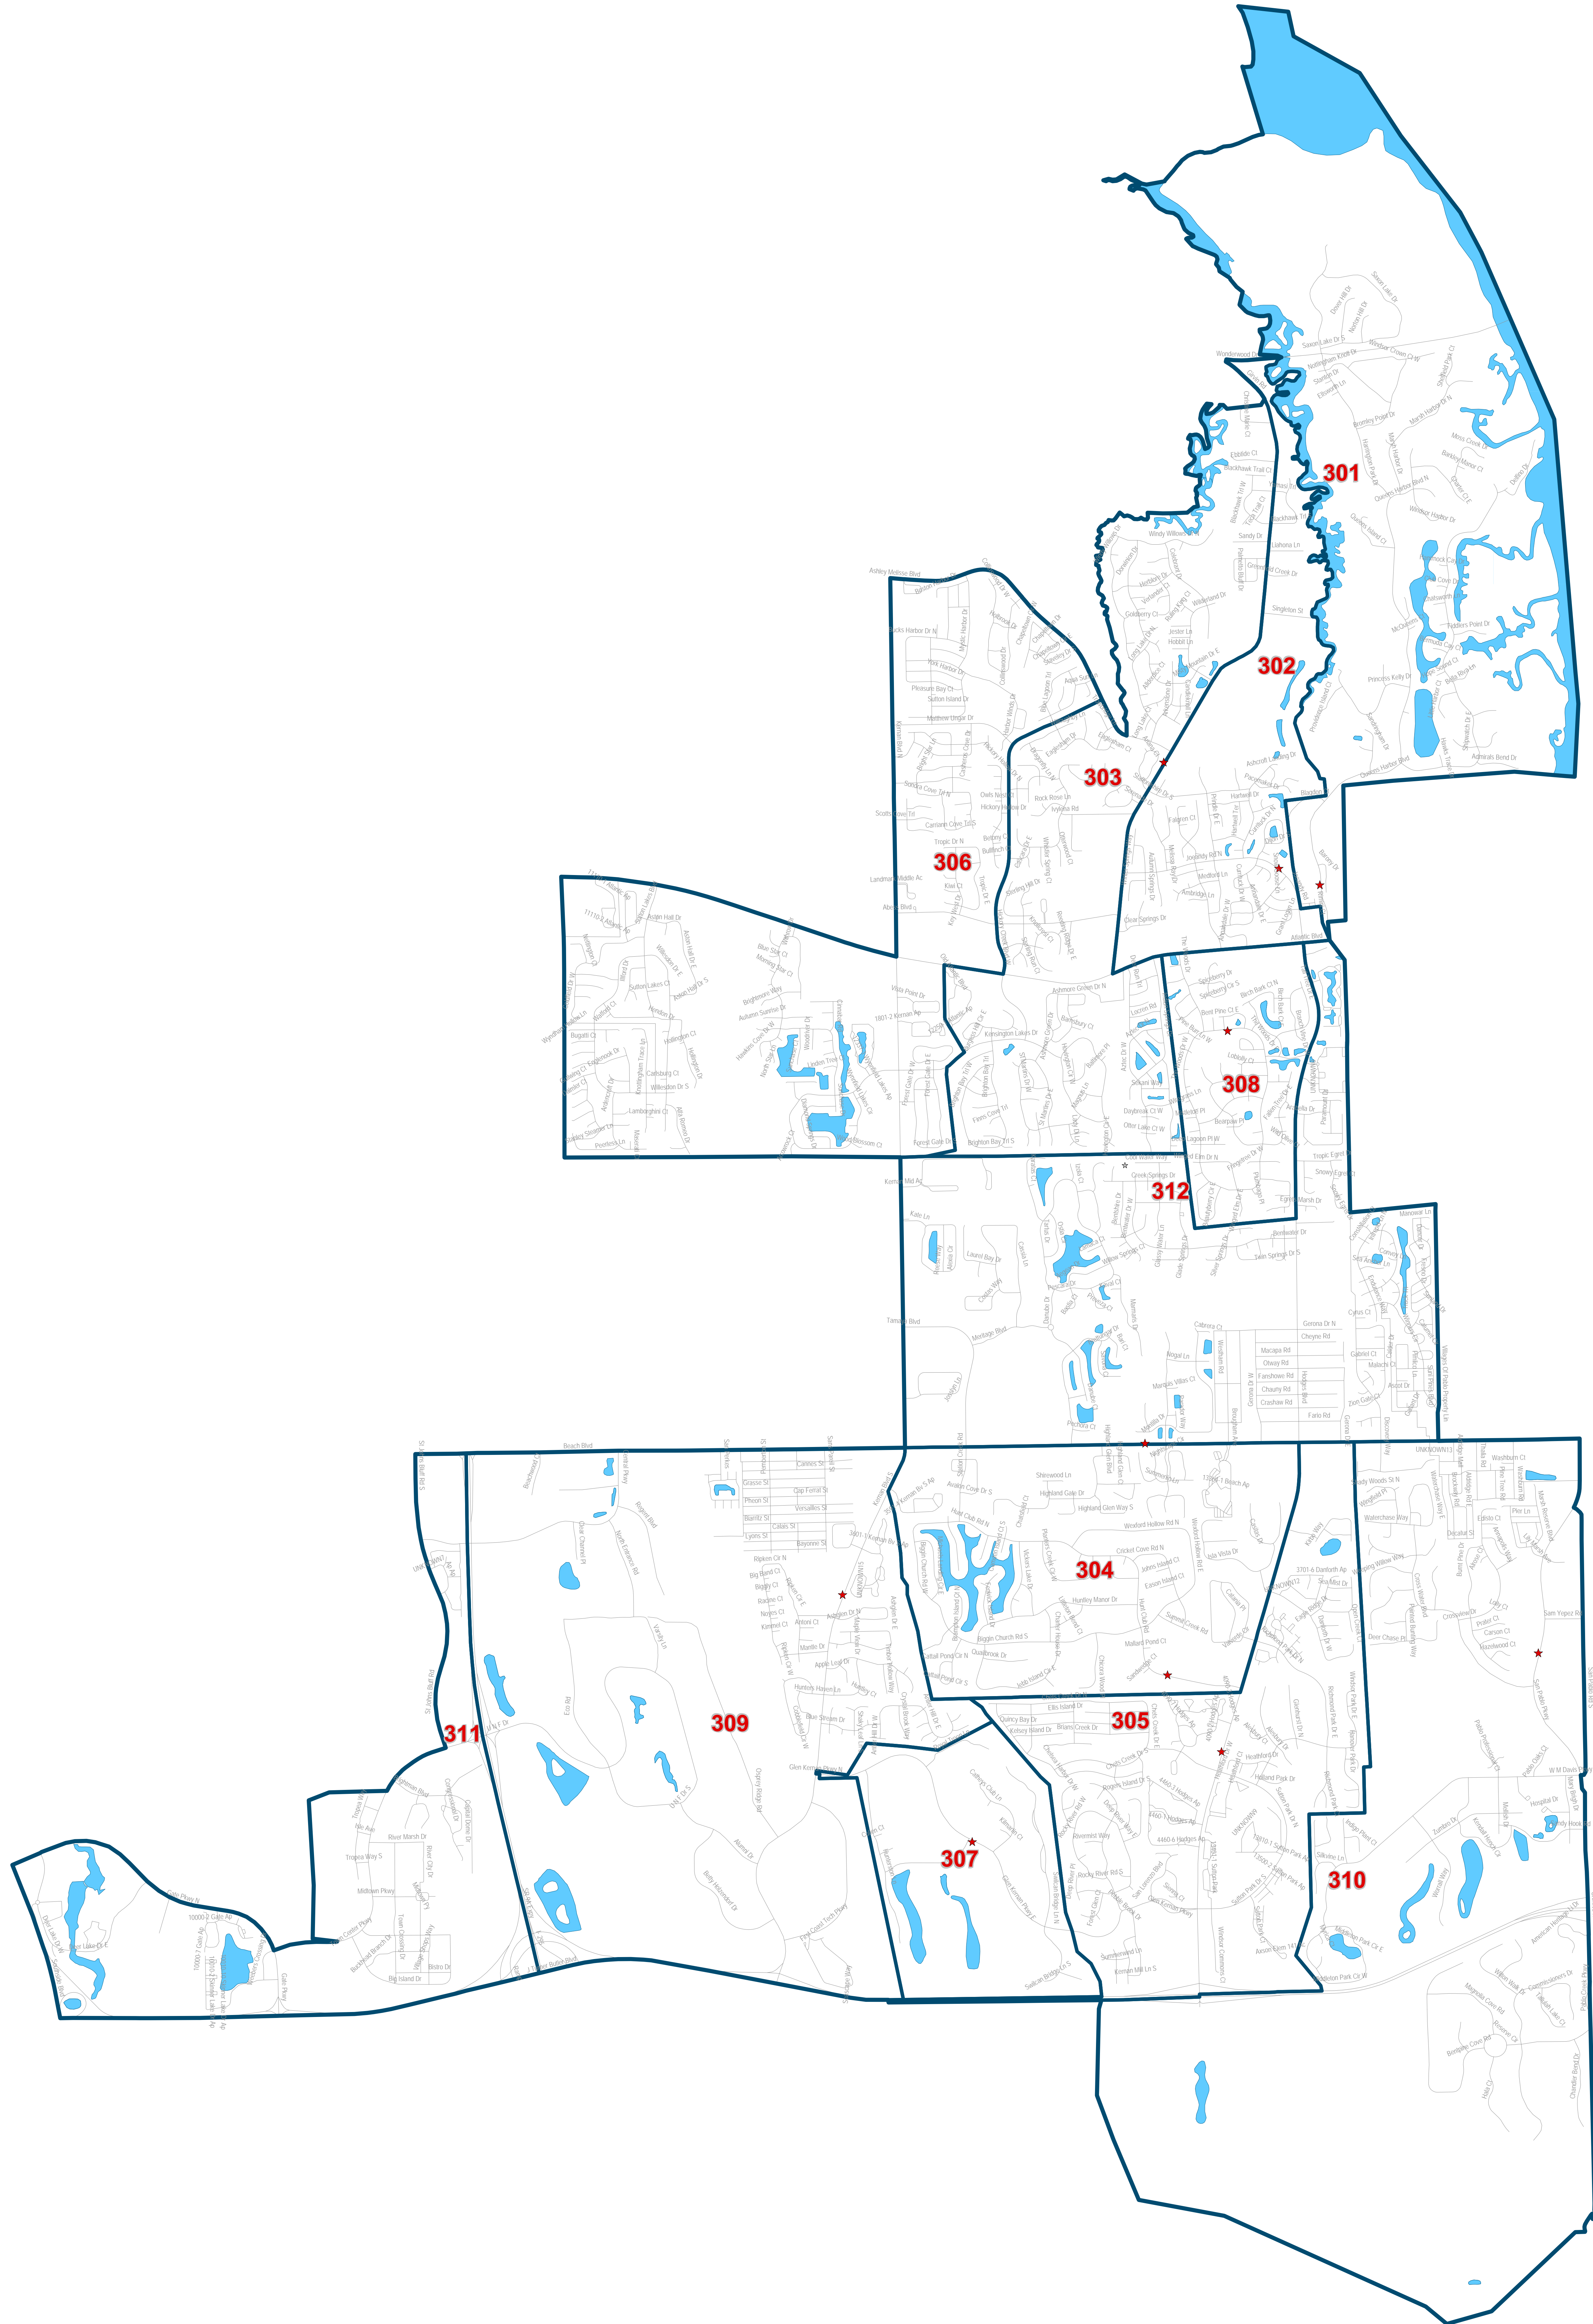

Duval County Supervisor of Elections City Council District Three

Map created on 01/23 by AMT