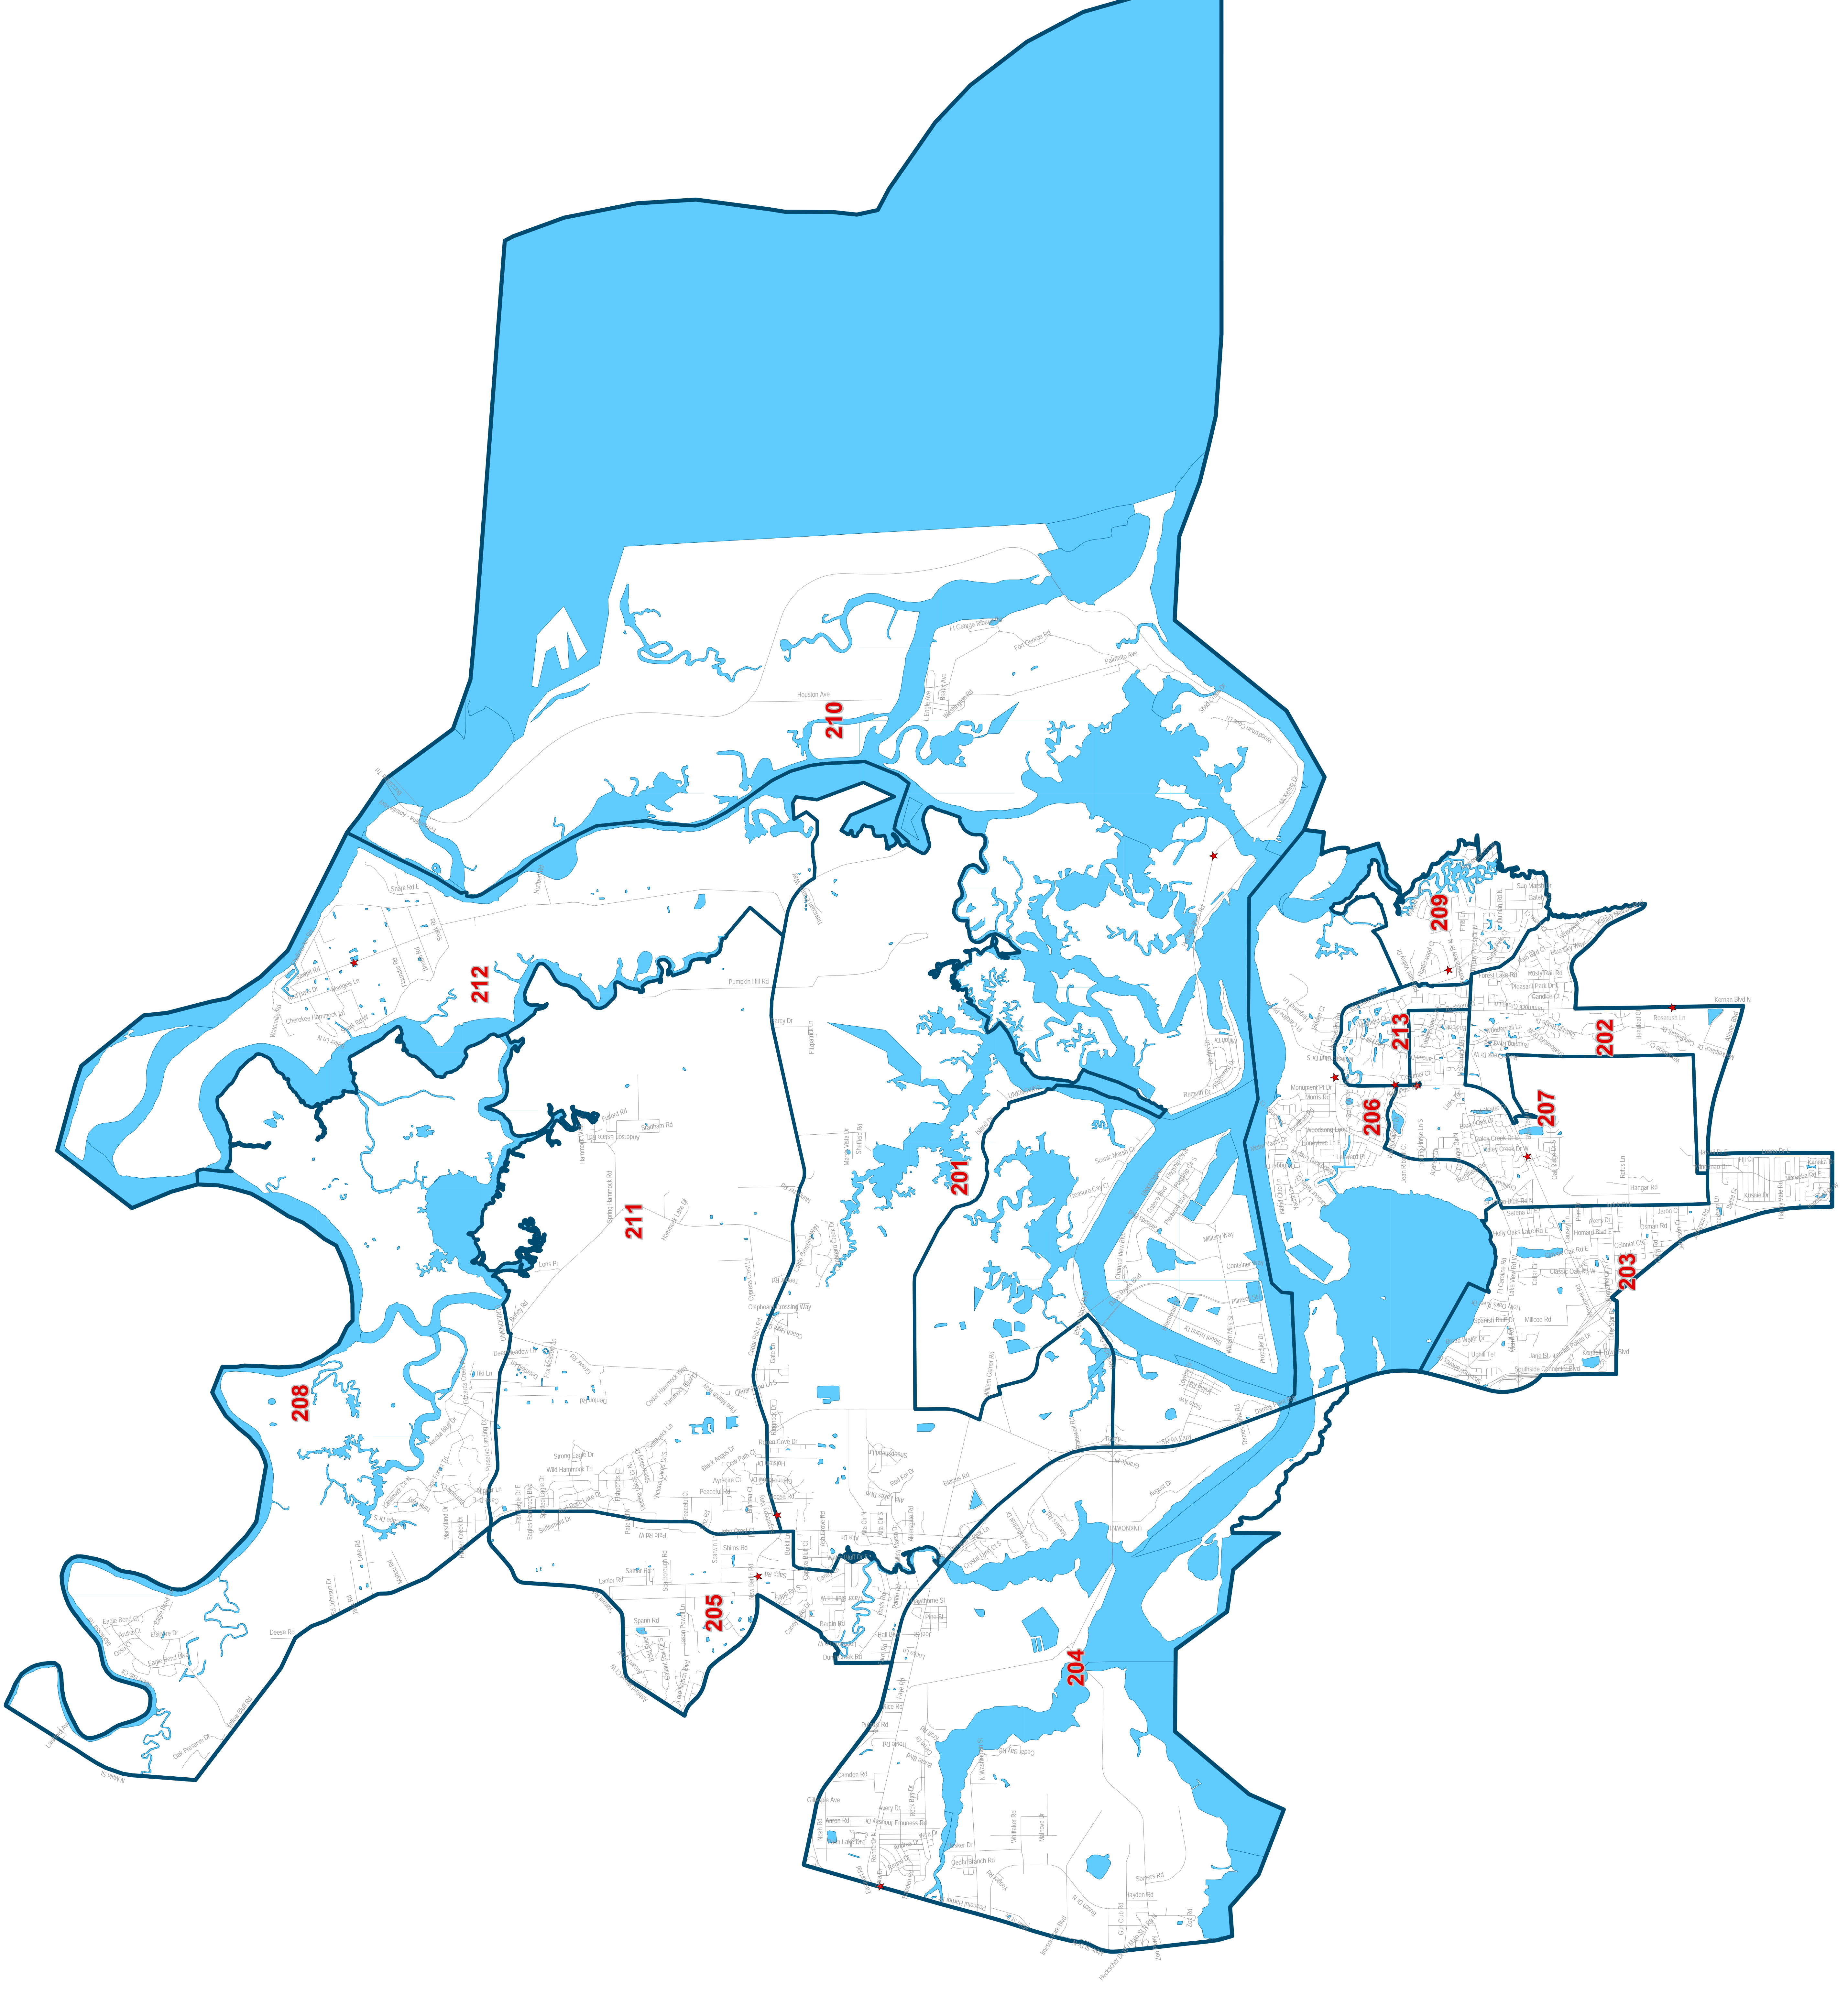

Duval County Supervisor of Elections City Council District Two