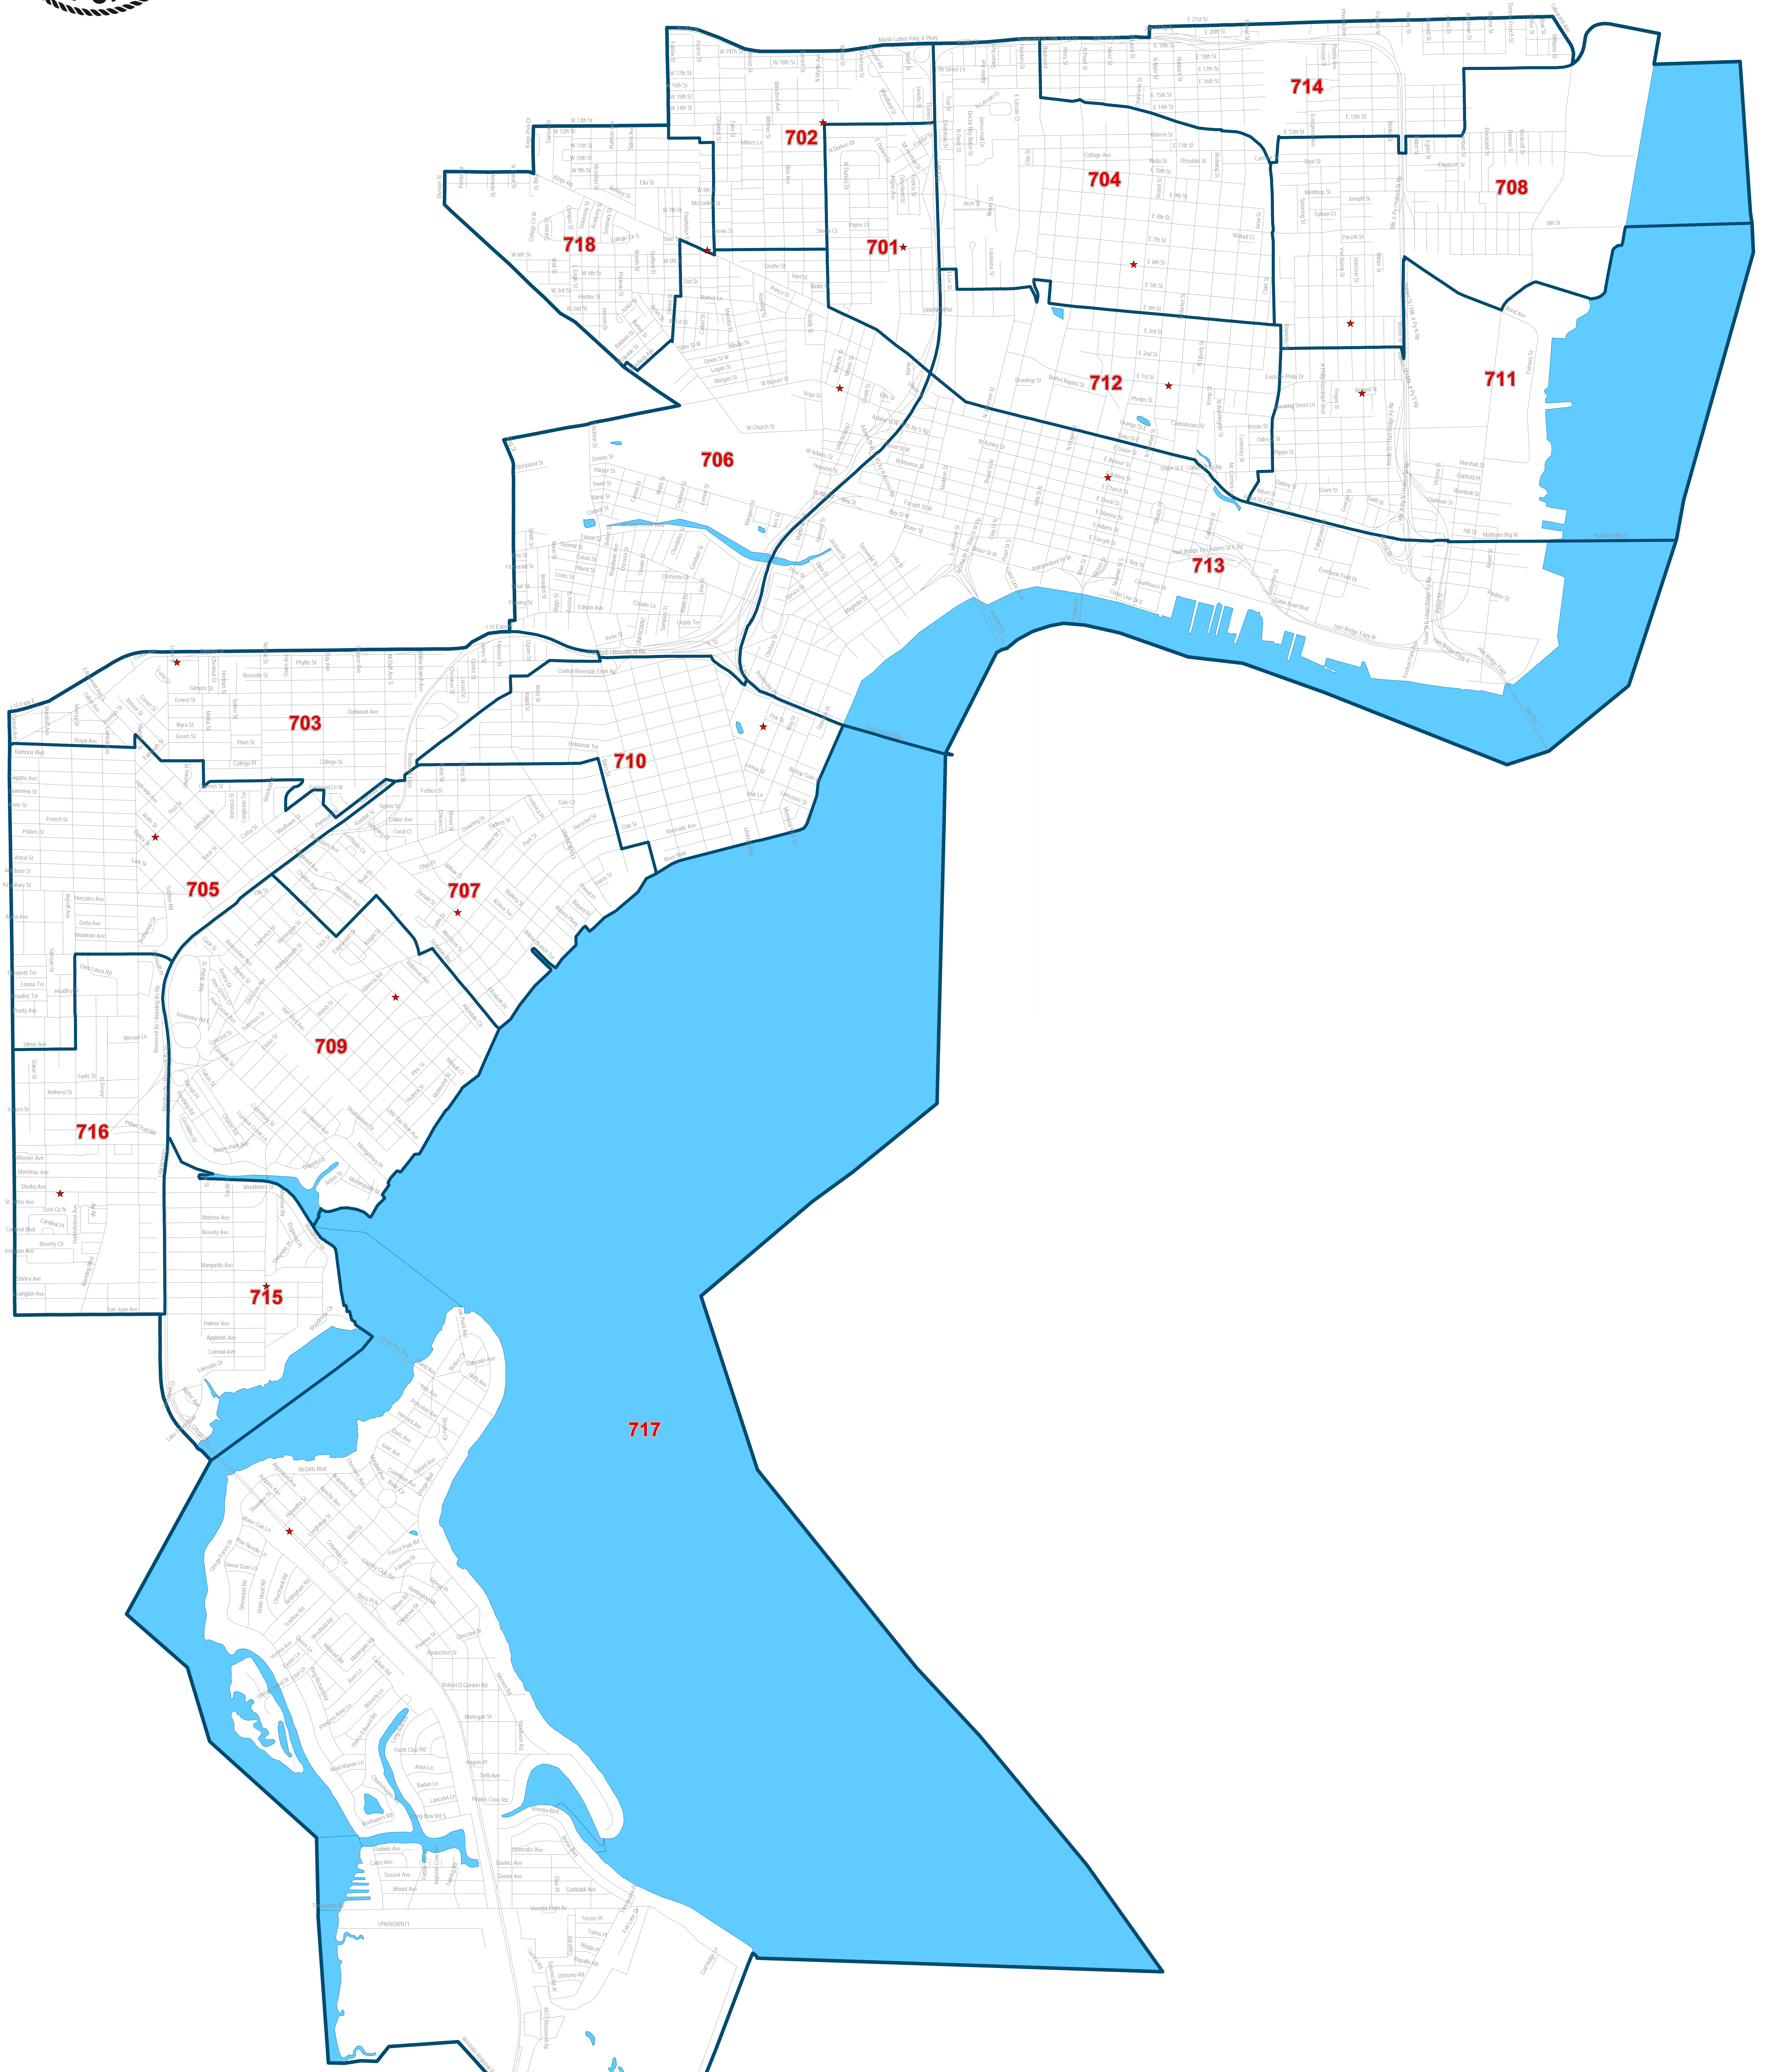

Duval County Supervisor of Elections City Council District Seven