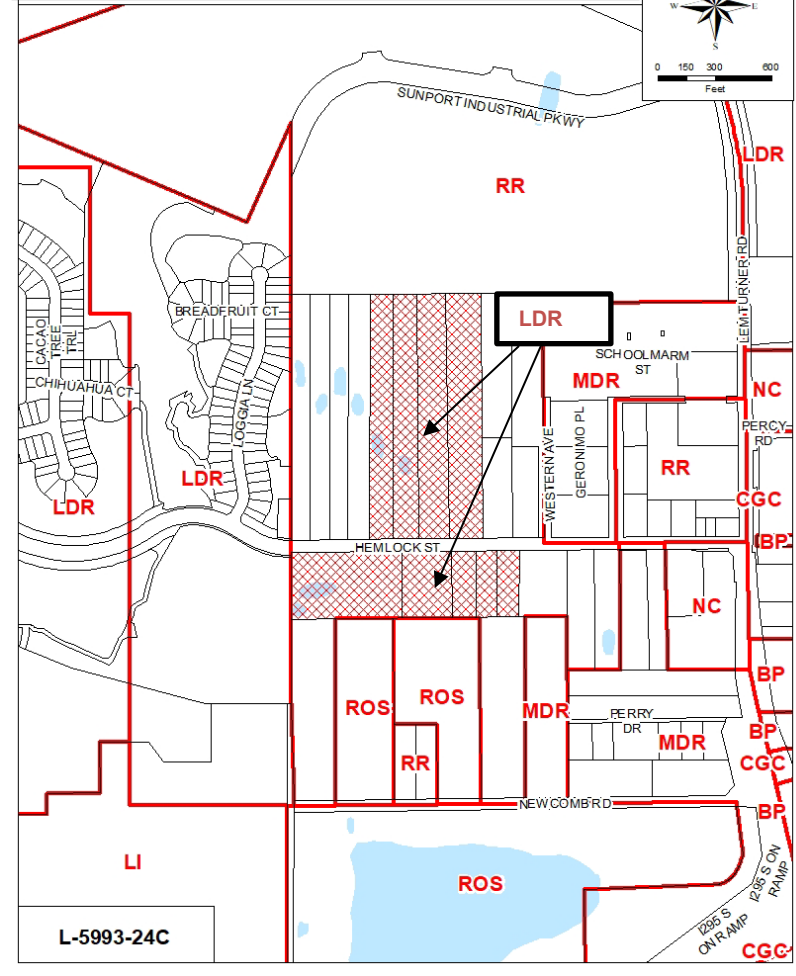

Pre-Adoption of L-5993-24C Land Use Map

Post-Adoption of L-5993-24C Land Use Map

Request for Small Scale Land Use Amendment to Future Land Use Map Series

From: Rural Residential (RR)
To: Low Density Residential (LDR)

Planning District: 6

Identification Number: L-5993-24C

Council District: 8

Exhibit 2 (Page 1 of 1)