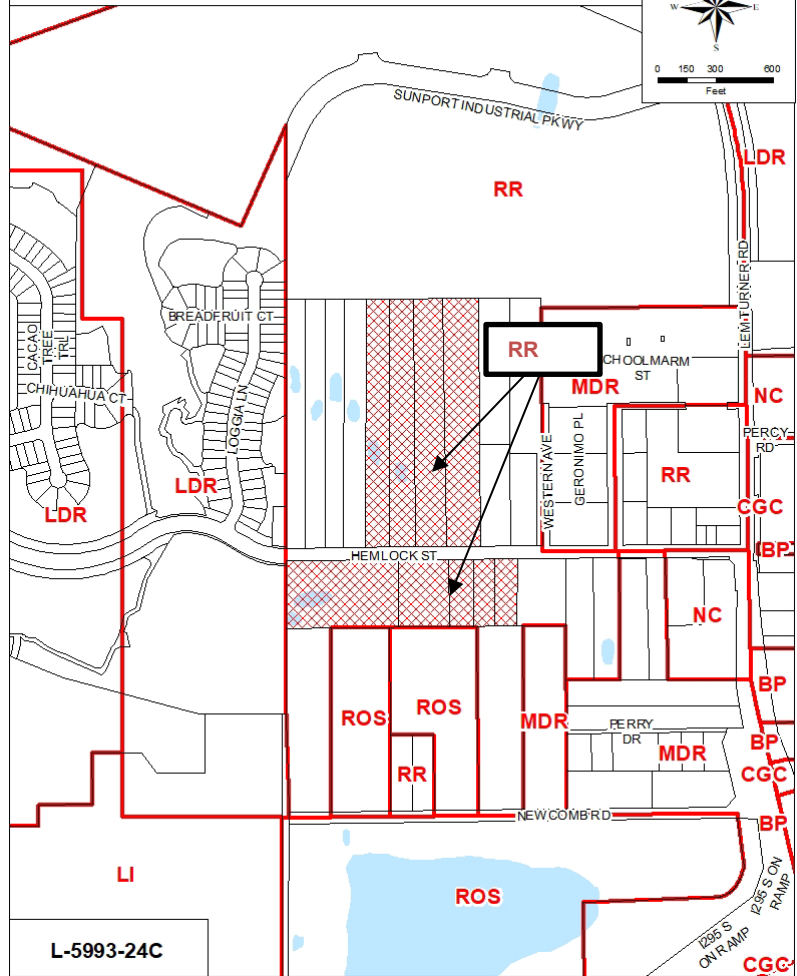

Pre-Adoption of L-5993-24C Land Use Map

Post-Adoption of L-5993-24C Land Use Map

Request for Small Scale Land Use Amendment to Future Land Use Map Series

From: Rural Residential (RR)
To: Low Density Residential (LDR)

Planning District: 6

Identification Number: L-5993-24C

Council District: 8

Exhibit 2 (Page 1 of 1)