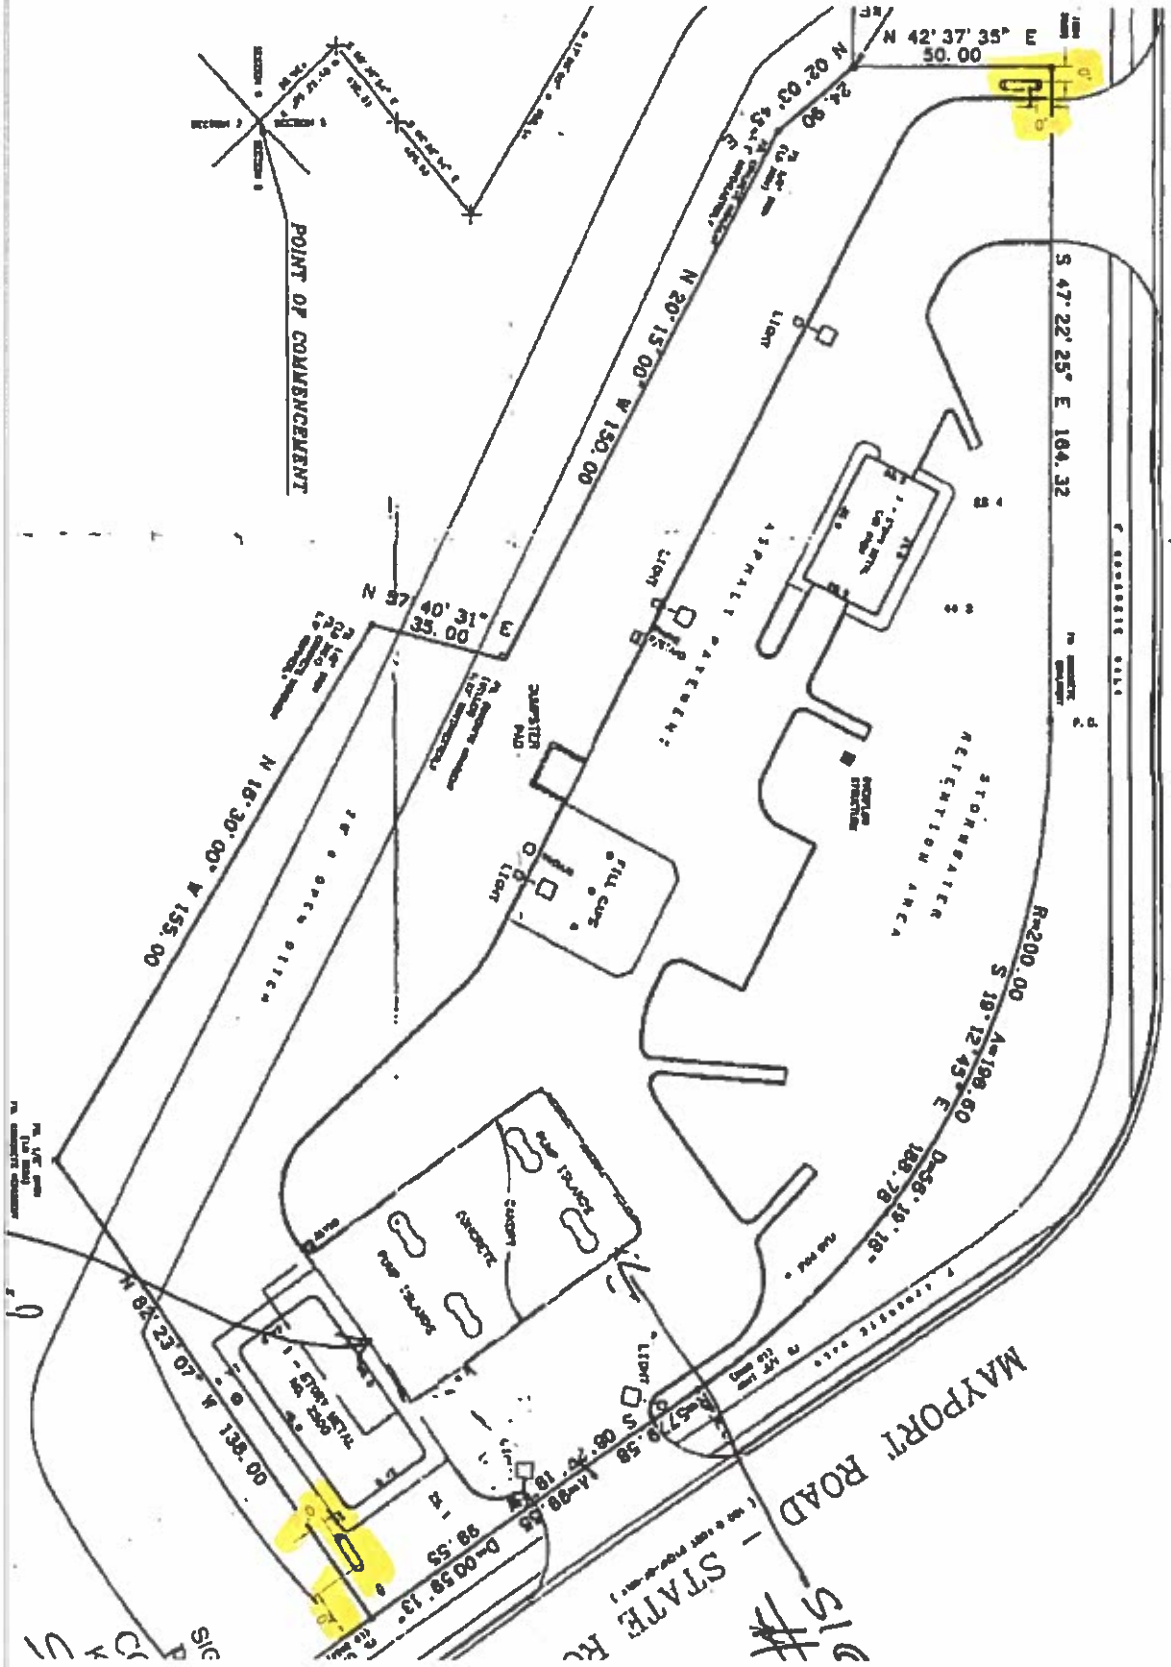

Site Address: 2500 Mayport Rd., Deland, FL 32724 Parcel ID: 1158375-10000 Date: 04/26/99 Customer: TRC #14230

NEW MAYPORT ROAD - STATE ROAD NO. A-1-A

NORTH
 FOR LOCATION ONLY
 SCALE 1/30

Site Address: address / Parcel ID: parcel# / date# / Customer: customer#

NEW MAYPORT ROAD - STATE ROAD NO. A-1-A

FOR LOCATION ONLY
SCALE 1:30

MAYPORT RD

Let's

6.65 ft

MAYPORT RD.

NEW MAYPORT RD