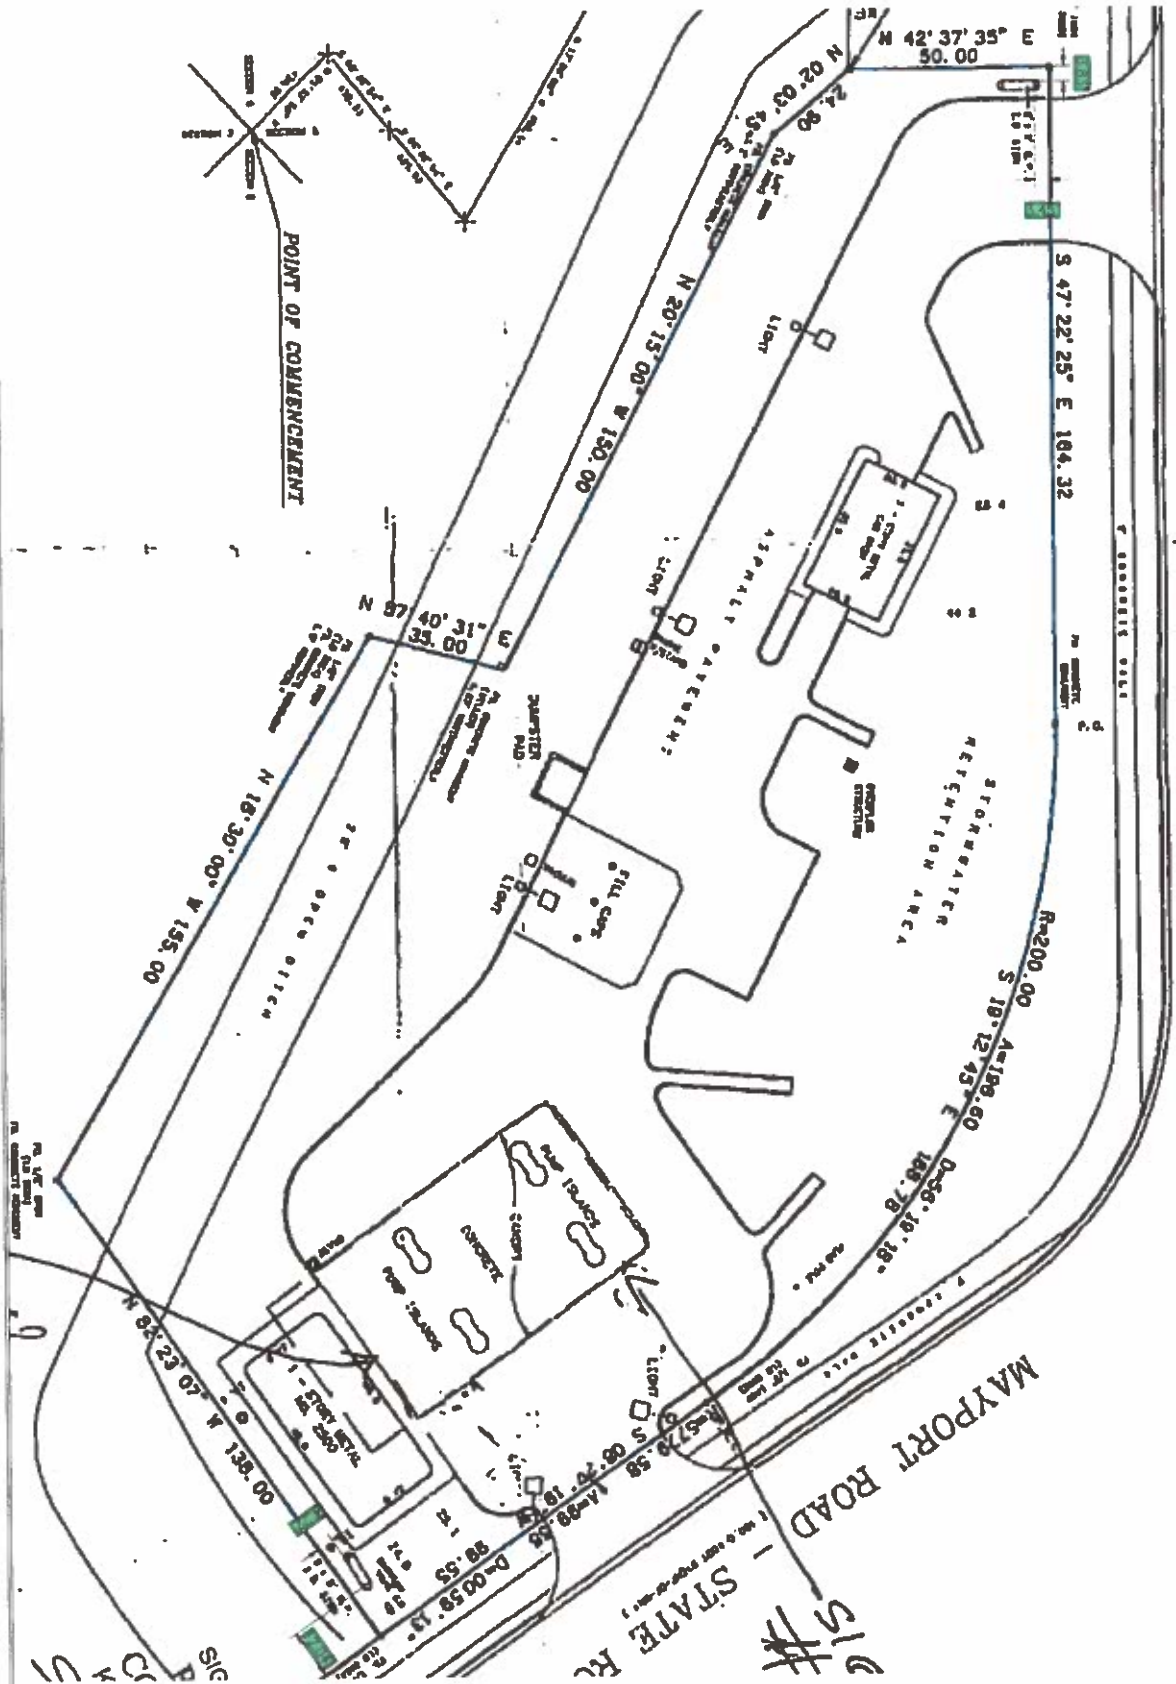

Site Address: 2500 Mayport Rd., Deland, FL 32724 Parcel ID: 1158375-10000 Date: 04/26/99 Customer: TRC #14230

NEW MAYPORT ROAD - STATE ROAD NO. A-1-A

NORTH
 FOR LOCATION ONLY
 SCALE 1/30

Site Address: address / Parcel ID: parcel# / date# / Customer: customer#

NEW MAYPORT ROAD - STATE ROAD NO. A-1-A

FOR LOCATION ONLY
SCALE 1:30

MAYPORT RD

Let's

6.65 ft

MAYPORT RD.

NEW MAYPORT RD