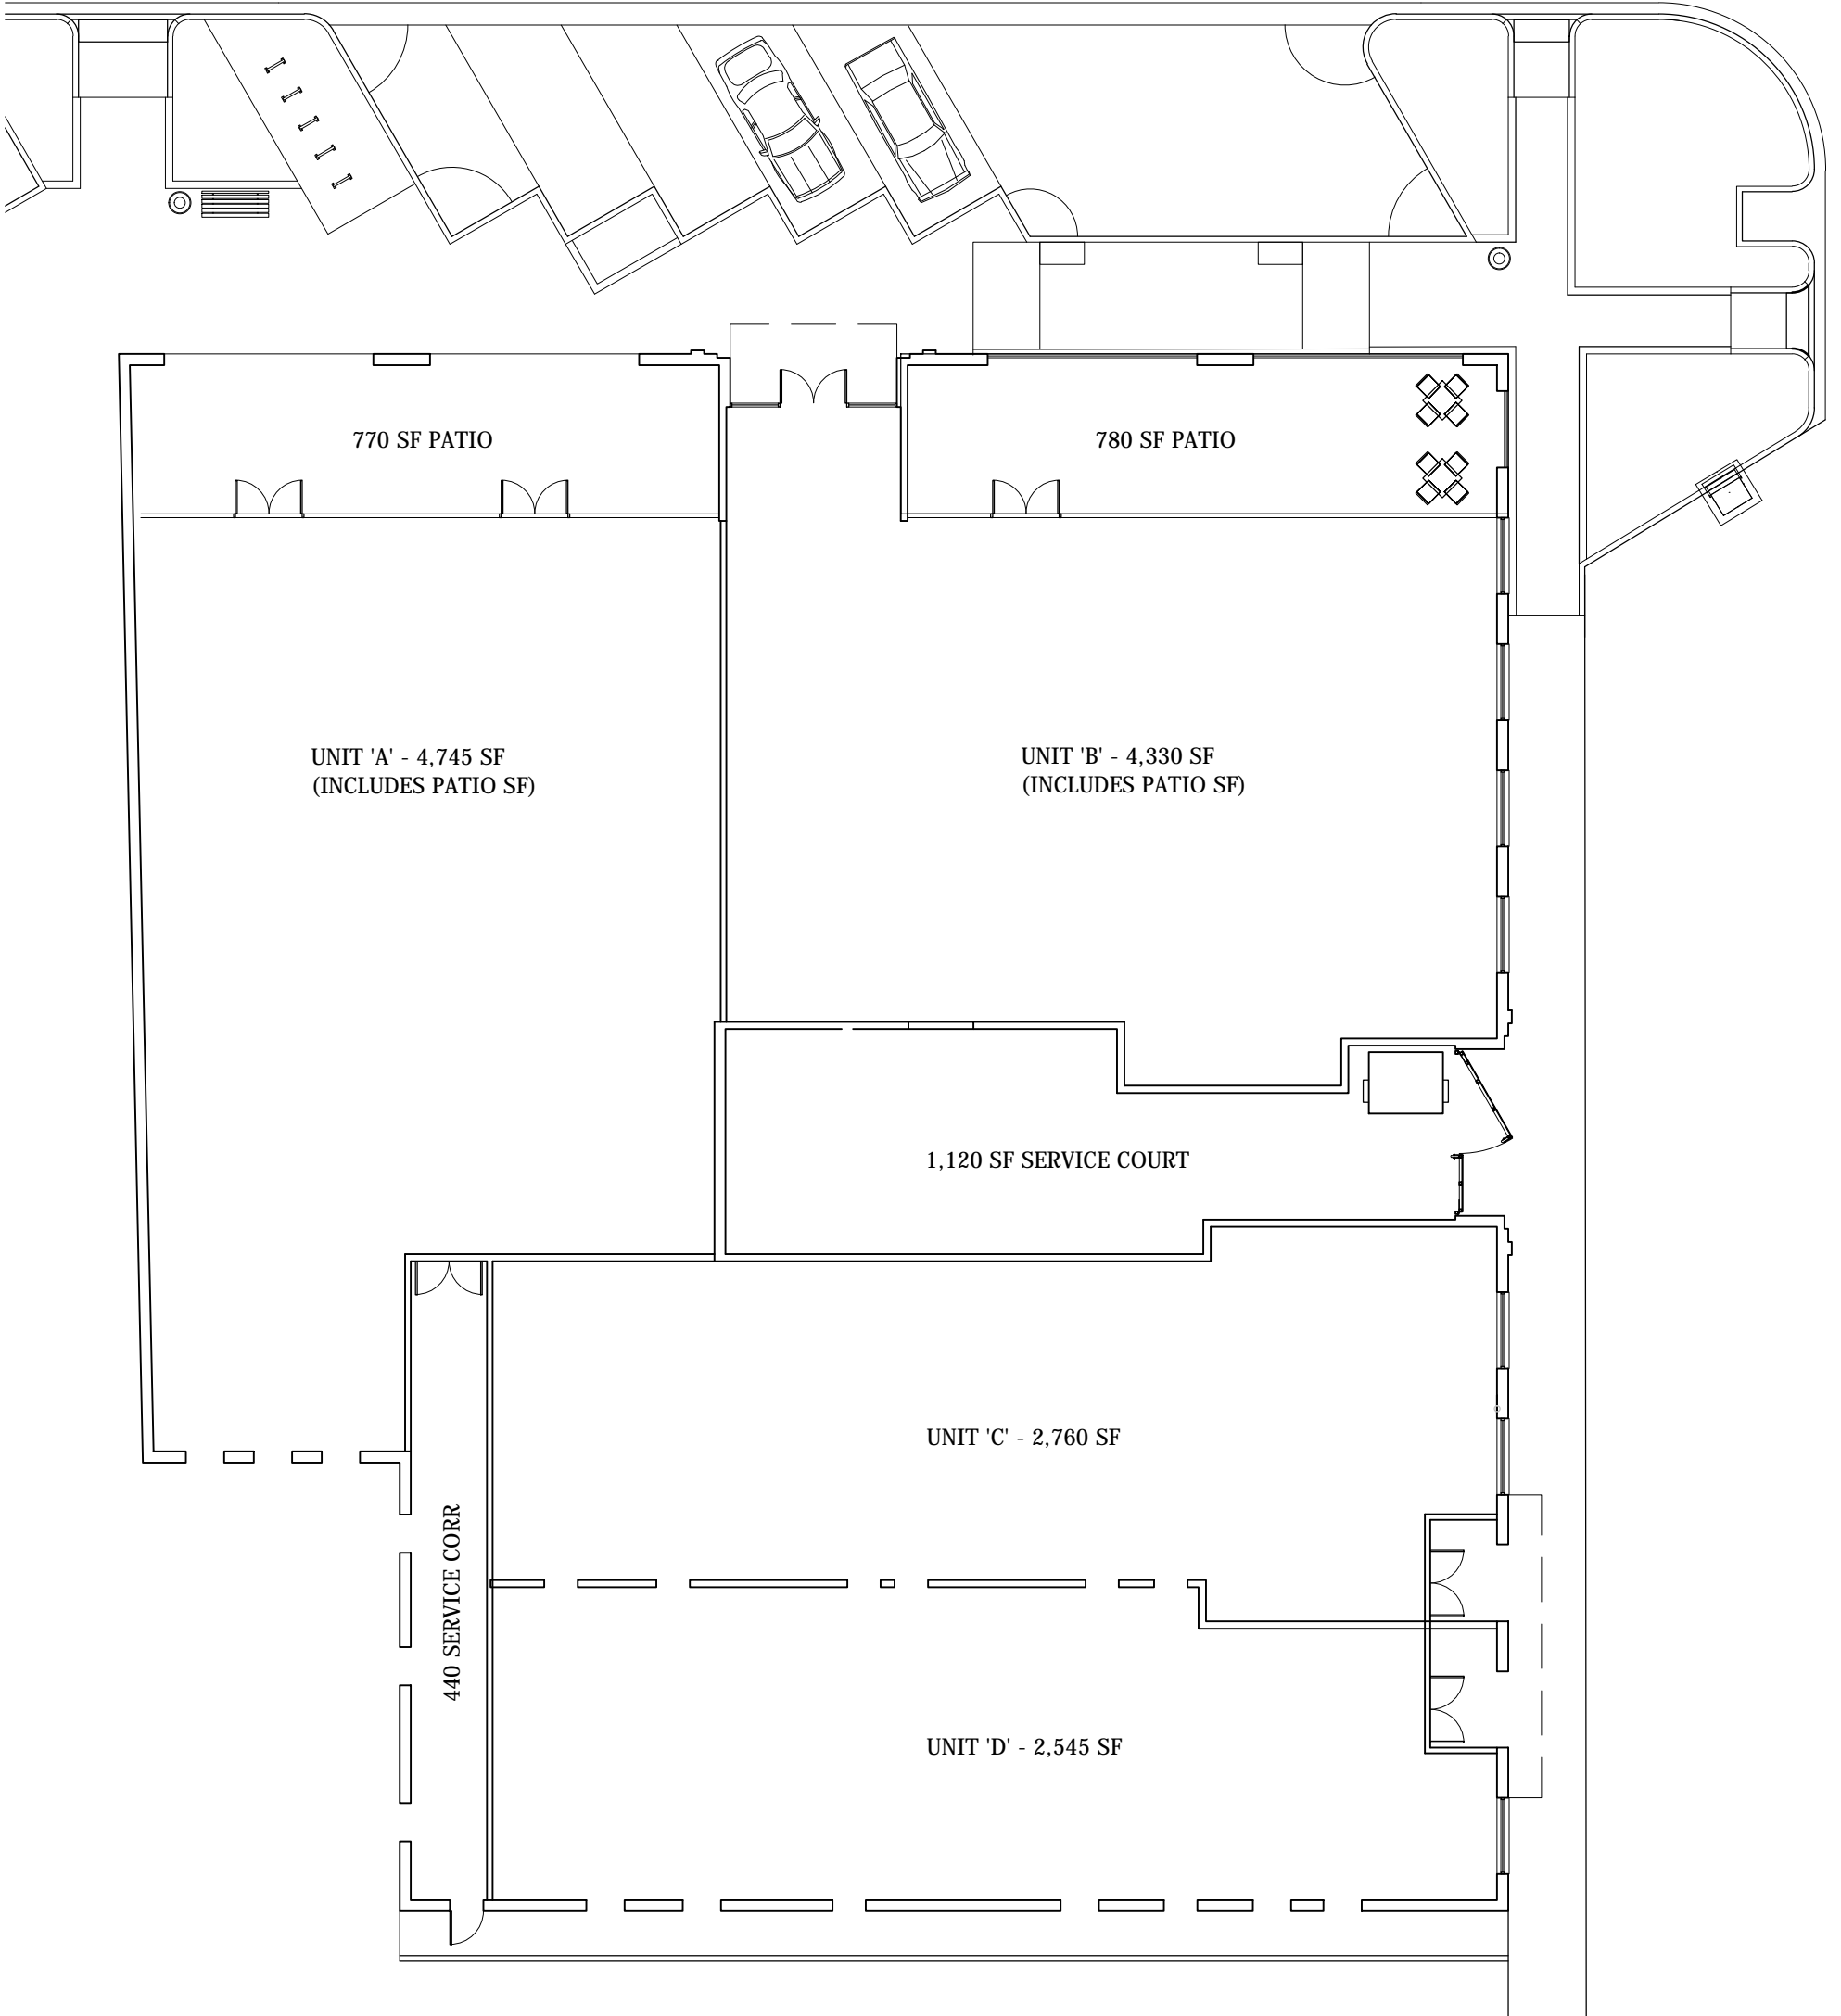

LOMAX STREET

SITE PLAN

0 8' 16' 32'

SCALE: 1/16" = 1'-0"

December 5, 2022