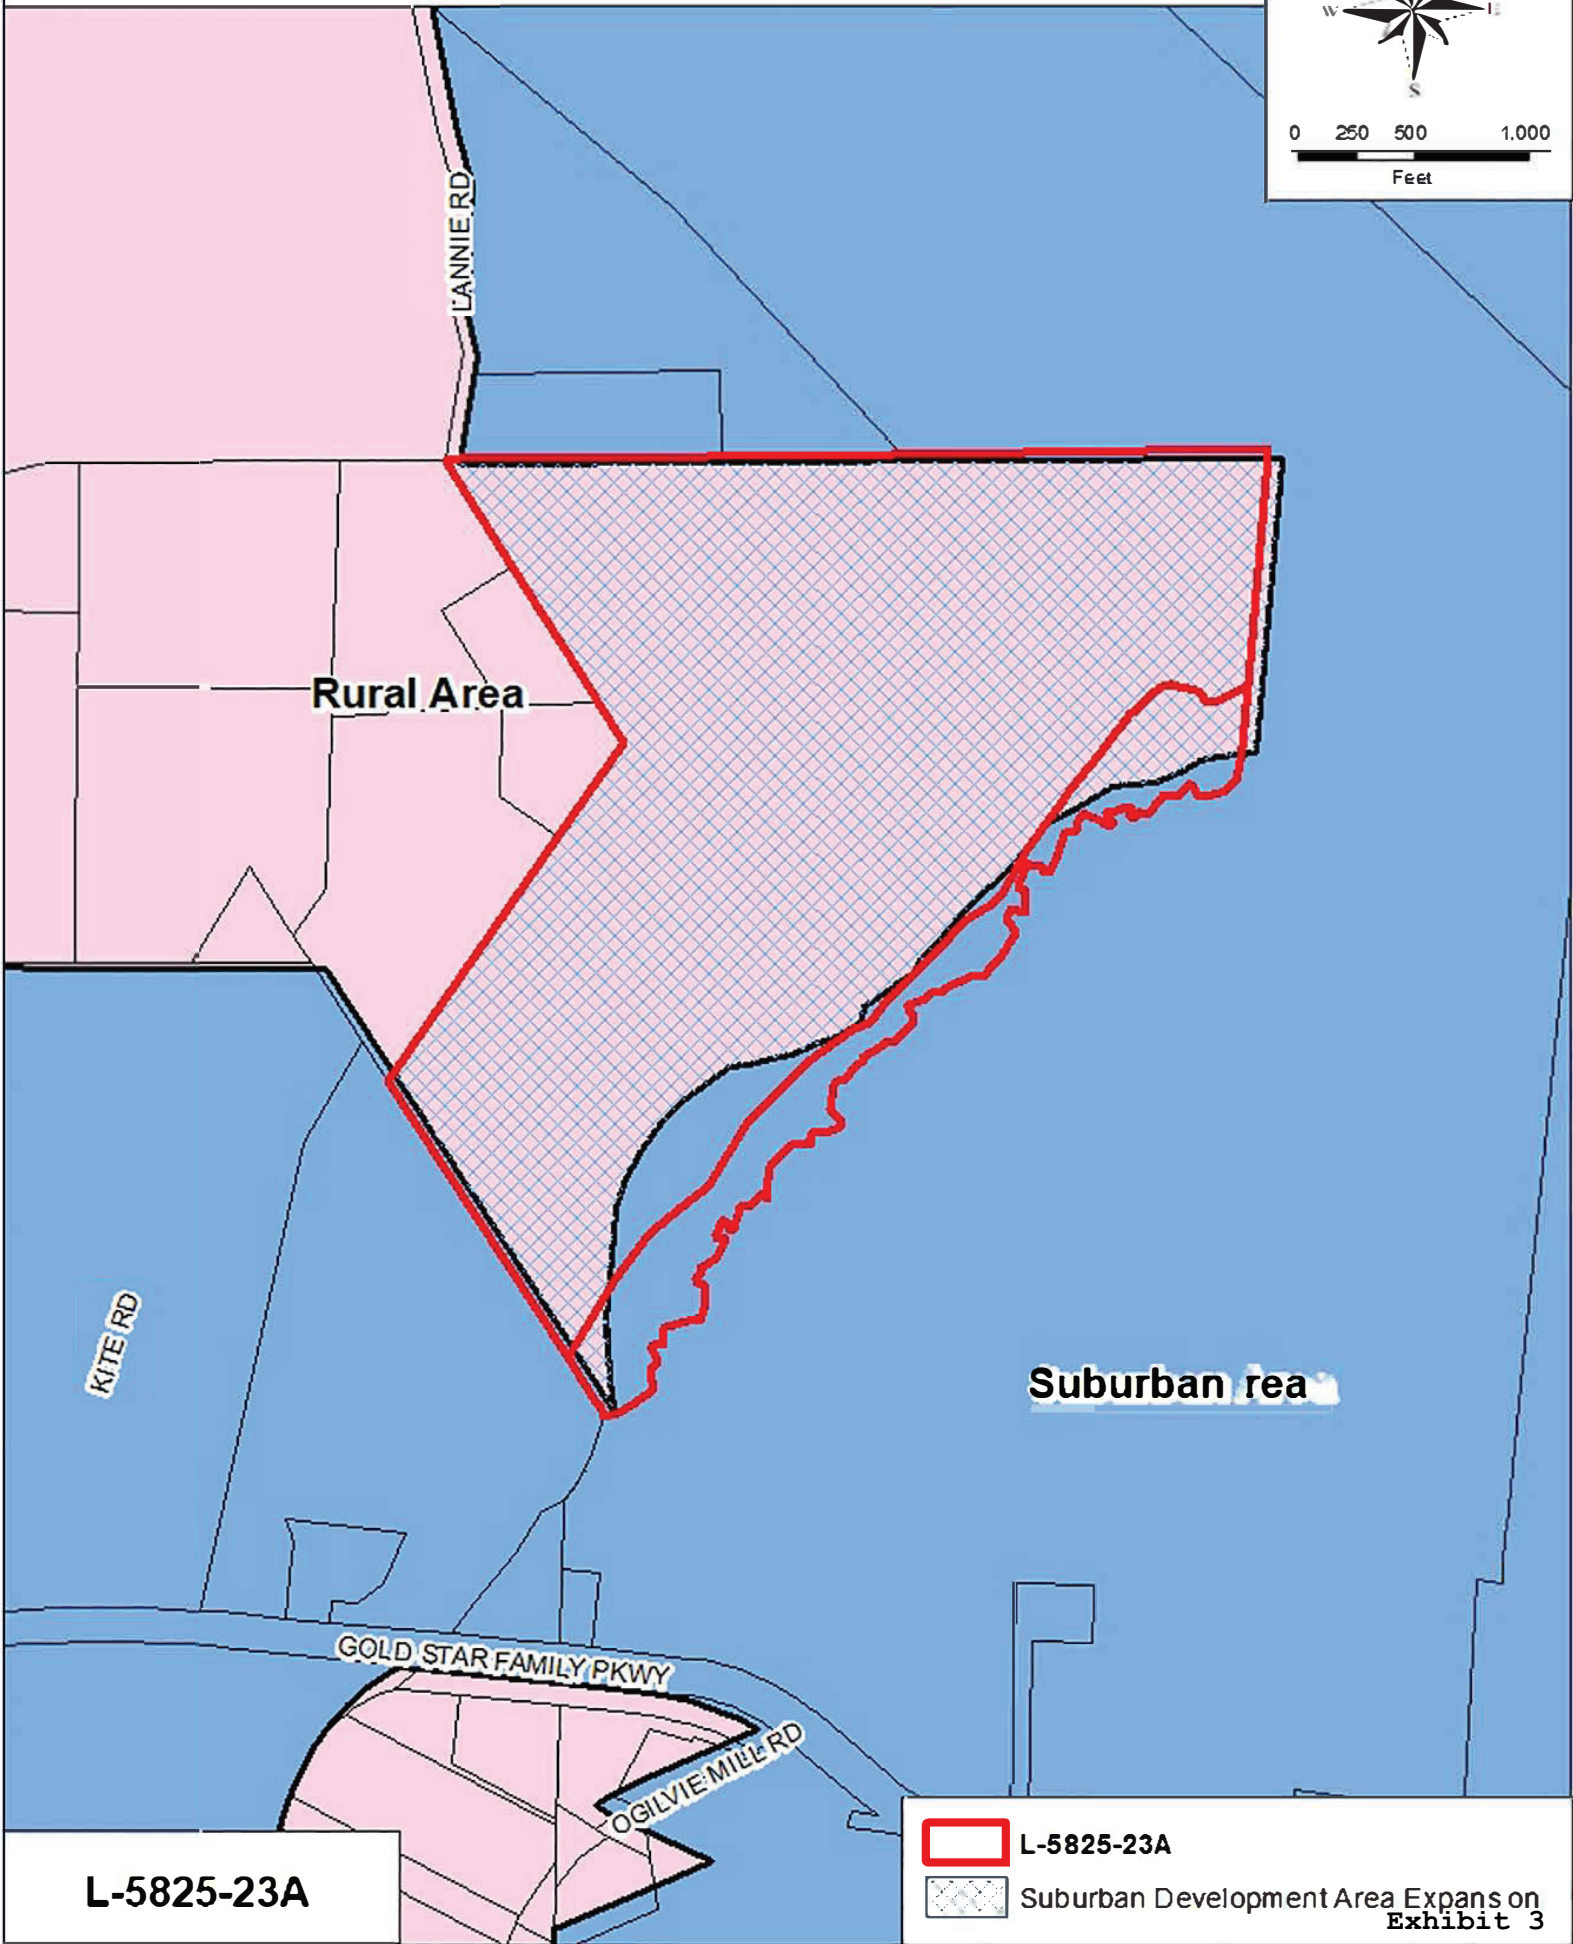

# DEVELOPMENT AREA BOUNDARY

Rural Area

Suburban Area

KITE RD

LANNIE RD

GOLD STAR FAMILY PKWY

OGILVIE MILL RD

L-5825-23A

 L-5825-23A

 Suburban Development Area Expans on Exhibit 3