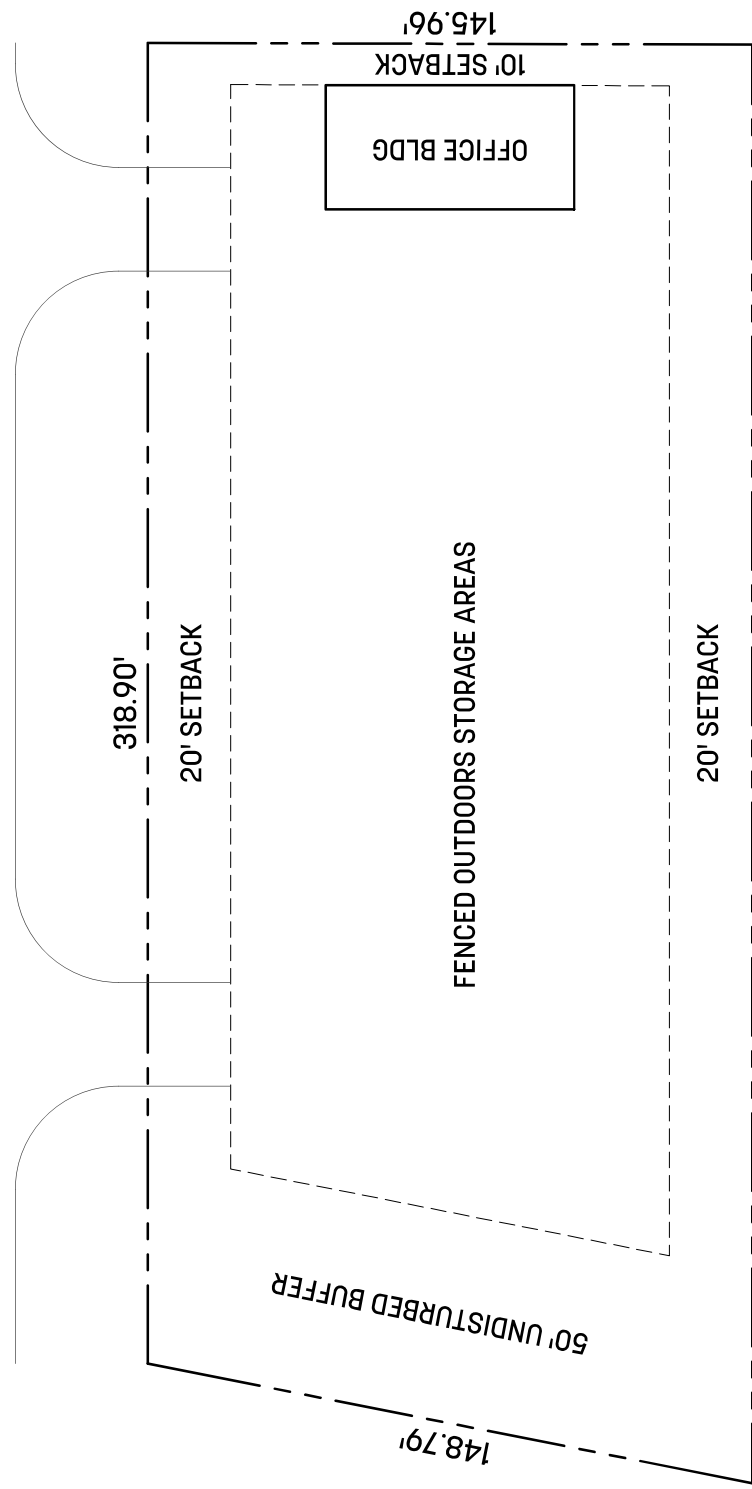

3046 CAPPER ROAD

CAPPER ROAD

1"=30' HORIZ.  
DATE: 09-06-24

September 6, 2024