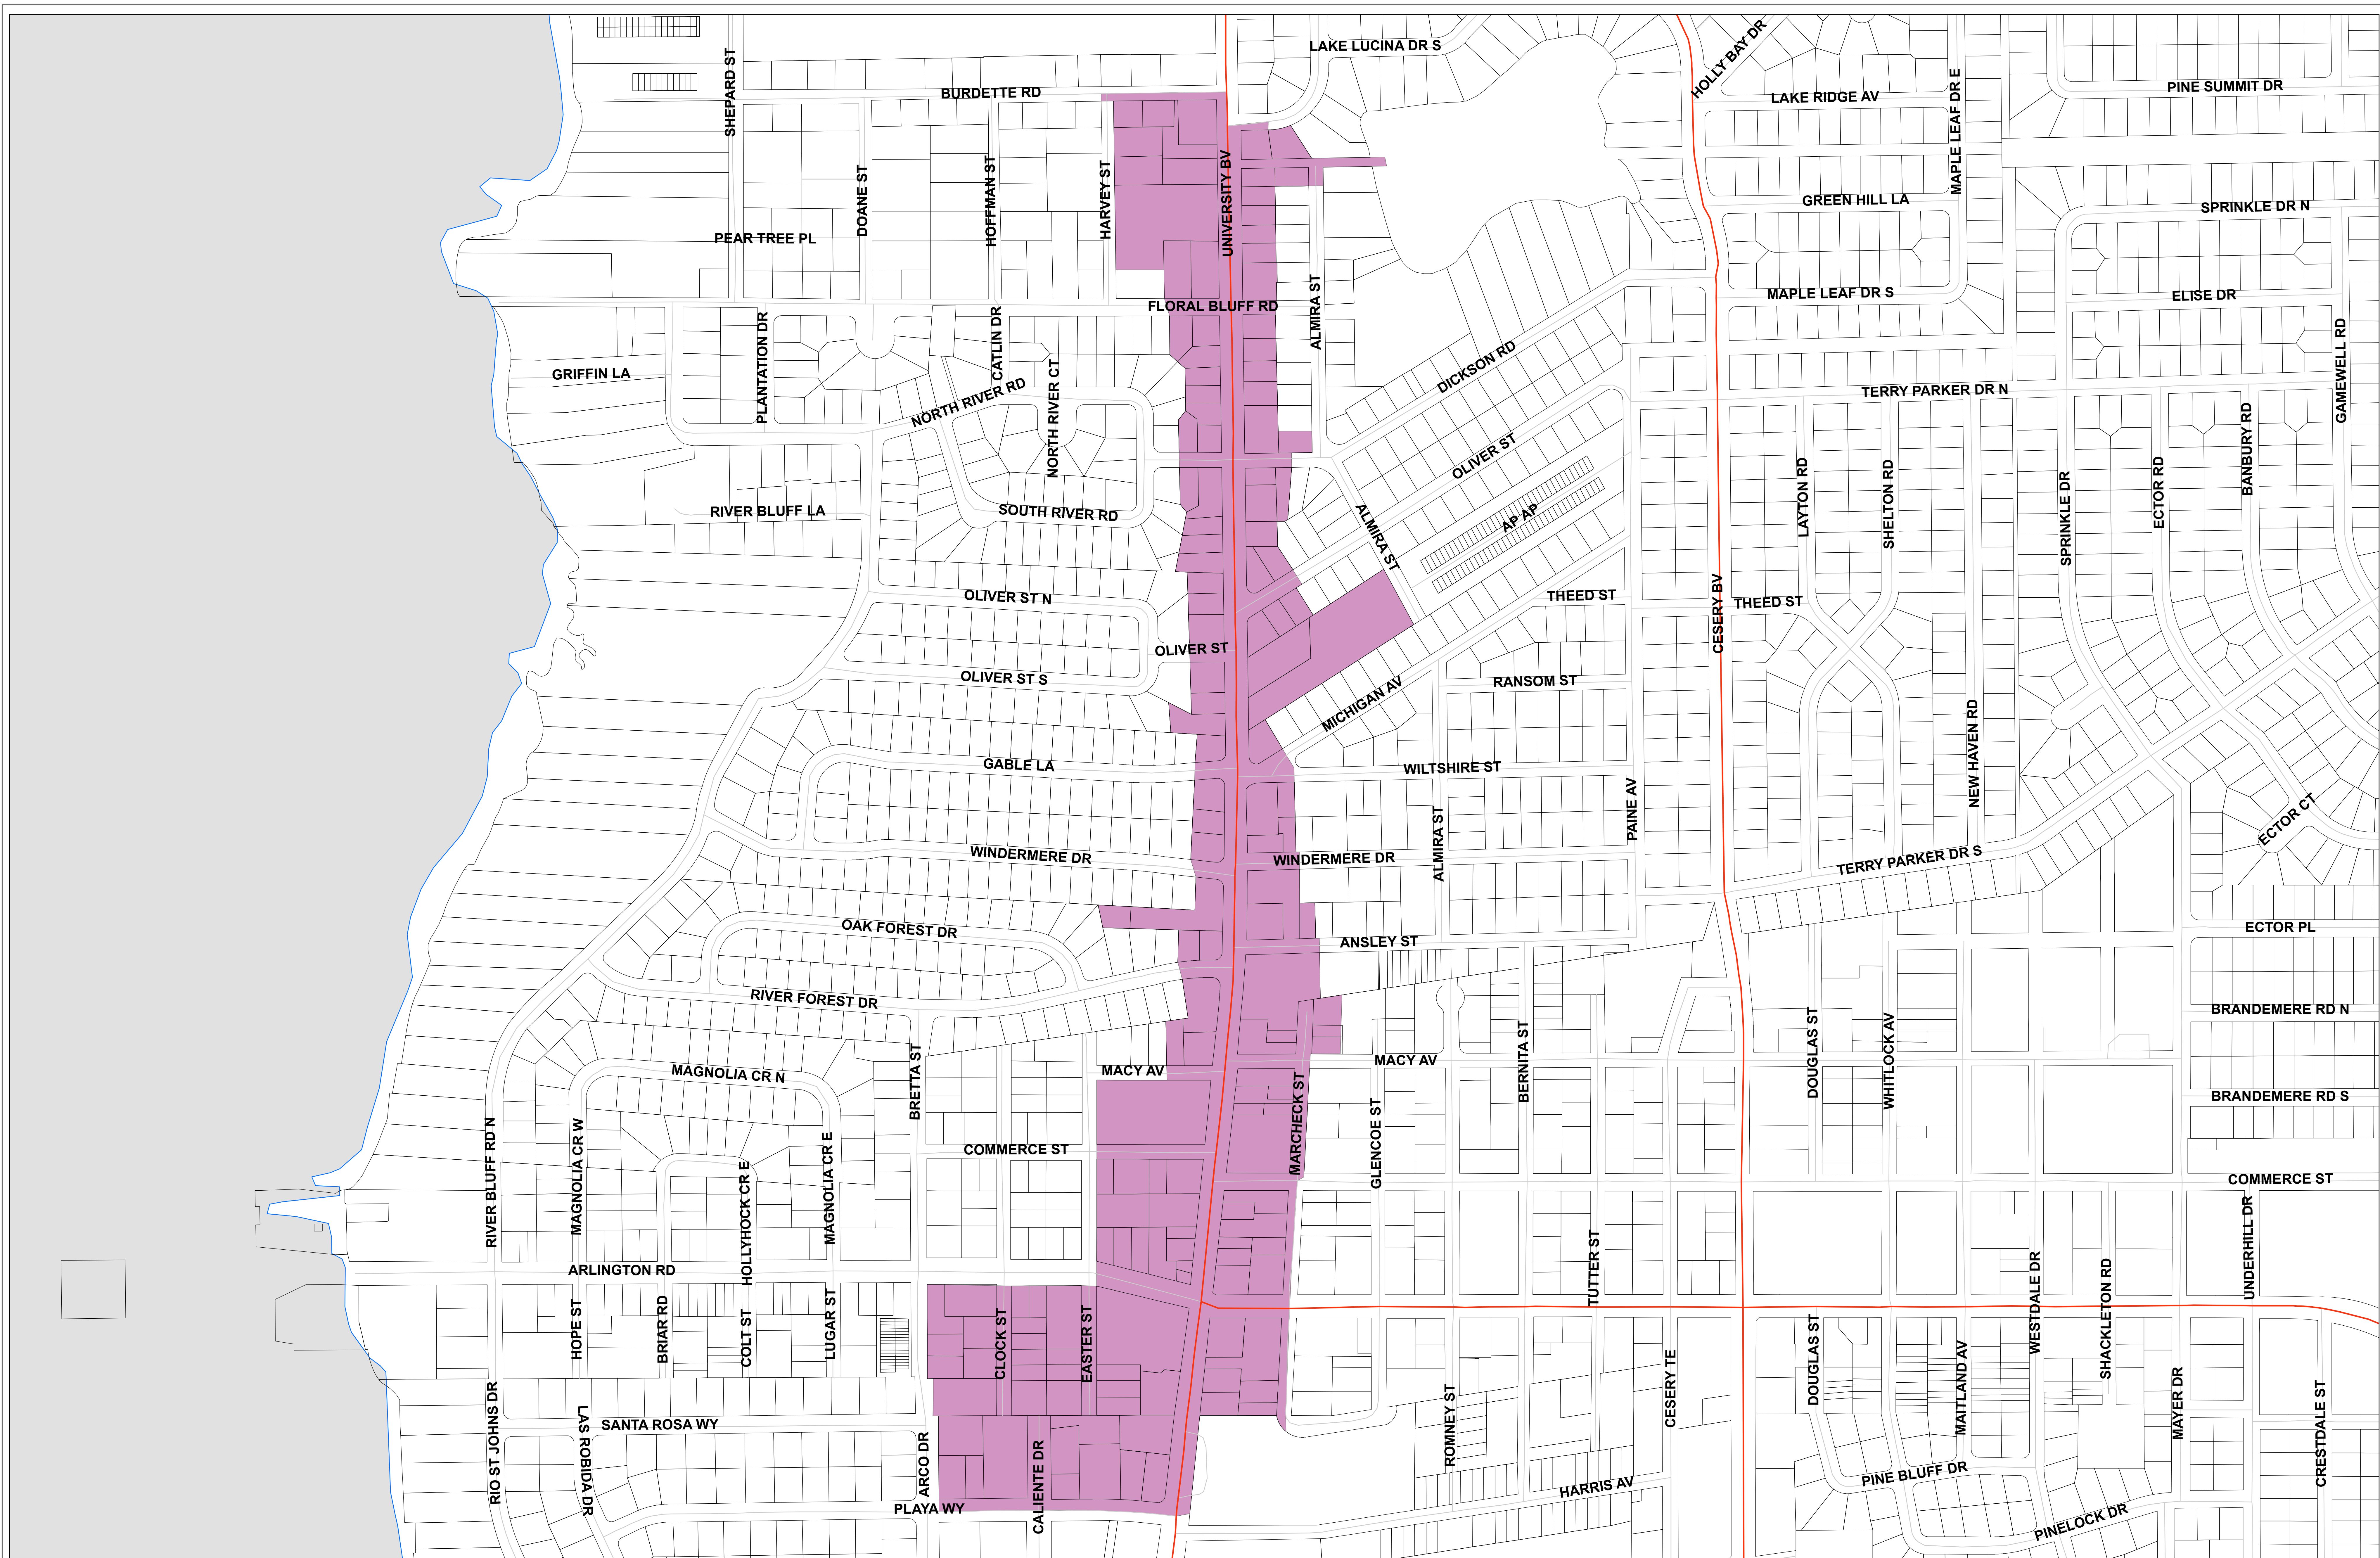

Arlington Overlay - University Commercial Character Area

Developed by James M. Reed, AICP - jreed@coj.net
February 12, 2019
I:\users\jmr\ArcMap1_2018\Arlington_CRA\revised_20190212
Content intended for illustrative purposes only.