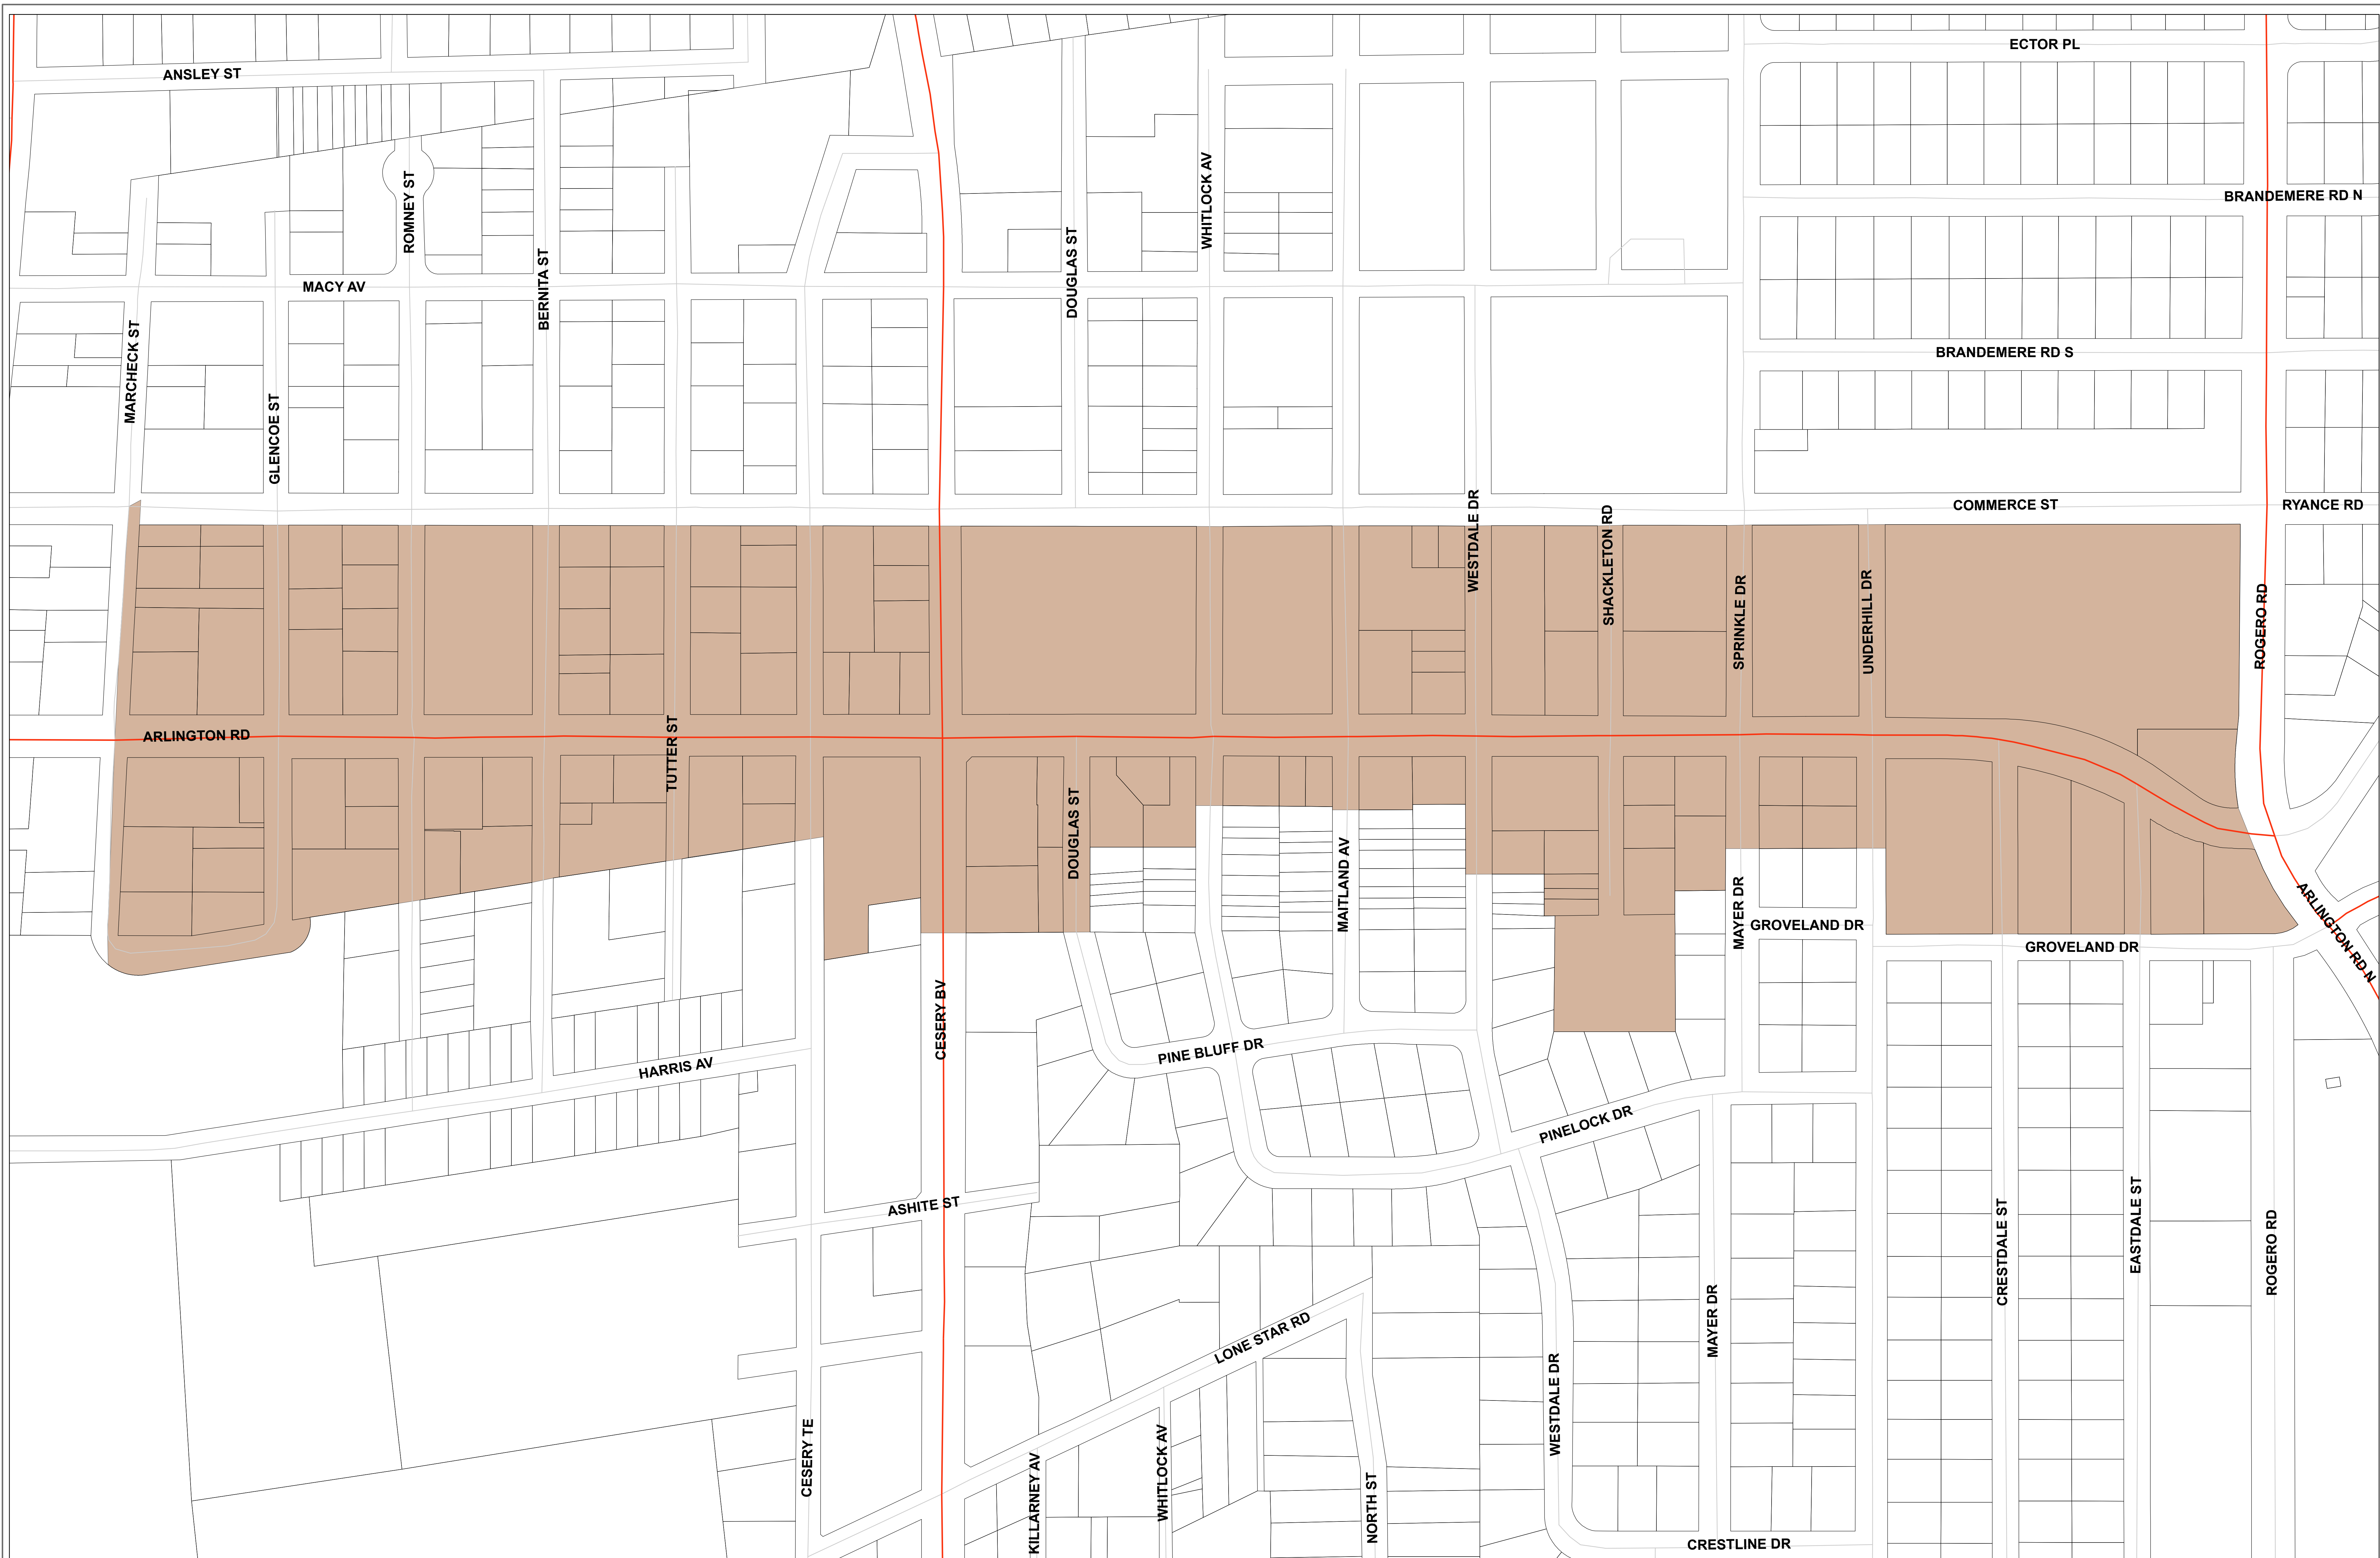

Arlington Overlay - Arlington Road Character Area

Developed by James M. Reed, AICP - jreed@coj.net
February 12, 2019
I:\users\jmr\ArcMap1_2018\Arlington_CRA\revised_20190212
Content intended for illustrative purposes only.