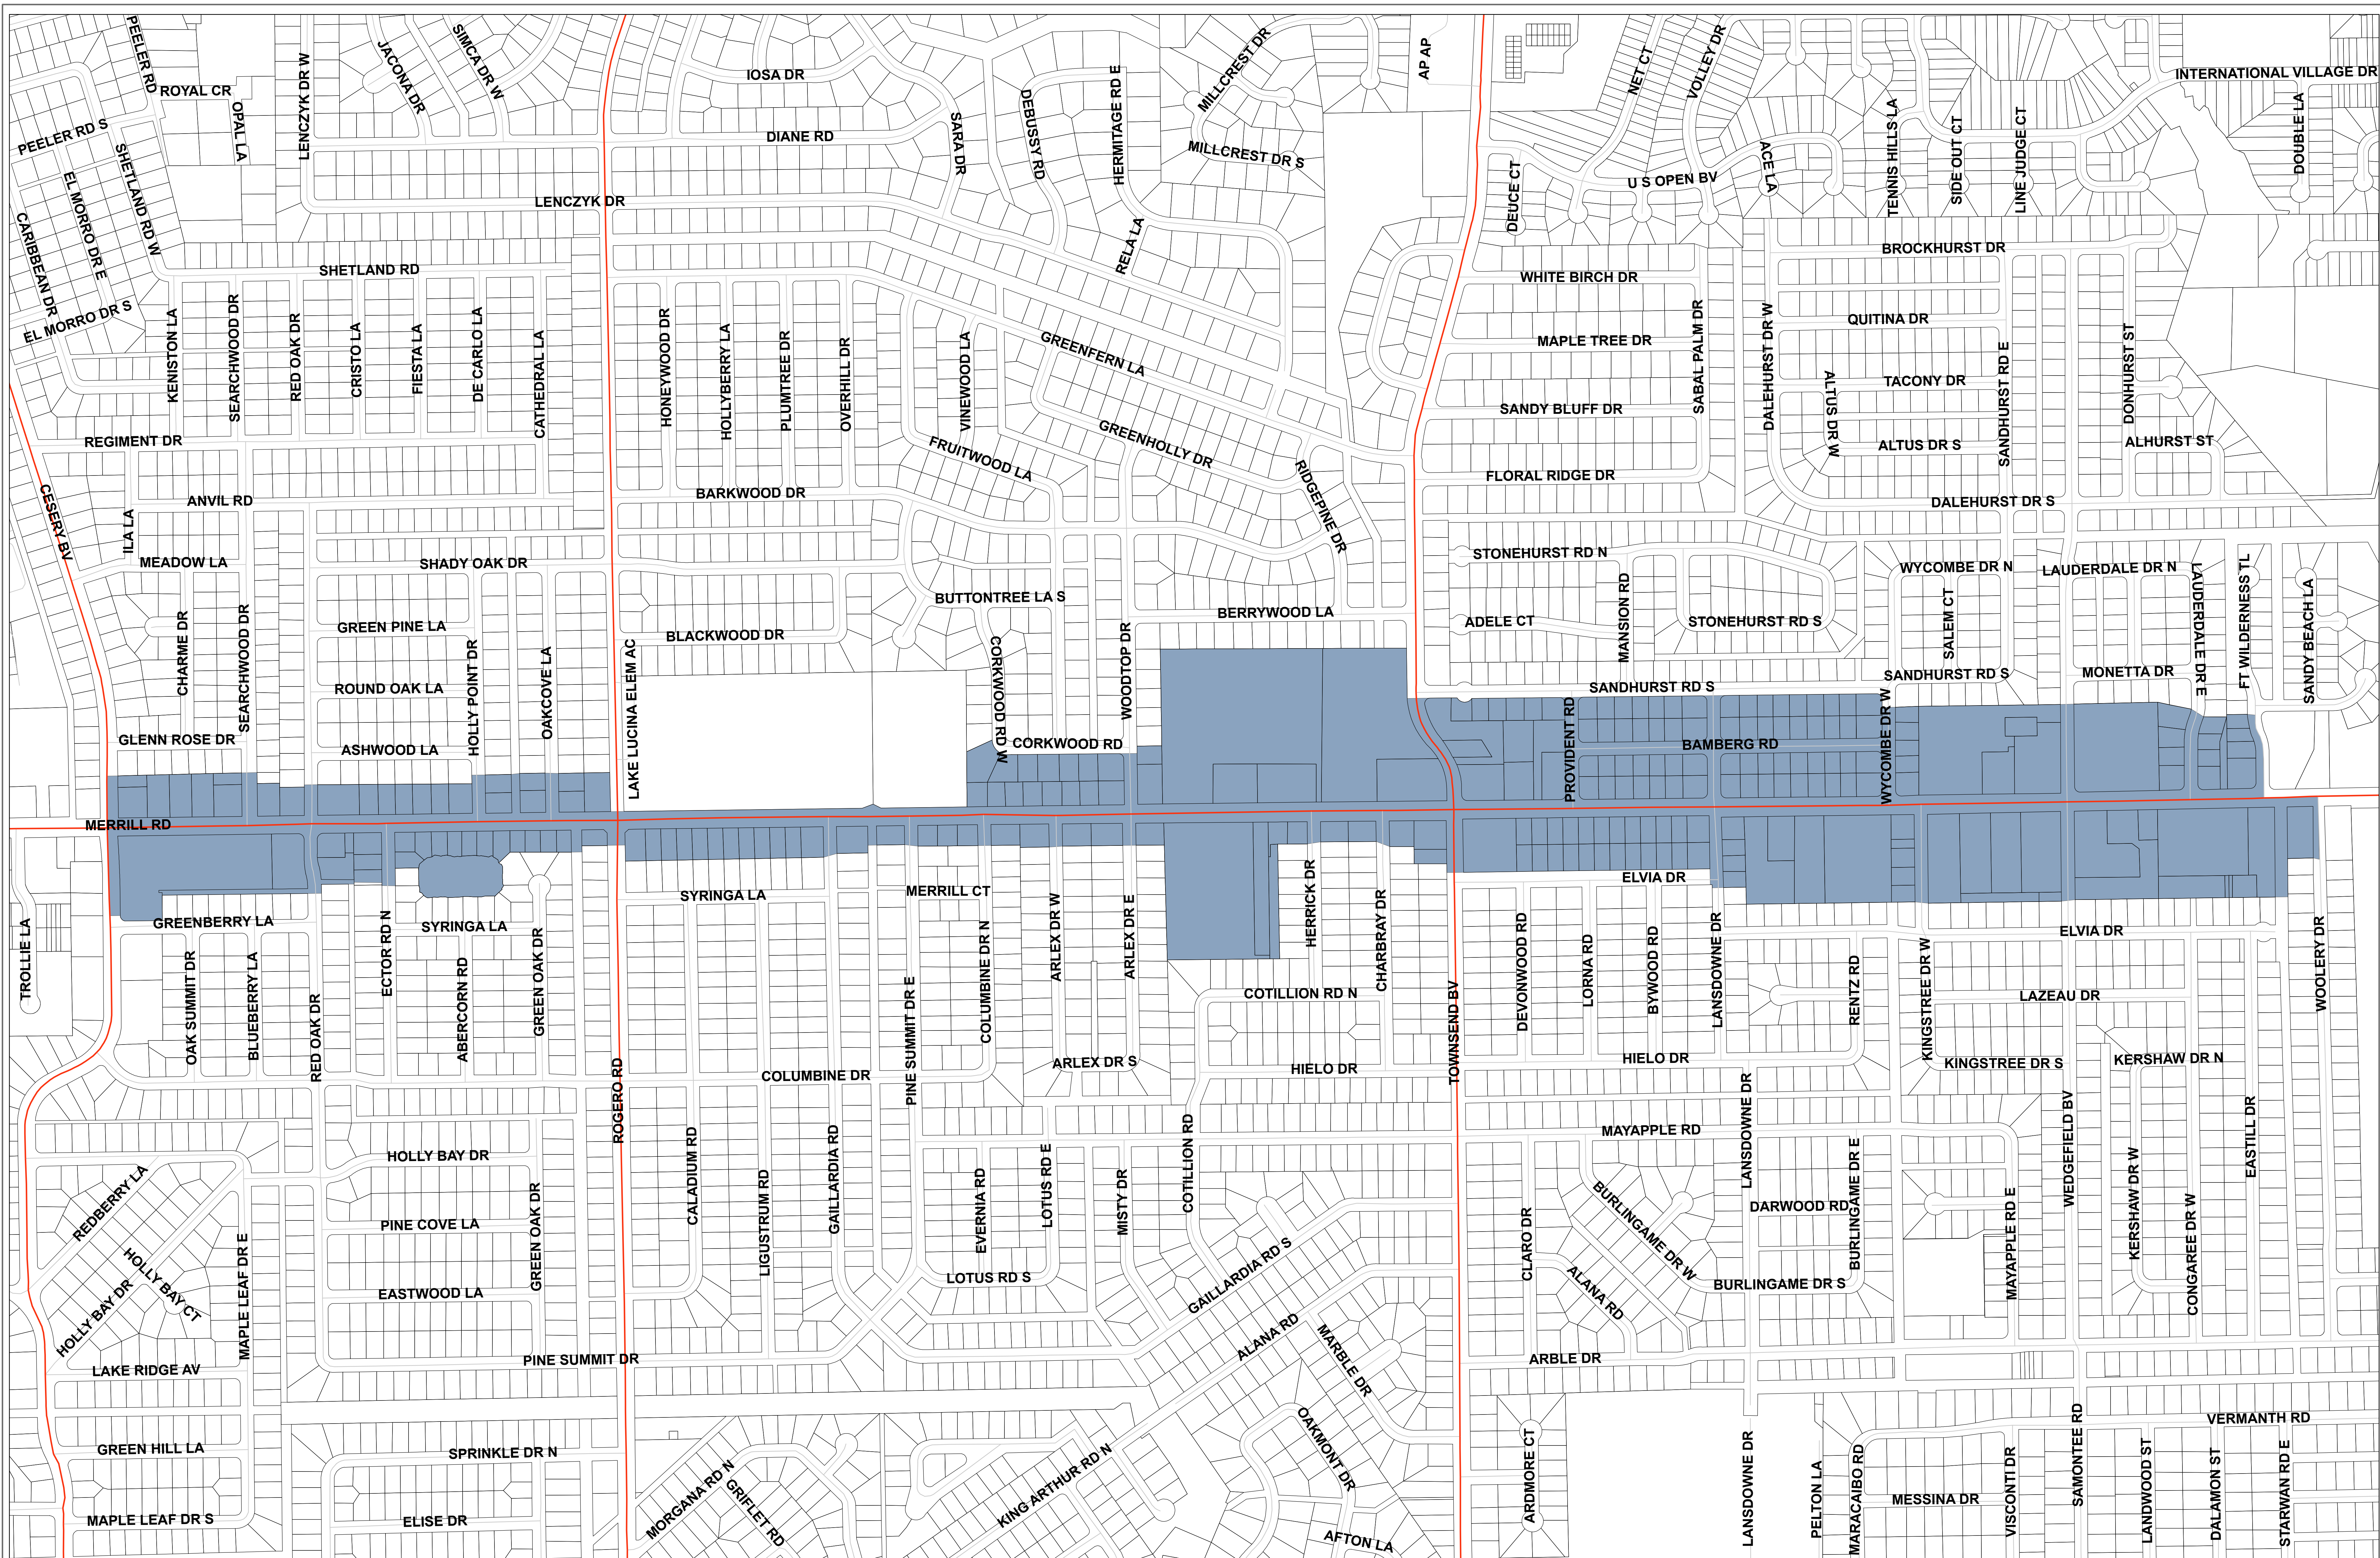

Arlington Overlay - Merrill Commercial Character Area

Developed by James M. Reed, AICP - jreed@coj.net
February 12, 2019
i:\users\jmr\ArcMap1_2018\Arlington_CRA\revised_20190212
Content intended for illustrative purposes only.