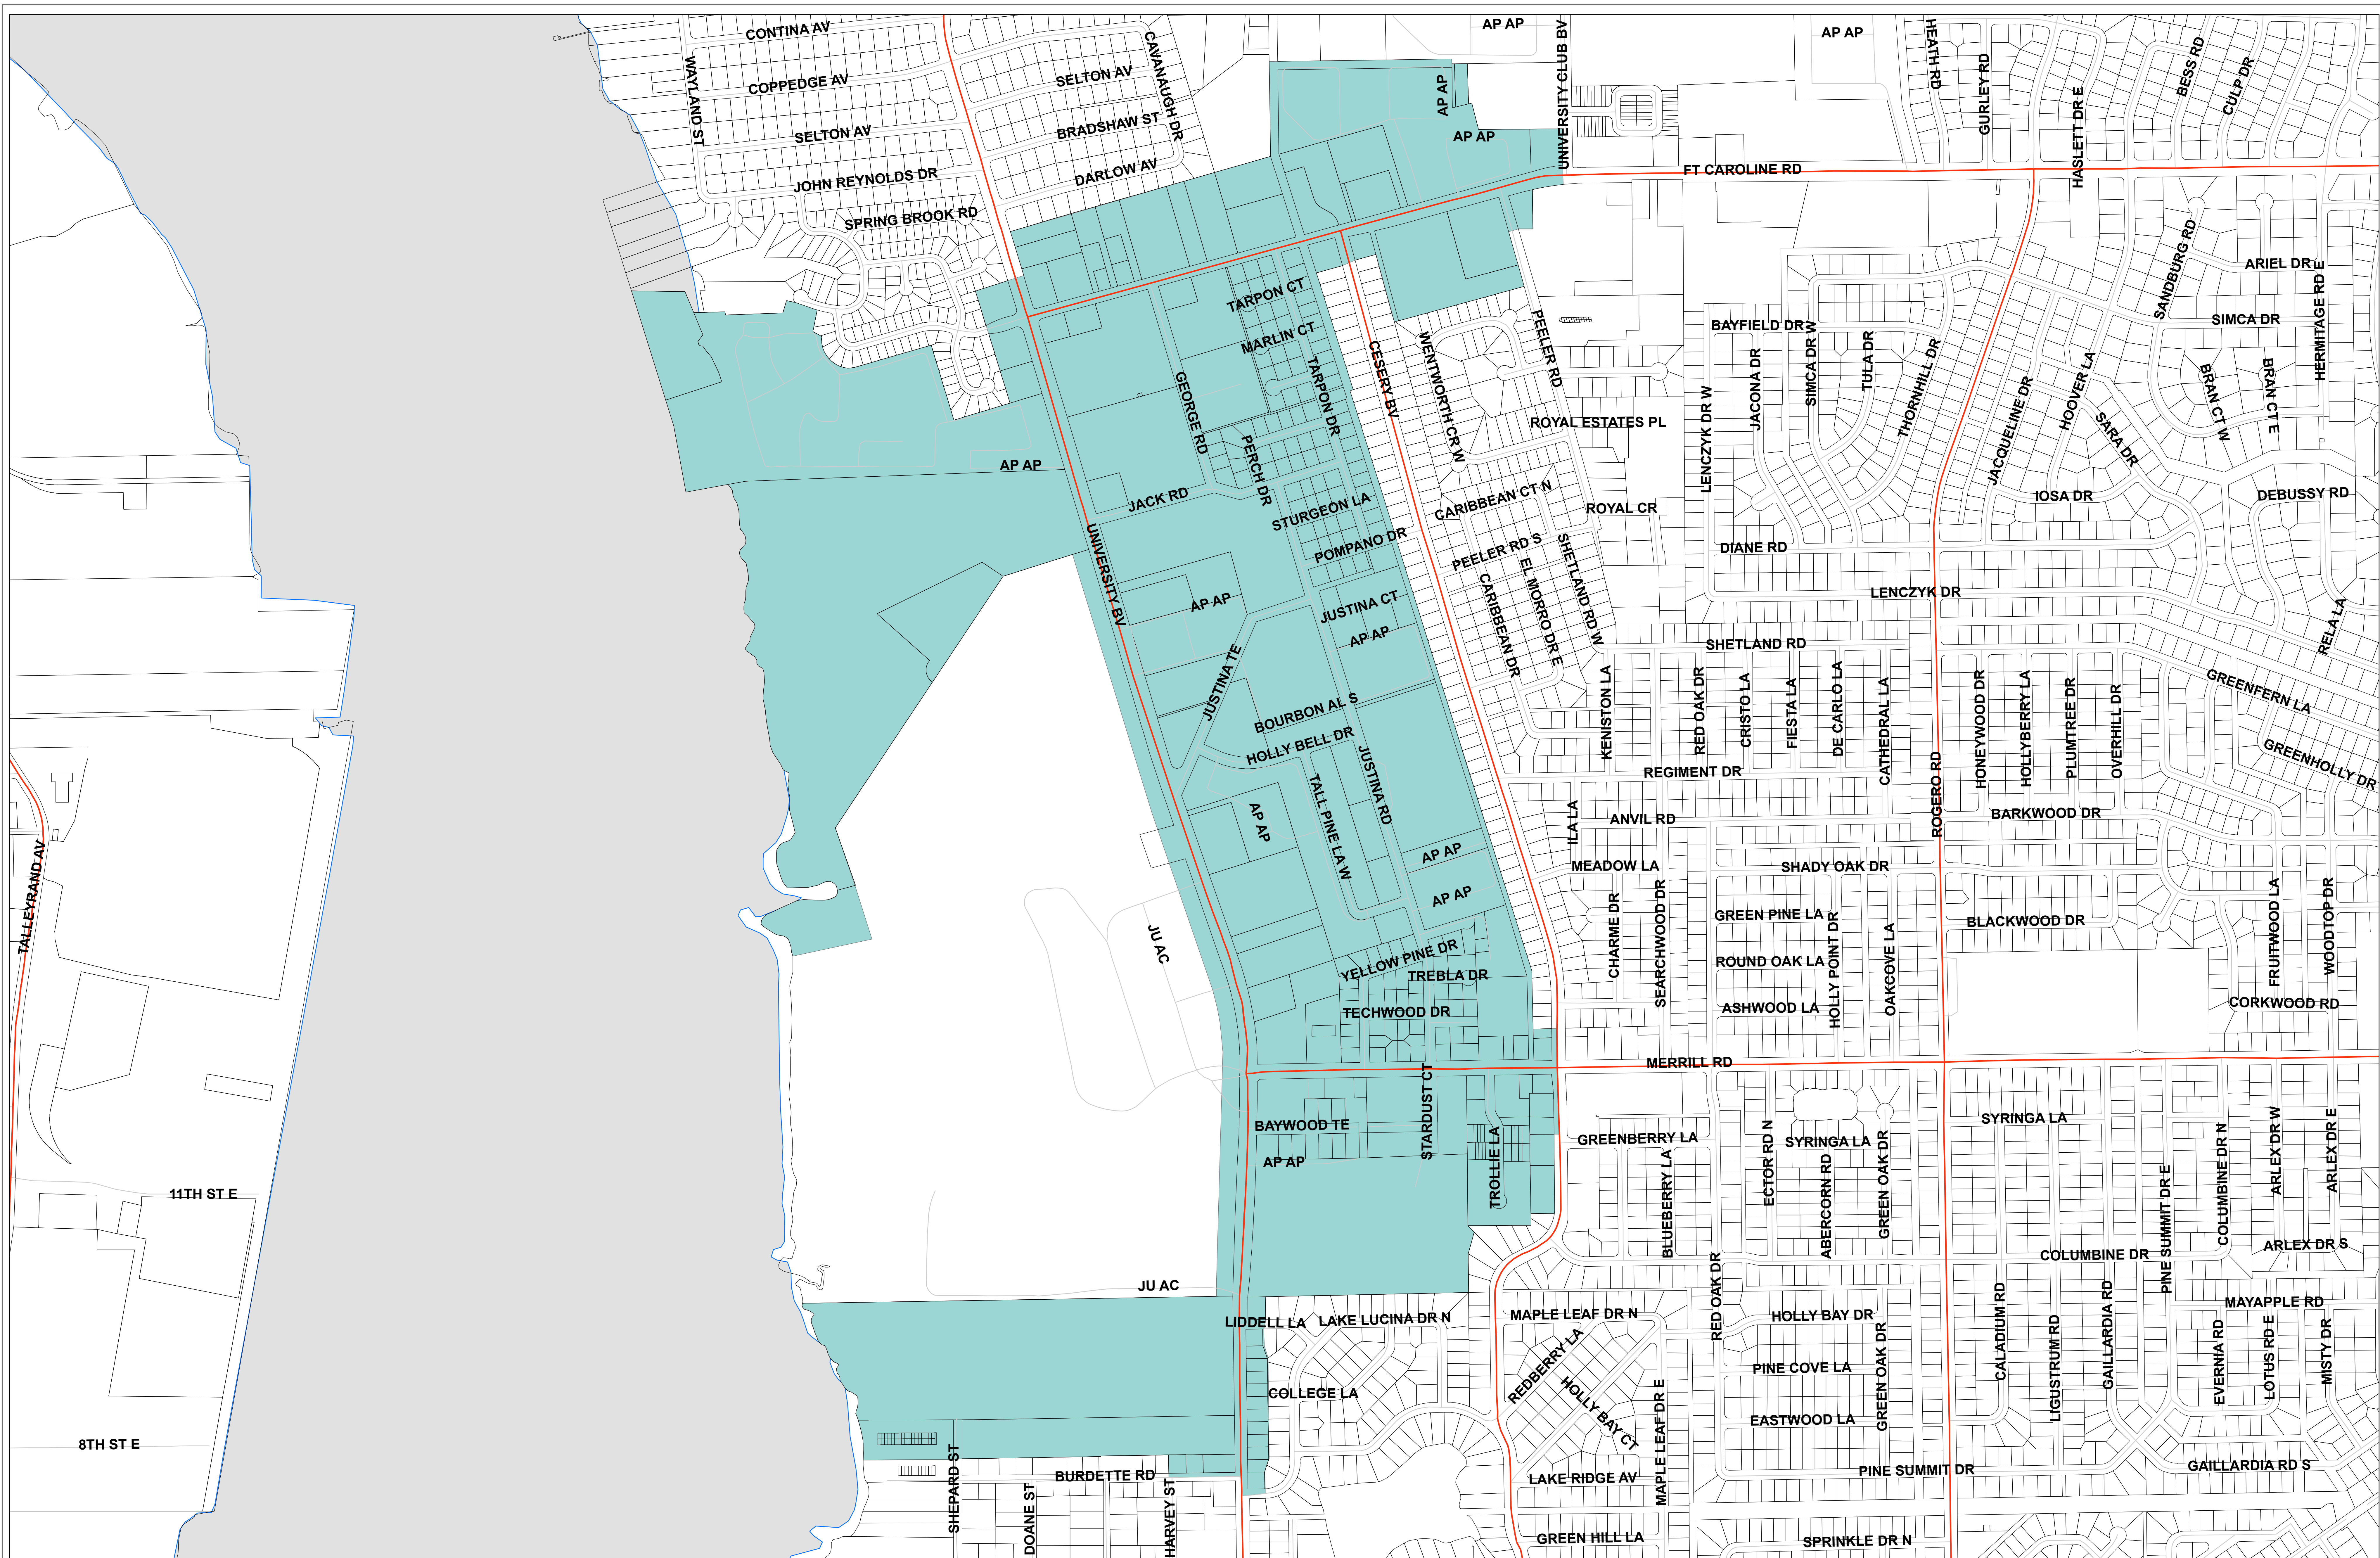

Arlington Overlay Character Areas

Developed by James M. Reed, AICP - jreed@coj.net
 February 15, 2018
 i:\users\jmr\ArcMap1_2018\Arlington_CRA
 Content intended for illustrative purposes only.

- Catalyst Character Area
- Merrill Commercial Character Area
- Arlington Road Character Area
- University Commercial Character Area
- University Village Character Area