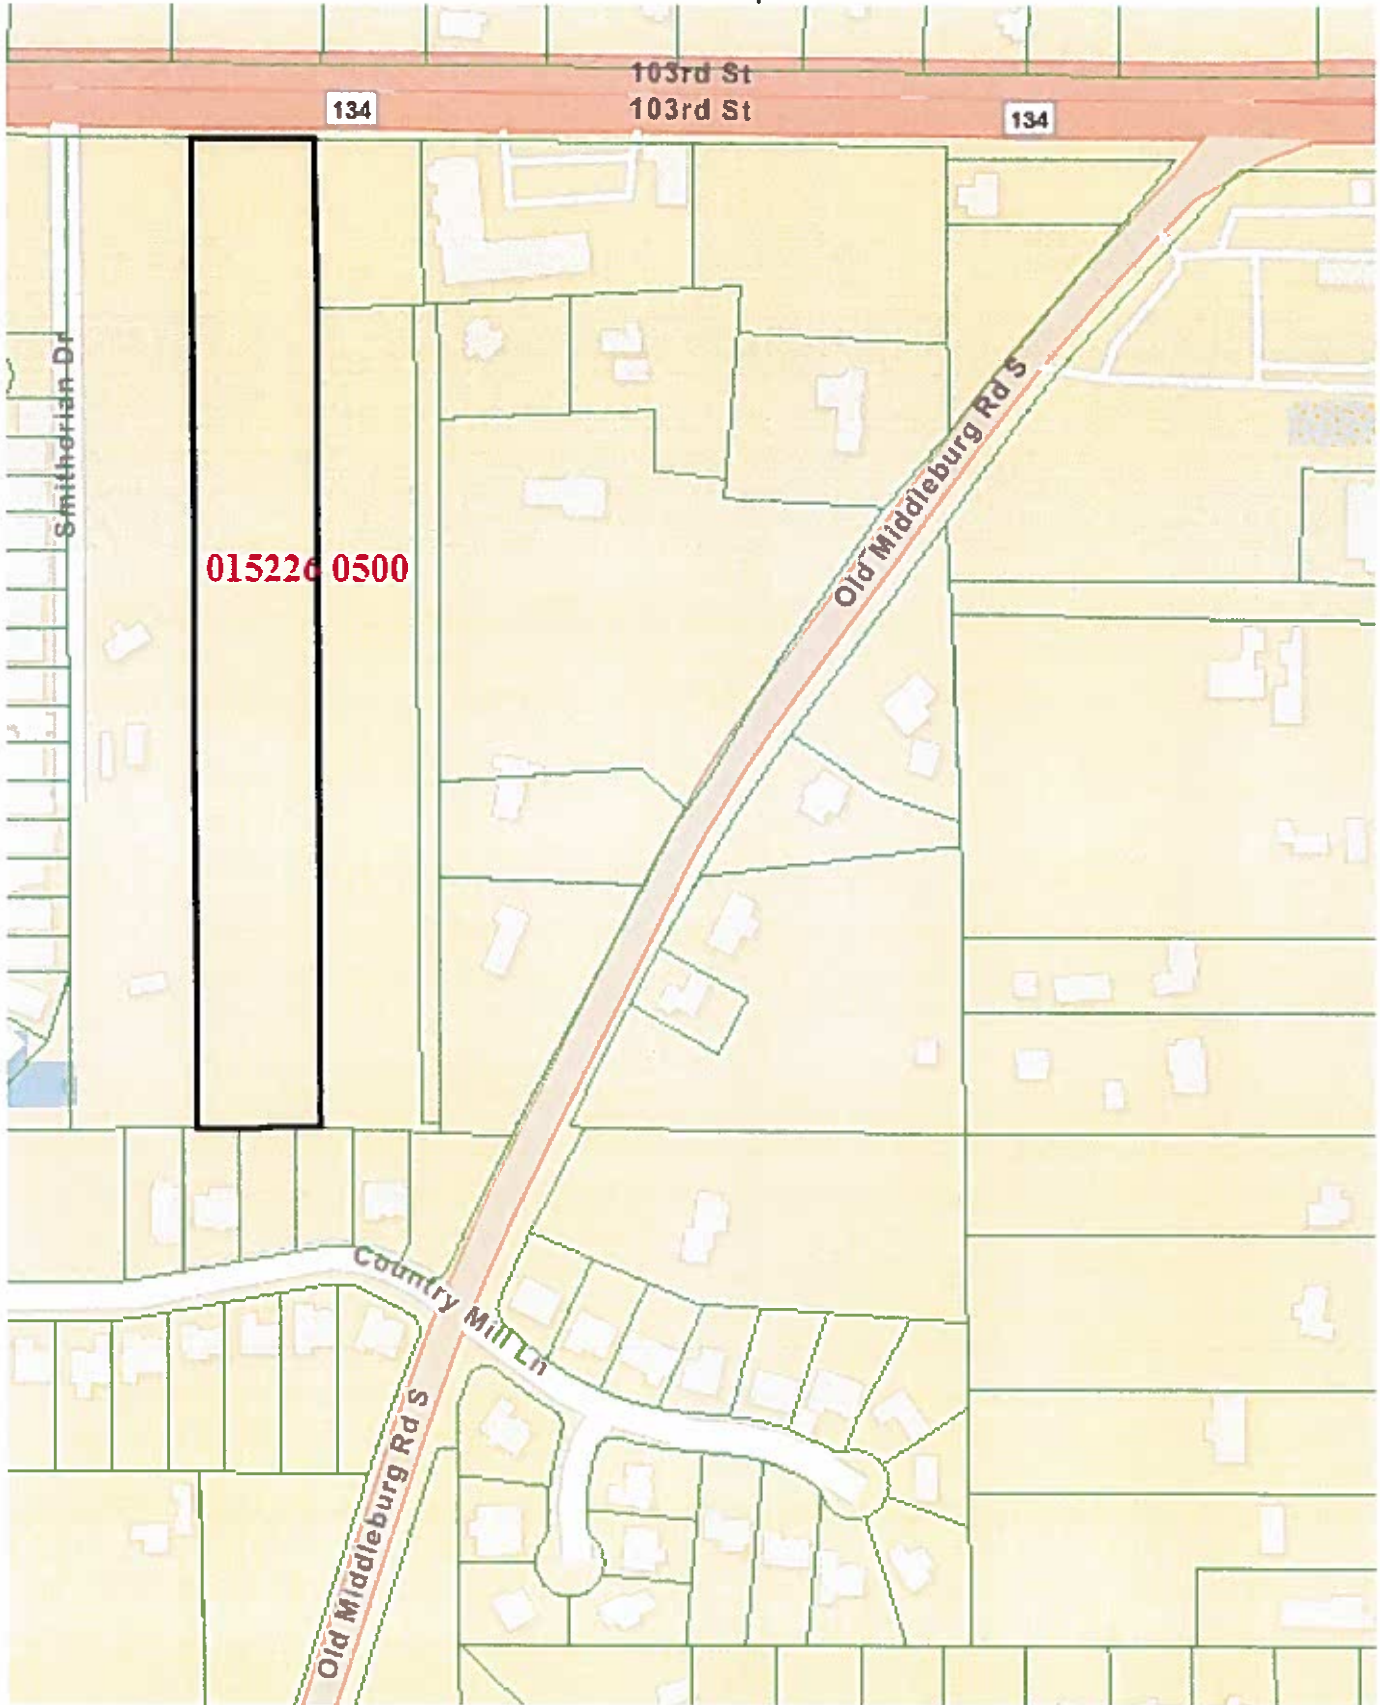

Old Middleburg Road
Serrano Parcel 102 RE# 015226 0500
Location Map

Old Middleburg Road
Serrano Parcel 102 RE# 015226 0500
Aerial Map