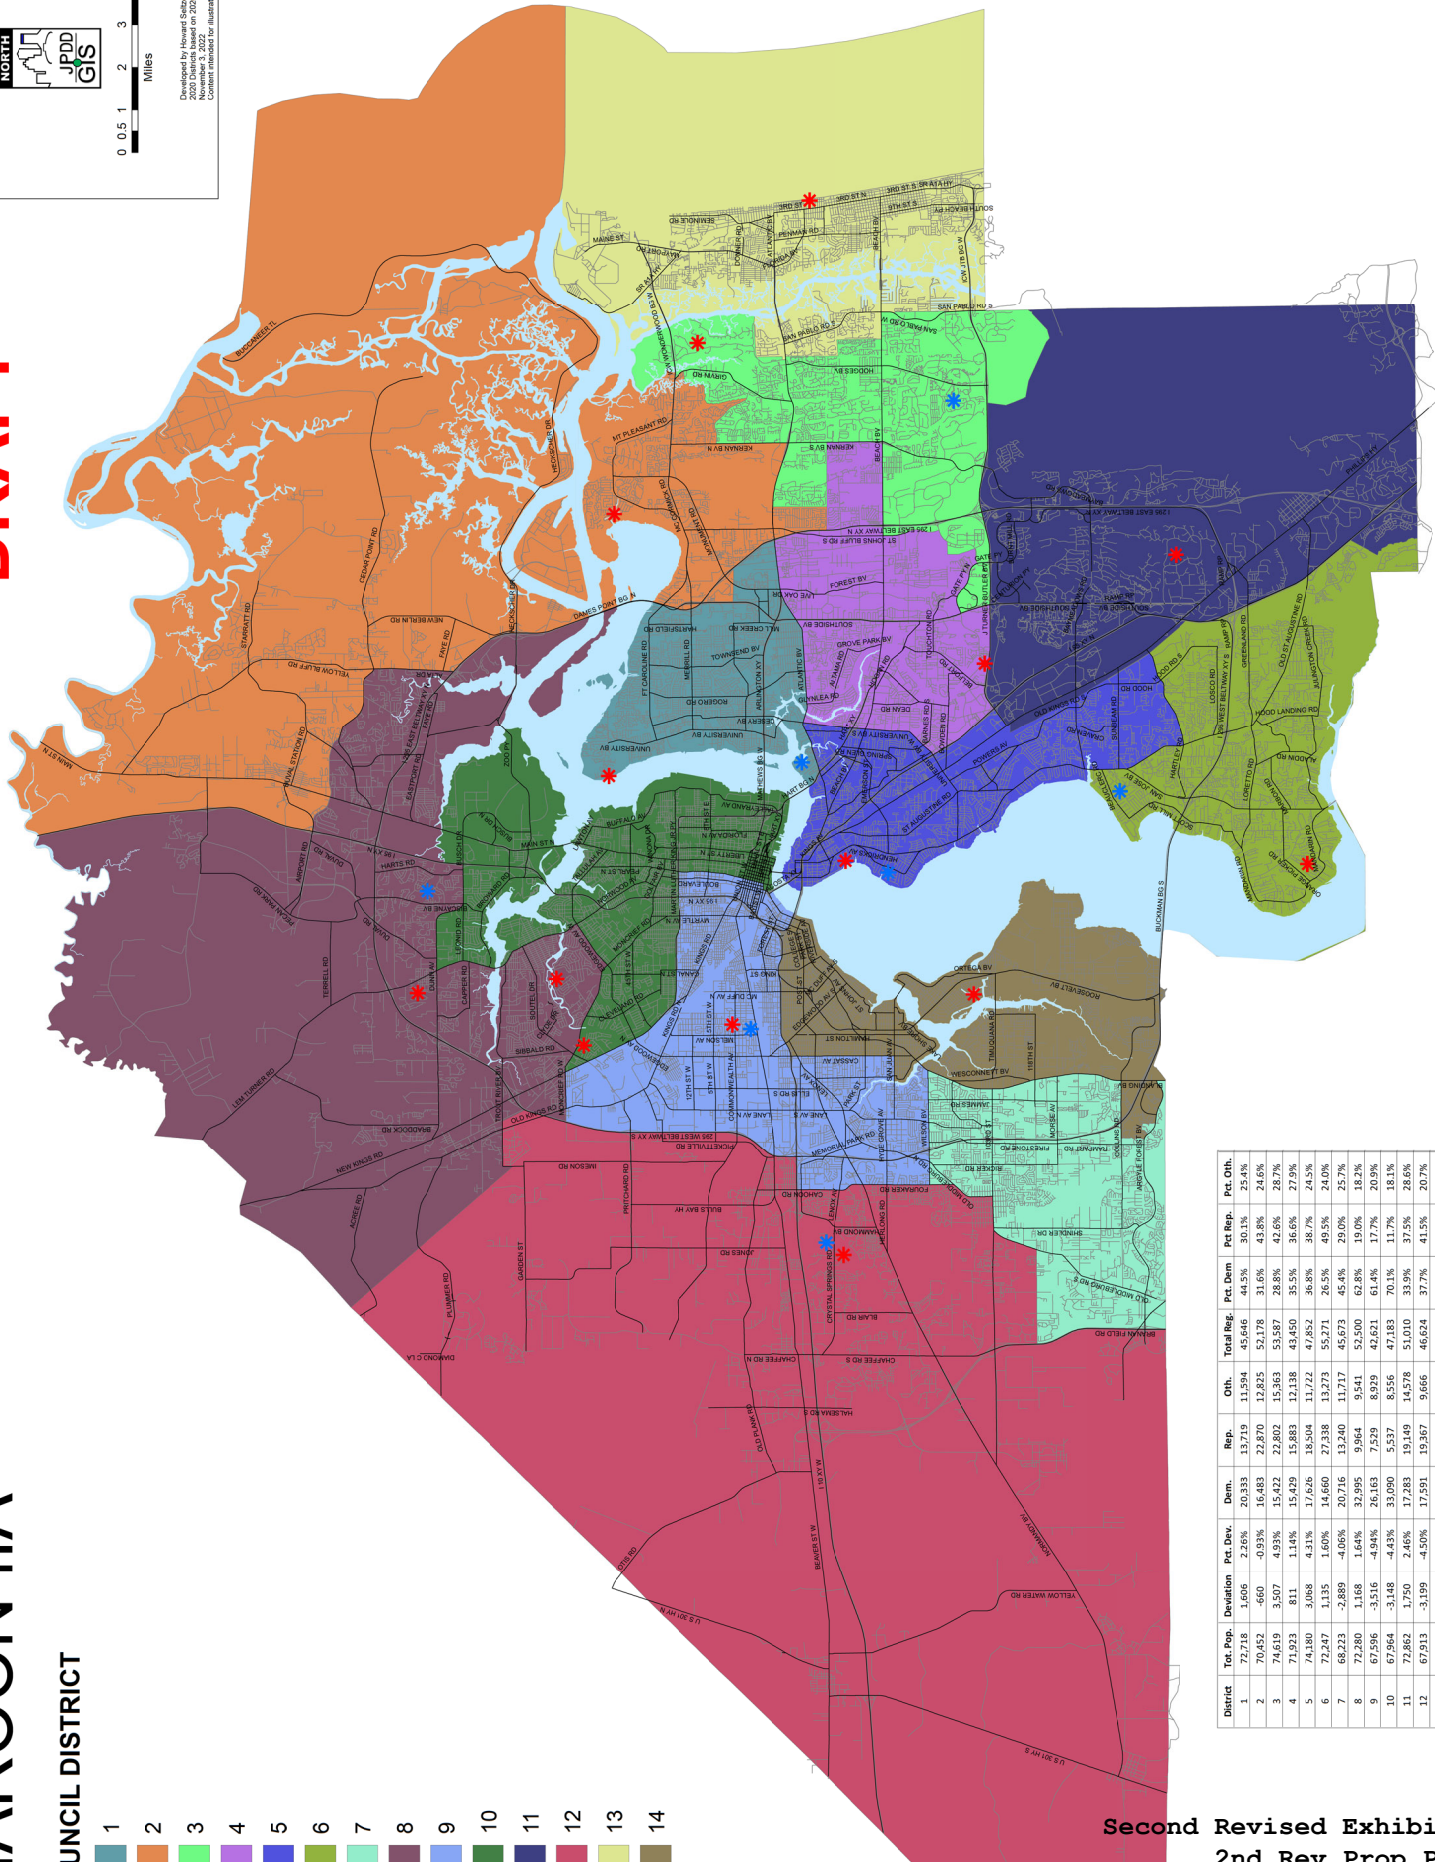

MAROON IIA

DRAFT

COUNCIL DISTRICT

District	Tot. Pop.	Deviation	Pct. Dev.	Dem.	Rep.	OTH.	Total Reg.	Pct. Dem.	Pct. Rep.	Pct. Oth.
1	72,718	1,606	2.26%	20,333	13,719	11,994	45,646	44.5%	30.1%	25.4%
2	70,452	-660	-0.93%	16,483	22,870	12,825	52,178	31.6%	43.8%	24.6%
3	74,619	3,507	4.93%	15,422	22,802	15,263	53,587	28.8%	42.6%	28.7%
4	71,923	811	1.14%	15,429	15,883	12,138	43,450	35.5%	36.6%	27.9%
5	74,180	3,068	4.13%	17,626	18,504	11,722	47,852	36.8%	38.7%	24.5%
6	72,247	1,135	1.60%	14,660	27,338	13,273	55,271	26.5%	49.5%	24.0%
7	68,223	-2,889	-4.06%	20,716	13,240	11,717	45,673	45.4%	29.0%	25.7%
8	72,280	1,168	1.64%	32,995	9,964	9,541	52,500	62.8%	19.0%	18.2%
9	67,596	-3,516	-4.94%	26,163	7,529	8,929	42,621	61.4%	17.7%	20.9%
10	67,964	-3,148	-4.33%	33,090	5,537	8,556	47,183	70.1%	11.7%	18.1%
11	72,862	1,750	2.46%	17,283	19,149	14,578	51,010	33.9%	37.5%	28.6%
12	67,913	-3,199	-4.50%	17,591	19,367	9,666	46,624	37.7%	41.5%	20.7%
13	74,348	3,236	4.55%	15,679	27,220	14,896	57,795	27.1%	47.1%	25.8%
14	68,242	-2,870	-4.04%	20,334	17,138	11,805	49,267	41.3%	34.8%	24.0%

0 0.5 1 2 3 4
Miles

Developed by: James S. Fisher, Inc. for the City of
2022 Districts based on 2020 US Census data
November 3, 2022
Content intended for illustrative purposes only