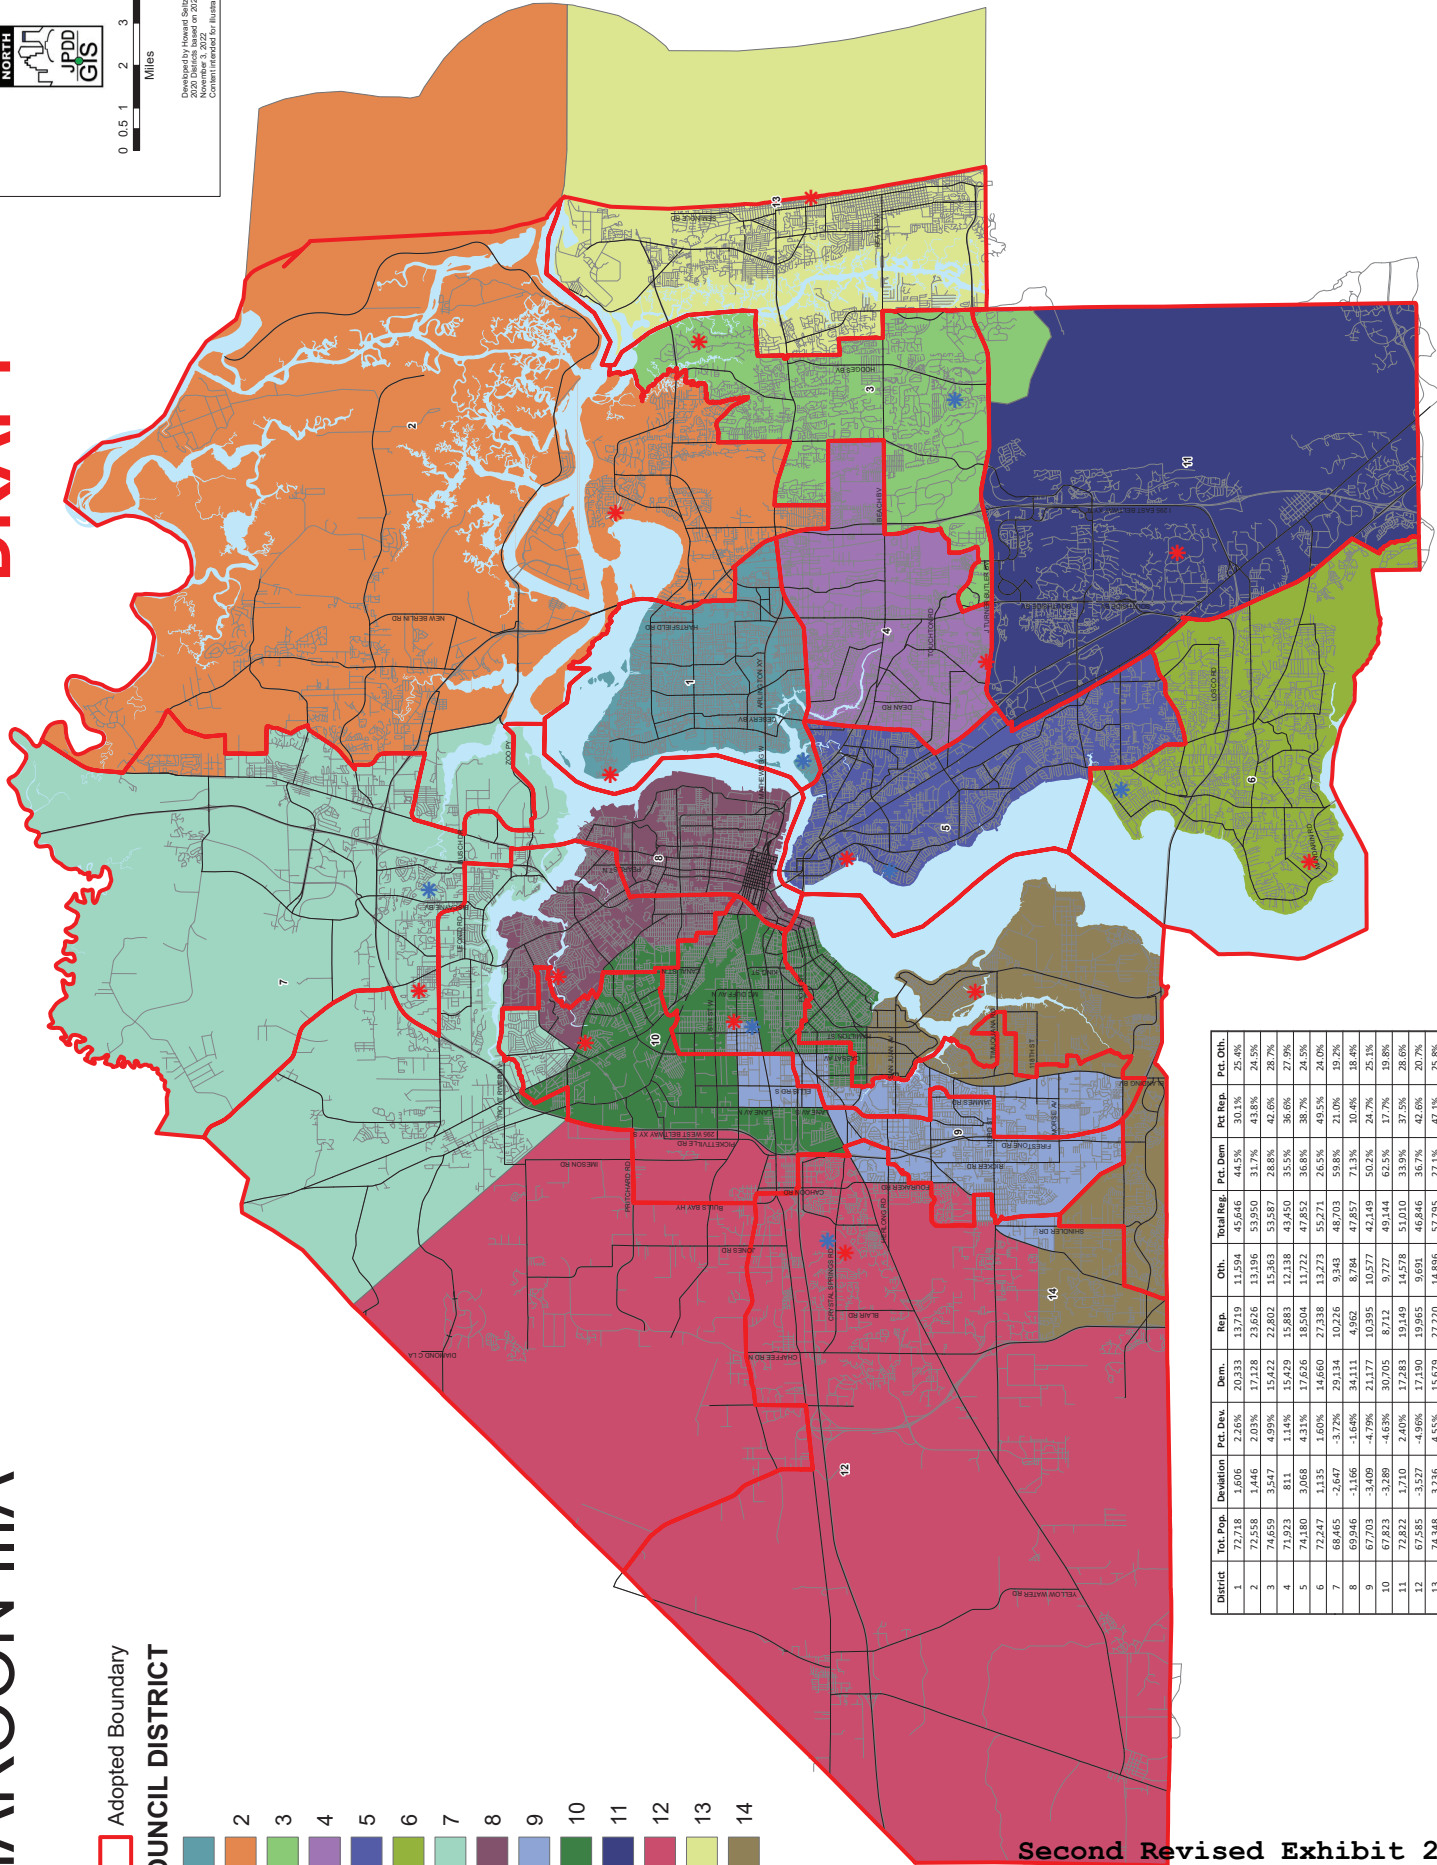

MAROON IIIA

DRAFT

Adopted Boundary
COUNCIL DISTRICT

District	Total Pop.	Deviation	Pct. Dev.	Dem.	Rep.	Oth.	Total Reg.	Pct. Dem.	Pct. Rep.	Pct. Oth.
1	72,718	1,605	2.16%	20,333	13,719	11,594	45,646	44.5%	30.1%	25.4%
2	72,558	1,445	2.01%	17,138	23,626	13,196	53,950	31.7%	43.8%	24.5%
3	72,659	3,547	4.89%	15,432	27,802	15,863	53,187	38.8%	42.6%	28.7%
4	71,933	811	1.14%	15,749	15,883	12,338	43,450	35.5%	36.6%	27.6%
5	72,180	3,088	4.31%	17,665	15,504	13,722	46,852	38.8%	38.7%	24.5%
6	72,247	1,135	1.60%	14,660	27,938	19,273	52,271	26.8%	49.5%	24.0%
7	68,465	-2,647	-3.72%	29,114	30,226	9,345	46,703	59.8%	21.0%	19.2%
8	69,946	-1,166	-1.68%	34,111	4,962	8,784	47,857	71.3%	30.4%	38.4%
9	67,003	-3,409	-4.79%	21,177	30,995	10,577	49,149	50.2%	24.7%	25.1%
10	67,823	-3,289	-4.85%	30,705	8,712	9,727	49,144	62.5%	17.7%	19.8%
11	72,822	1,710	2.40%	17,283	19,149	14,578	51,010	33.9%	37.5%	28.6%
12	67,585	-3,527	-4.96%	17,190	19,965	9,691	46,846	36.7%	42.6%	20.7%
13	74,348	3,236	4.55%	15,679	27,220	14,896	57,795	27.1%	47.1%	25.8%
14	68,590	-2,522	-3.55%	17,927	17,749	11,721	47,397	37.8%	37.4%	24.7%