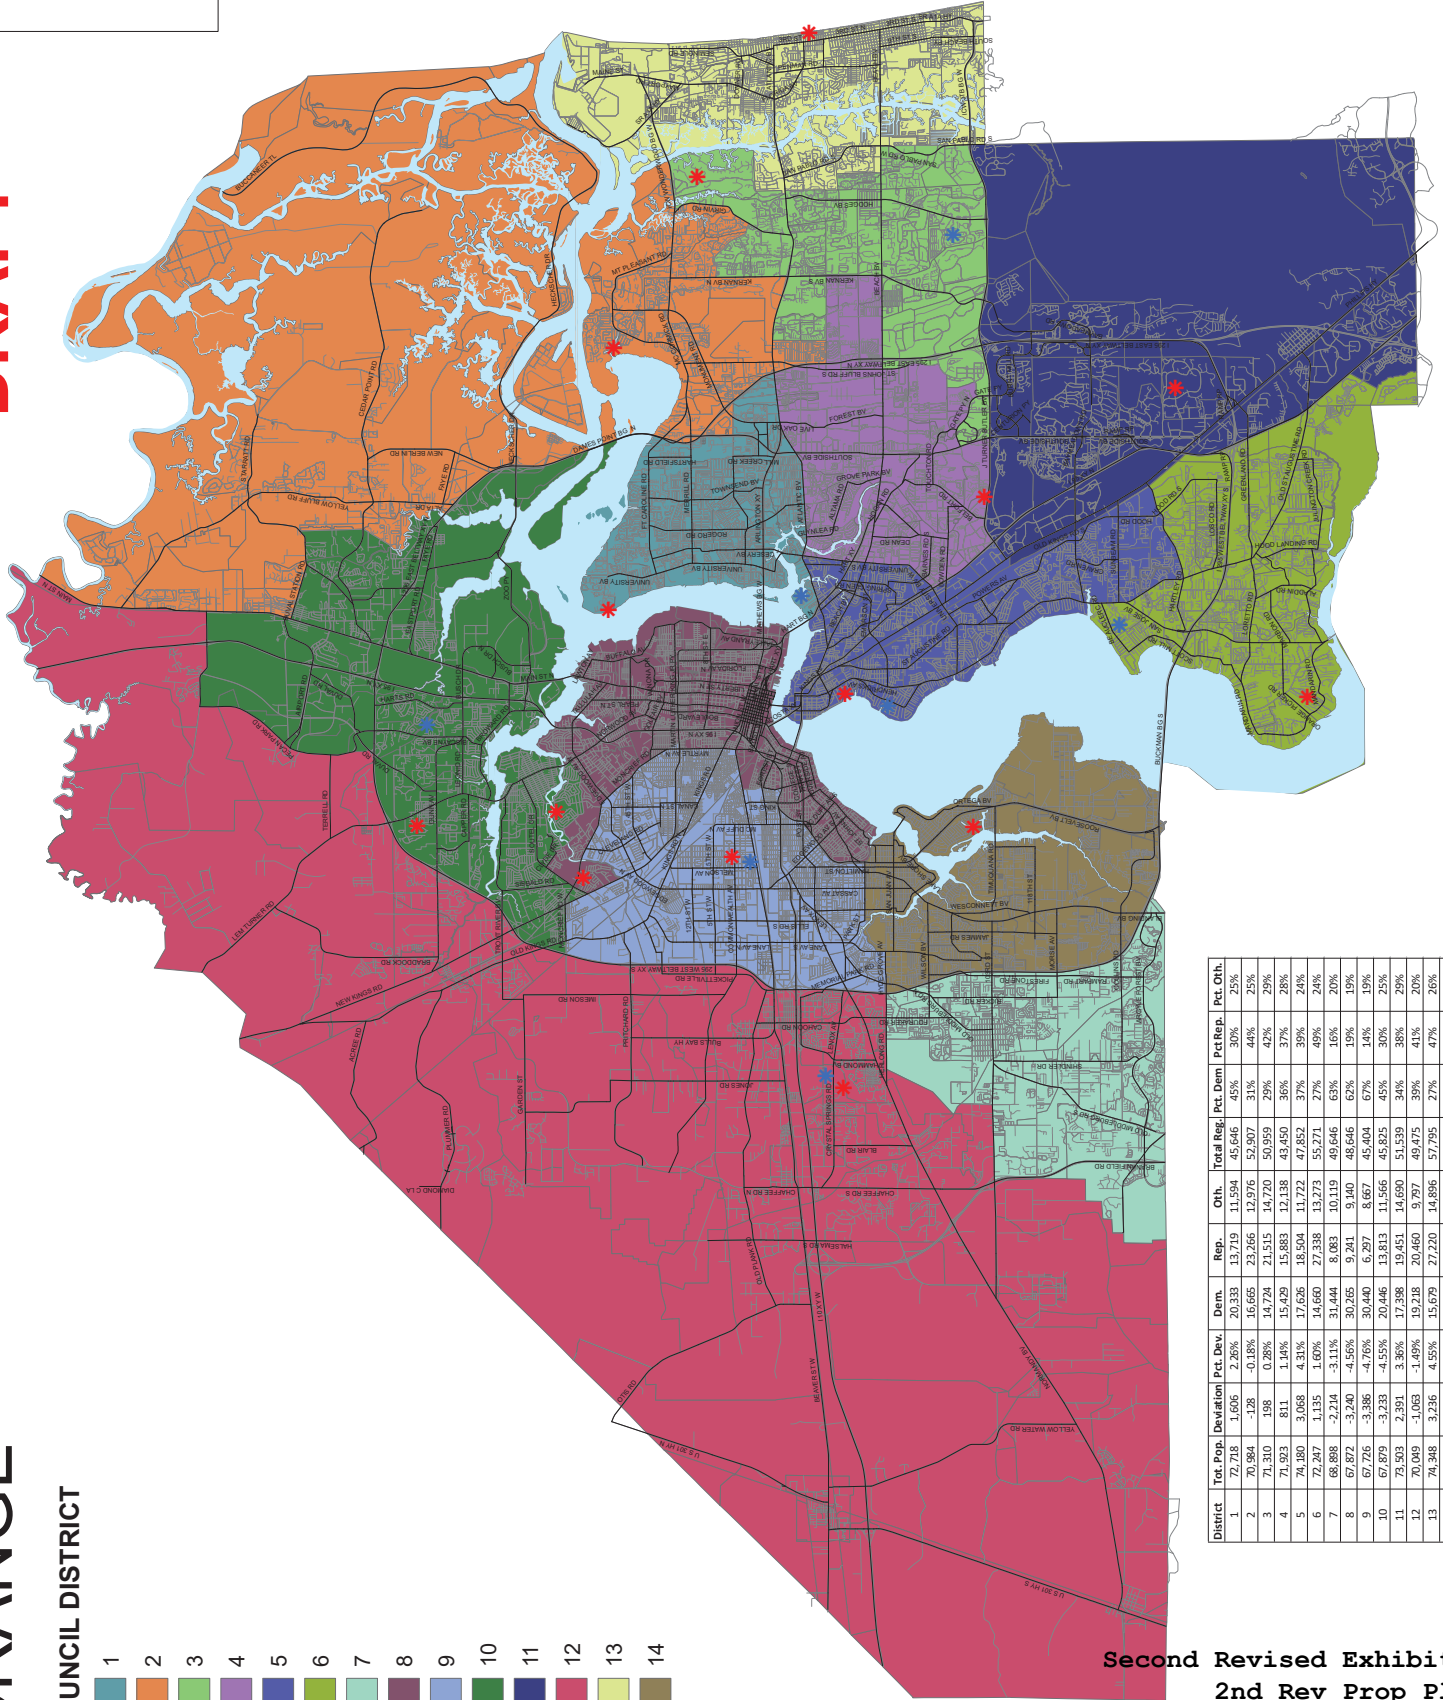

ORANGE

COUNCIL DISTRICT

DRAFT

District	Tot. Pop.	Deviation	Pct. Dev.	Dem.	Rep.	OTH.	Total Reg.	Pct. Dem.	Pct. Rep.	Pct. Oth.
1	72,718	1,606	2.26%	20,333	13,719	11,594	45,646	45%	30%	25%
2	70,864	-128	-0.18%	16,665	23,266	12,976	52,907	31%	44%	25%
3	71,310	198	0.28%	14,724	21,515	14,720	50,959	29%	42%	29%
4	71,933	811	1.14%	15,429	15,883	12,138	43,450	36%	37%	28%
5	74,860	3,668	4.91%	17,526	18,604	11,772	47,852	37%	29%	34%
6	77,897	1,135	1.46%	14,660	27,238	13,273	55,171	27%	40%	33%
7	66,868	-2,218	-3.31%	31,444	8,883	10,119	49,646	65%	16%	20%
8	67,872	-3,249	-4.79%	30,265	9,241	8,340	46,646	67%	19%	13%
9	67,226	-3,388	-4.96%	20,446	6,297	8,667	45,404	67%	14%	19%
10	67,879	-3,233	-4.76%	20,446	13,813	11,566	45,825	45%	30%	25%
11	73,893	2,931	3.96%	17,398	19,451	14,690	51,539	34%	38%	29%
12	70,089	-1,063	-1.49%	19,218	20,460	9,797	49,475	39%	41%	20%
13	74,388	3,236	4.35%	15,679	27,220	14,896	57,795	27%	47%	26%
14	71,980	818	1.15%	19,477	15,460	11,305	46,242	42%	33%	24%

NORTH
JRDD
GIS
0 0.5 1 2 3 4
Miles
Downloaded by Howard Scher, hsch@orangeclerk.com
2022 District based on 2020 US Census data
November 1, 2022
Construction is illustrative purposes only