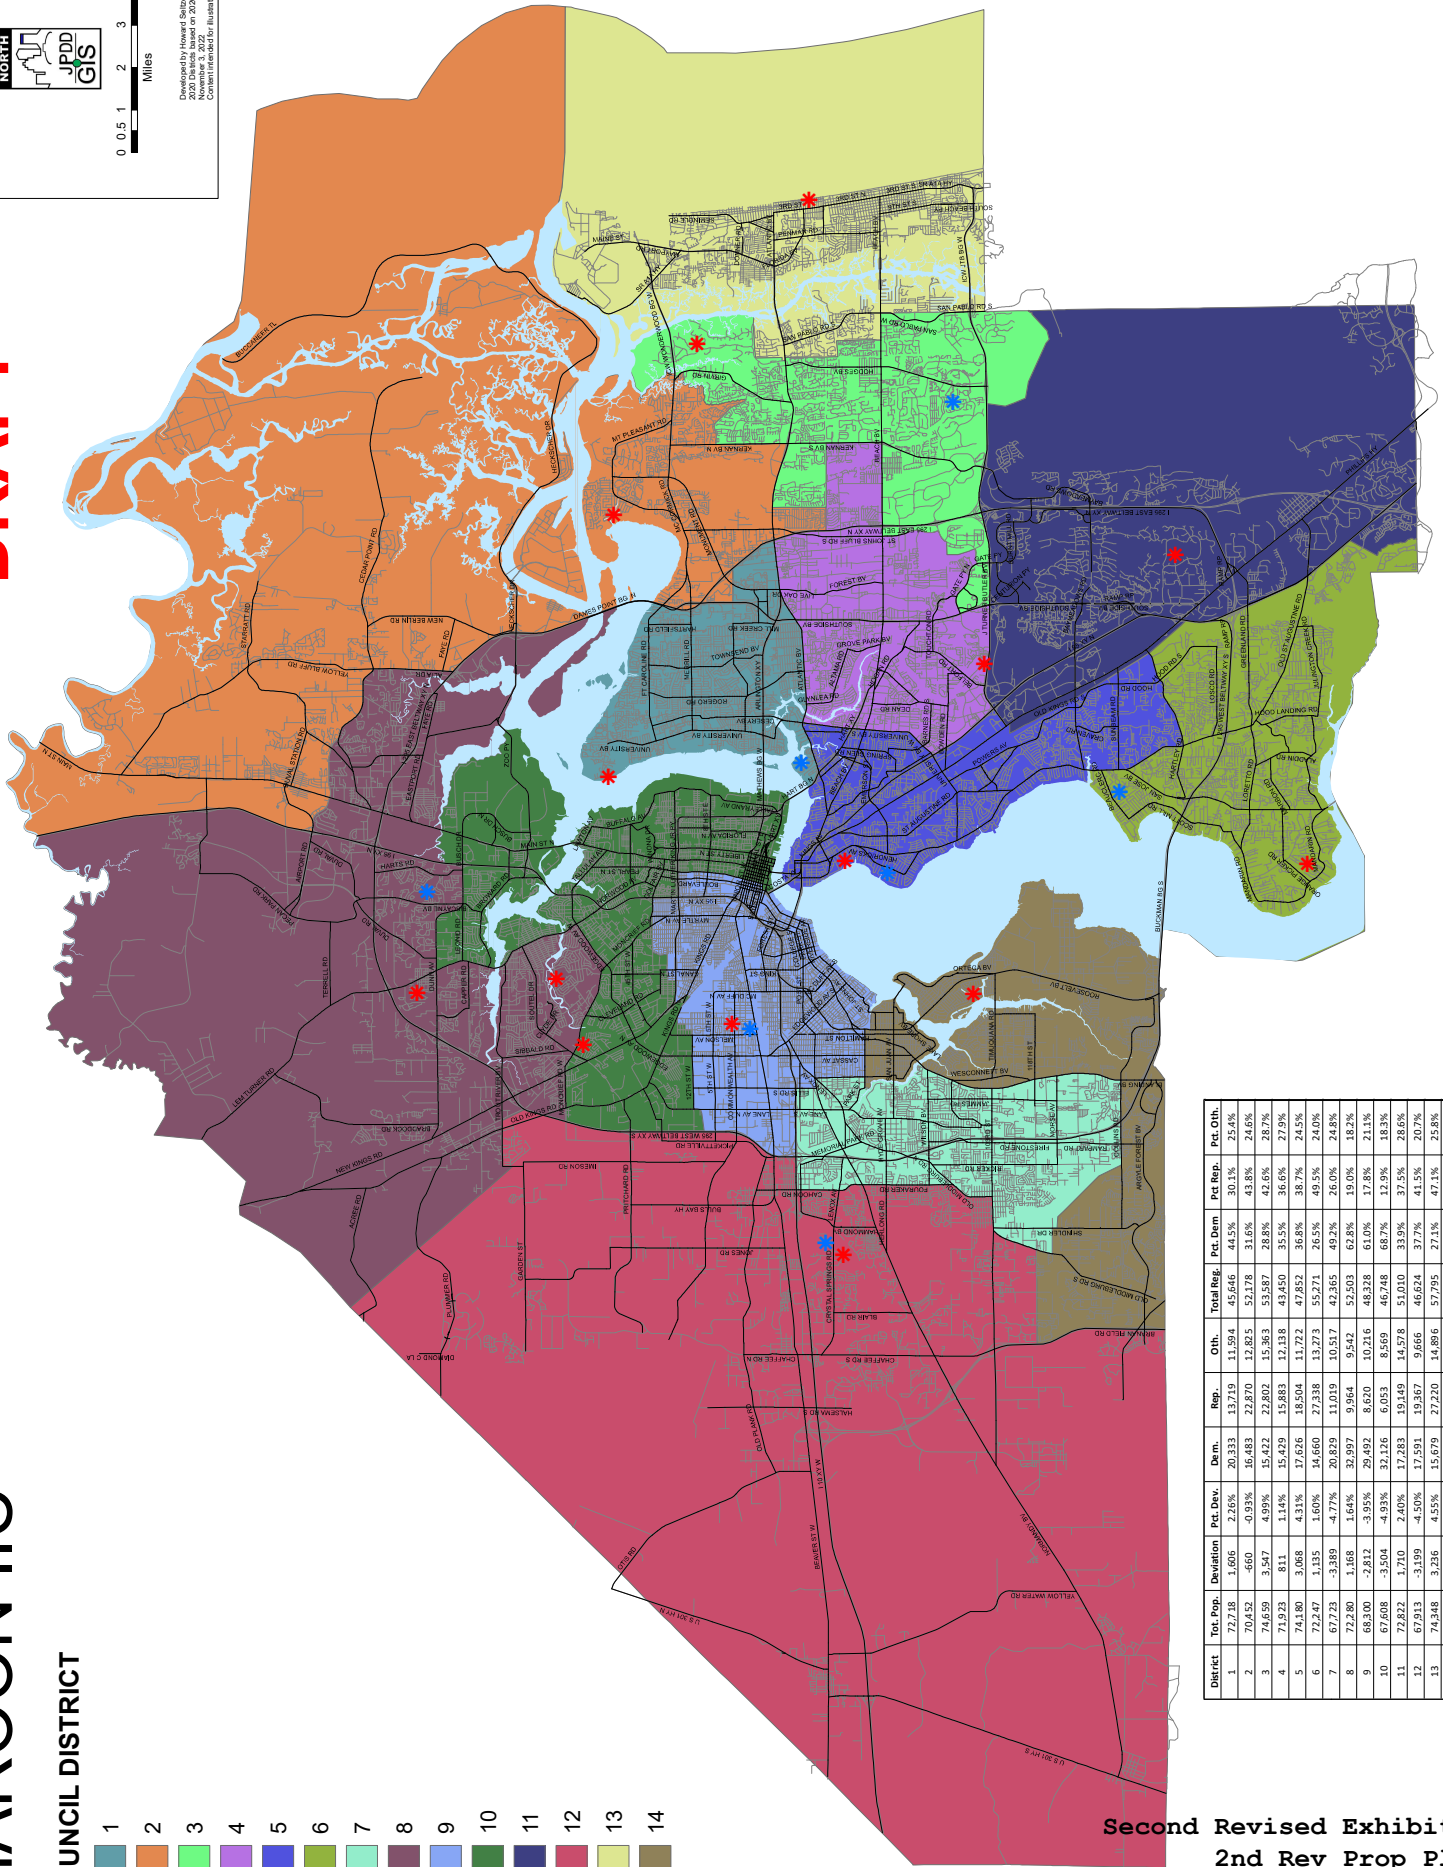

MAROON IIC

DRAFT

COUNCIL DISTRICT

District	Tot. Pop.	Deviation	Pct. Dev.	Dem.	Rep.	Oth.	Total Reg.	Pct. Dem	Pct. Rep.	Pct. Oth.
1	72,718	1,605	2.26%	20,333	13,719	11,594	45,646	44.5%	30.3%	25.4%
2	70,432	-660	-0.93%	36,483	22,870	12,825	52,778	31.6%	43.8%	24.6%
3	74,659	3,547	4.99%	35,422	22,802	15,363	53,587	28.8%	42.6%	28.7%
4	71,923	811	1.14%	35,429	15,883	12,138	43,450	35.5%	36.6%	27.9%
5	74,180	3,068	4.13%	37,626	18,504	11,722	47,852	36.8%	38.7%	24.5%
6	72,247	1,135	1.60%	34,660	27,338	13,273	55,271	26.5%	49.5%	24.0%
7	67,723	-3,889	-5.77%	20,839	11,019	10,517	42,265	49.2%	26.6%	24.8%
8	72,280	1,168	1.64%	29,937	9,964	9,542	52,503	67.8%	19.9%	18.2%
9	69,608	-2,812	-3.95%	29,492	8,620	10,216	48,328	61.0%	17.8%	21.1%
10	67,608	-3,504	-4.93%	32,126	6,053	8,559	46,748	66.7%	12.9%	18.3%
11	72,852	3,710	2.40%	17,881	19,149	14,578	51,610	33.9%	37.5%	28.6%
12	69,913	-3,199	-4.50%	17,591	19,367	9,666	46,624	37.7%	41.5%	20.7%
13	74,348	3,236	4.55%	15,679	27,220	14,896	57,795	27.1%	47.1%	25.8%
14	68,533	-2,579	-3.63%	17,923	17,747	11,719	47,389	37.8%	37.4%	24.7%