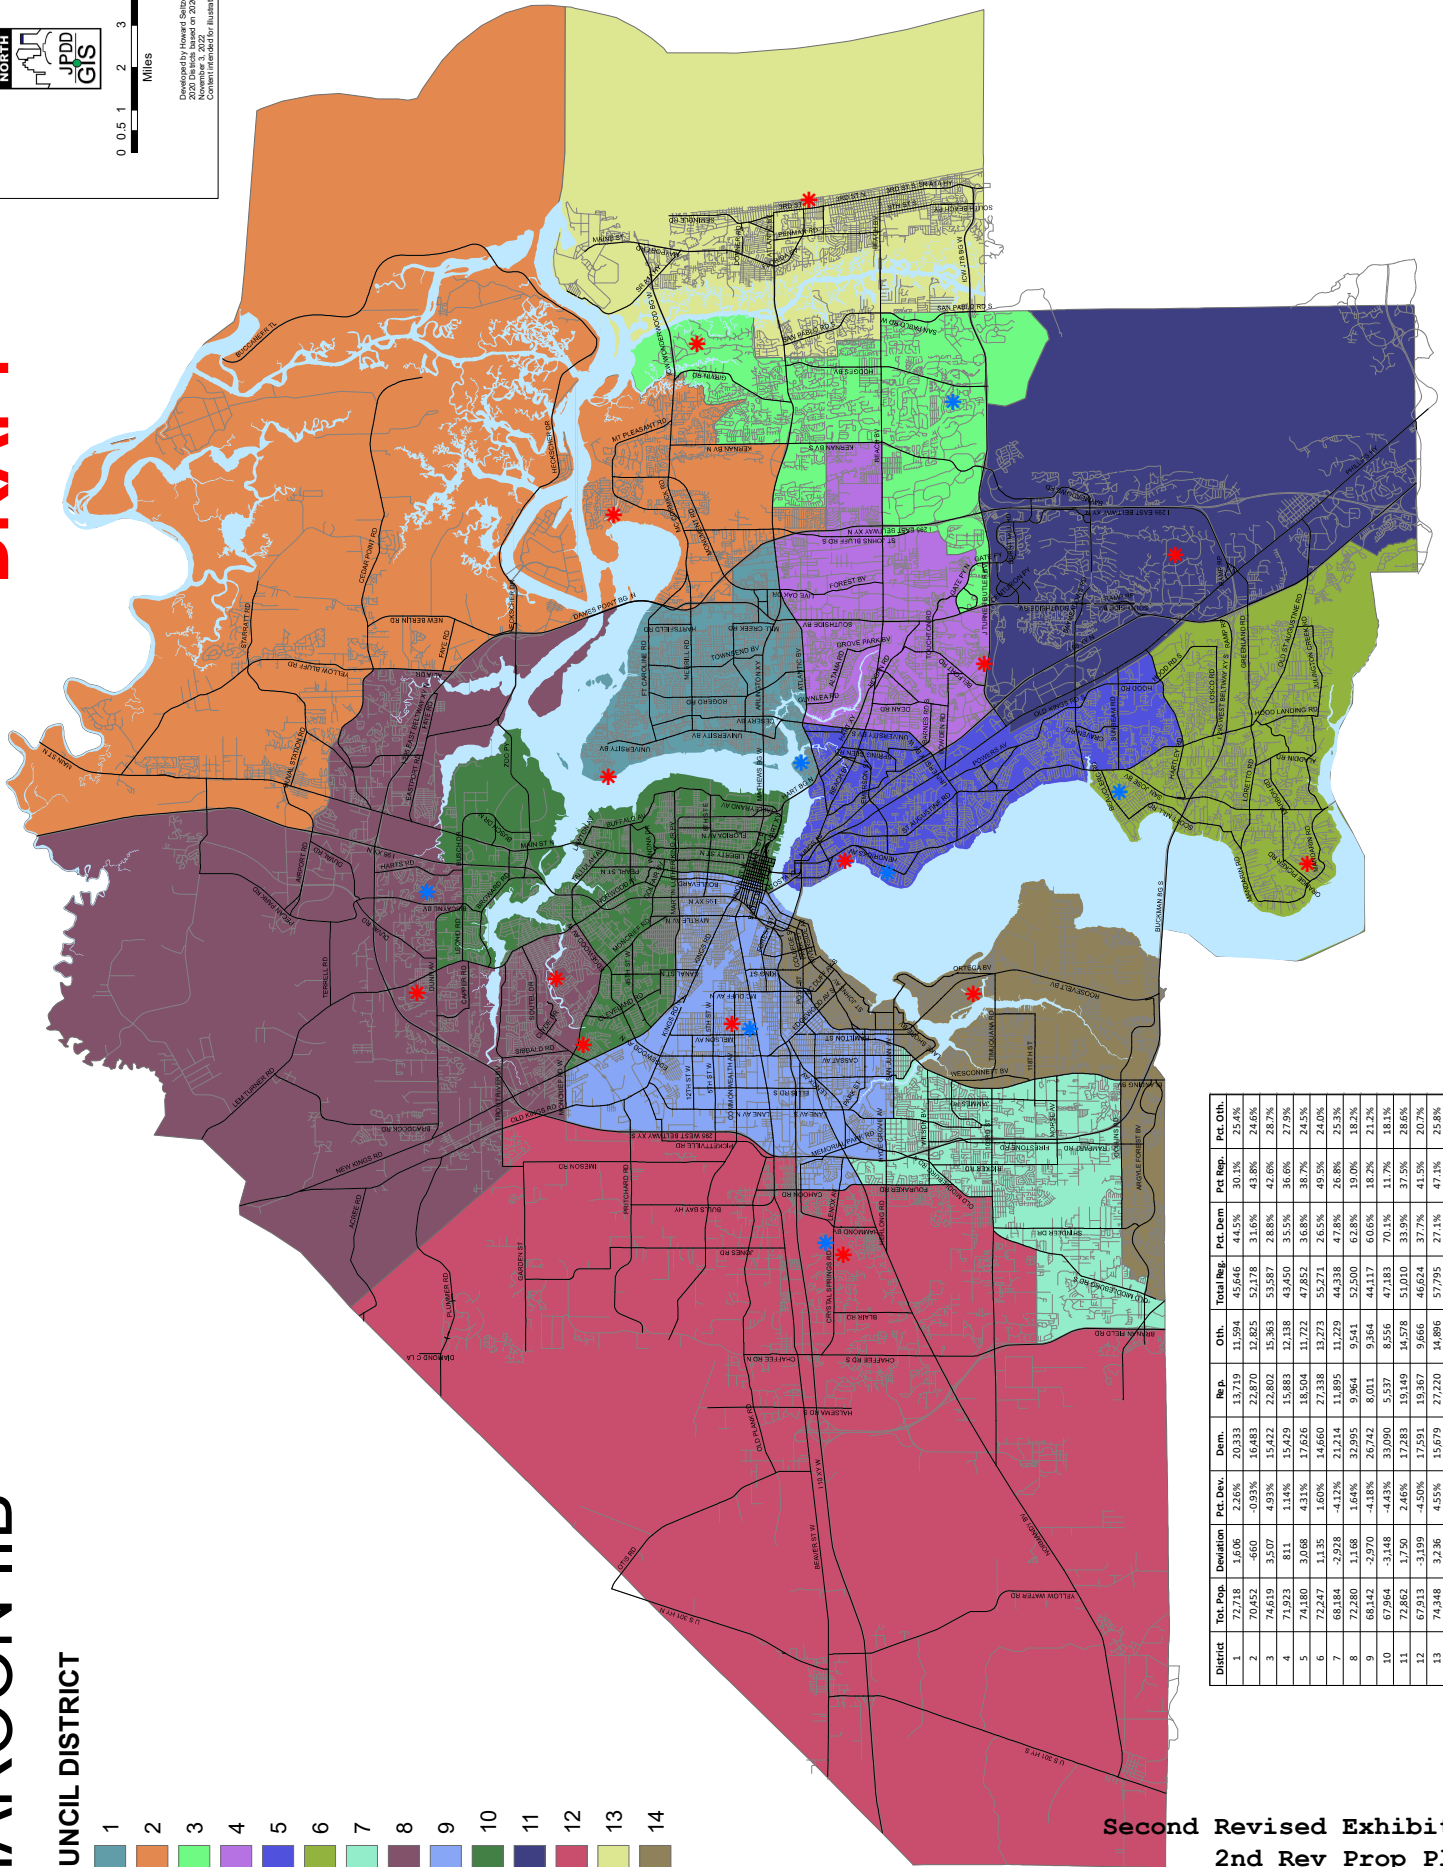

MAROON IIB

DRAFT

COUNCIL DISTRICT

District	Total Pop	Decision	Pct. Dem.	Dem.	Rep.	Oth.	Total Reg.	Pct. Dem.	Pct. Oth.
1	72,718	1,606	27.6%	20,333	13,719	11,594	45,646	44.5%	25.5%
2	70,452	-660	-0.9%	16,483	23,870	12,825	52,178	31.6%	43.8%
3	74,019	3,507	4.9%	15,472	22,802	15,363	53,587	28.6%	20.7%
4	71,923	811	1.1%	15,429	15,883	12,136	43,450	35.3%	36.6%
5	74,380	3,068	4.1%	17,626	19,304	11,721	47,852	36.8%	38.7%
6	72,247	1,135	1.6%	14,660	27,338	13,273	55,271	26.5%	49.5%
7	68,184	-2,928	-4.3%	21,214	11,895	11,219	44,338	47.8%	26.8%
8	72,280	1,168	1.6%	32,995	9,964	9,141	52,500	62.8%	19.0%
9	68,142	-2,970	-4.4%	26,742	8,011	9,164	44,117	60.6%	18.2%
10	67,954	-3,148	-4.6%	33,090	5,537	8,556	47,183	70.1%	11.7%
11	72,862	1,750	2.4%	17,283	19,149	14,578	51,010	33.9%	37.5%
12	67,913	-3,199	-4.7%	17,591	19,367	14,566	46,624	37.7%	41.5%
13	74,348	3,236	4.3%	15,679	27,220	14,886	57,795	27.1%	47.1%
14	67,735	-3,377	-5.0%	19,257	17,991	11,858	49,106	39.2%	36.6%

0 0.5 1 2 3 4
Miles

Developed by Howard S. Scher, Inc. for the District of Columbia
November 3, 2022
2022 District based on 2020 US Census data
Consultants only for illustrative purposes only