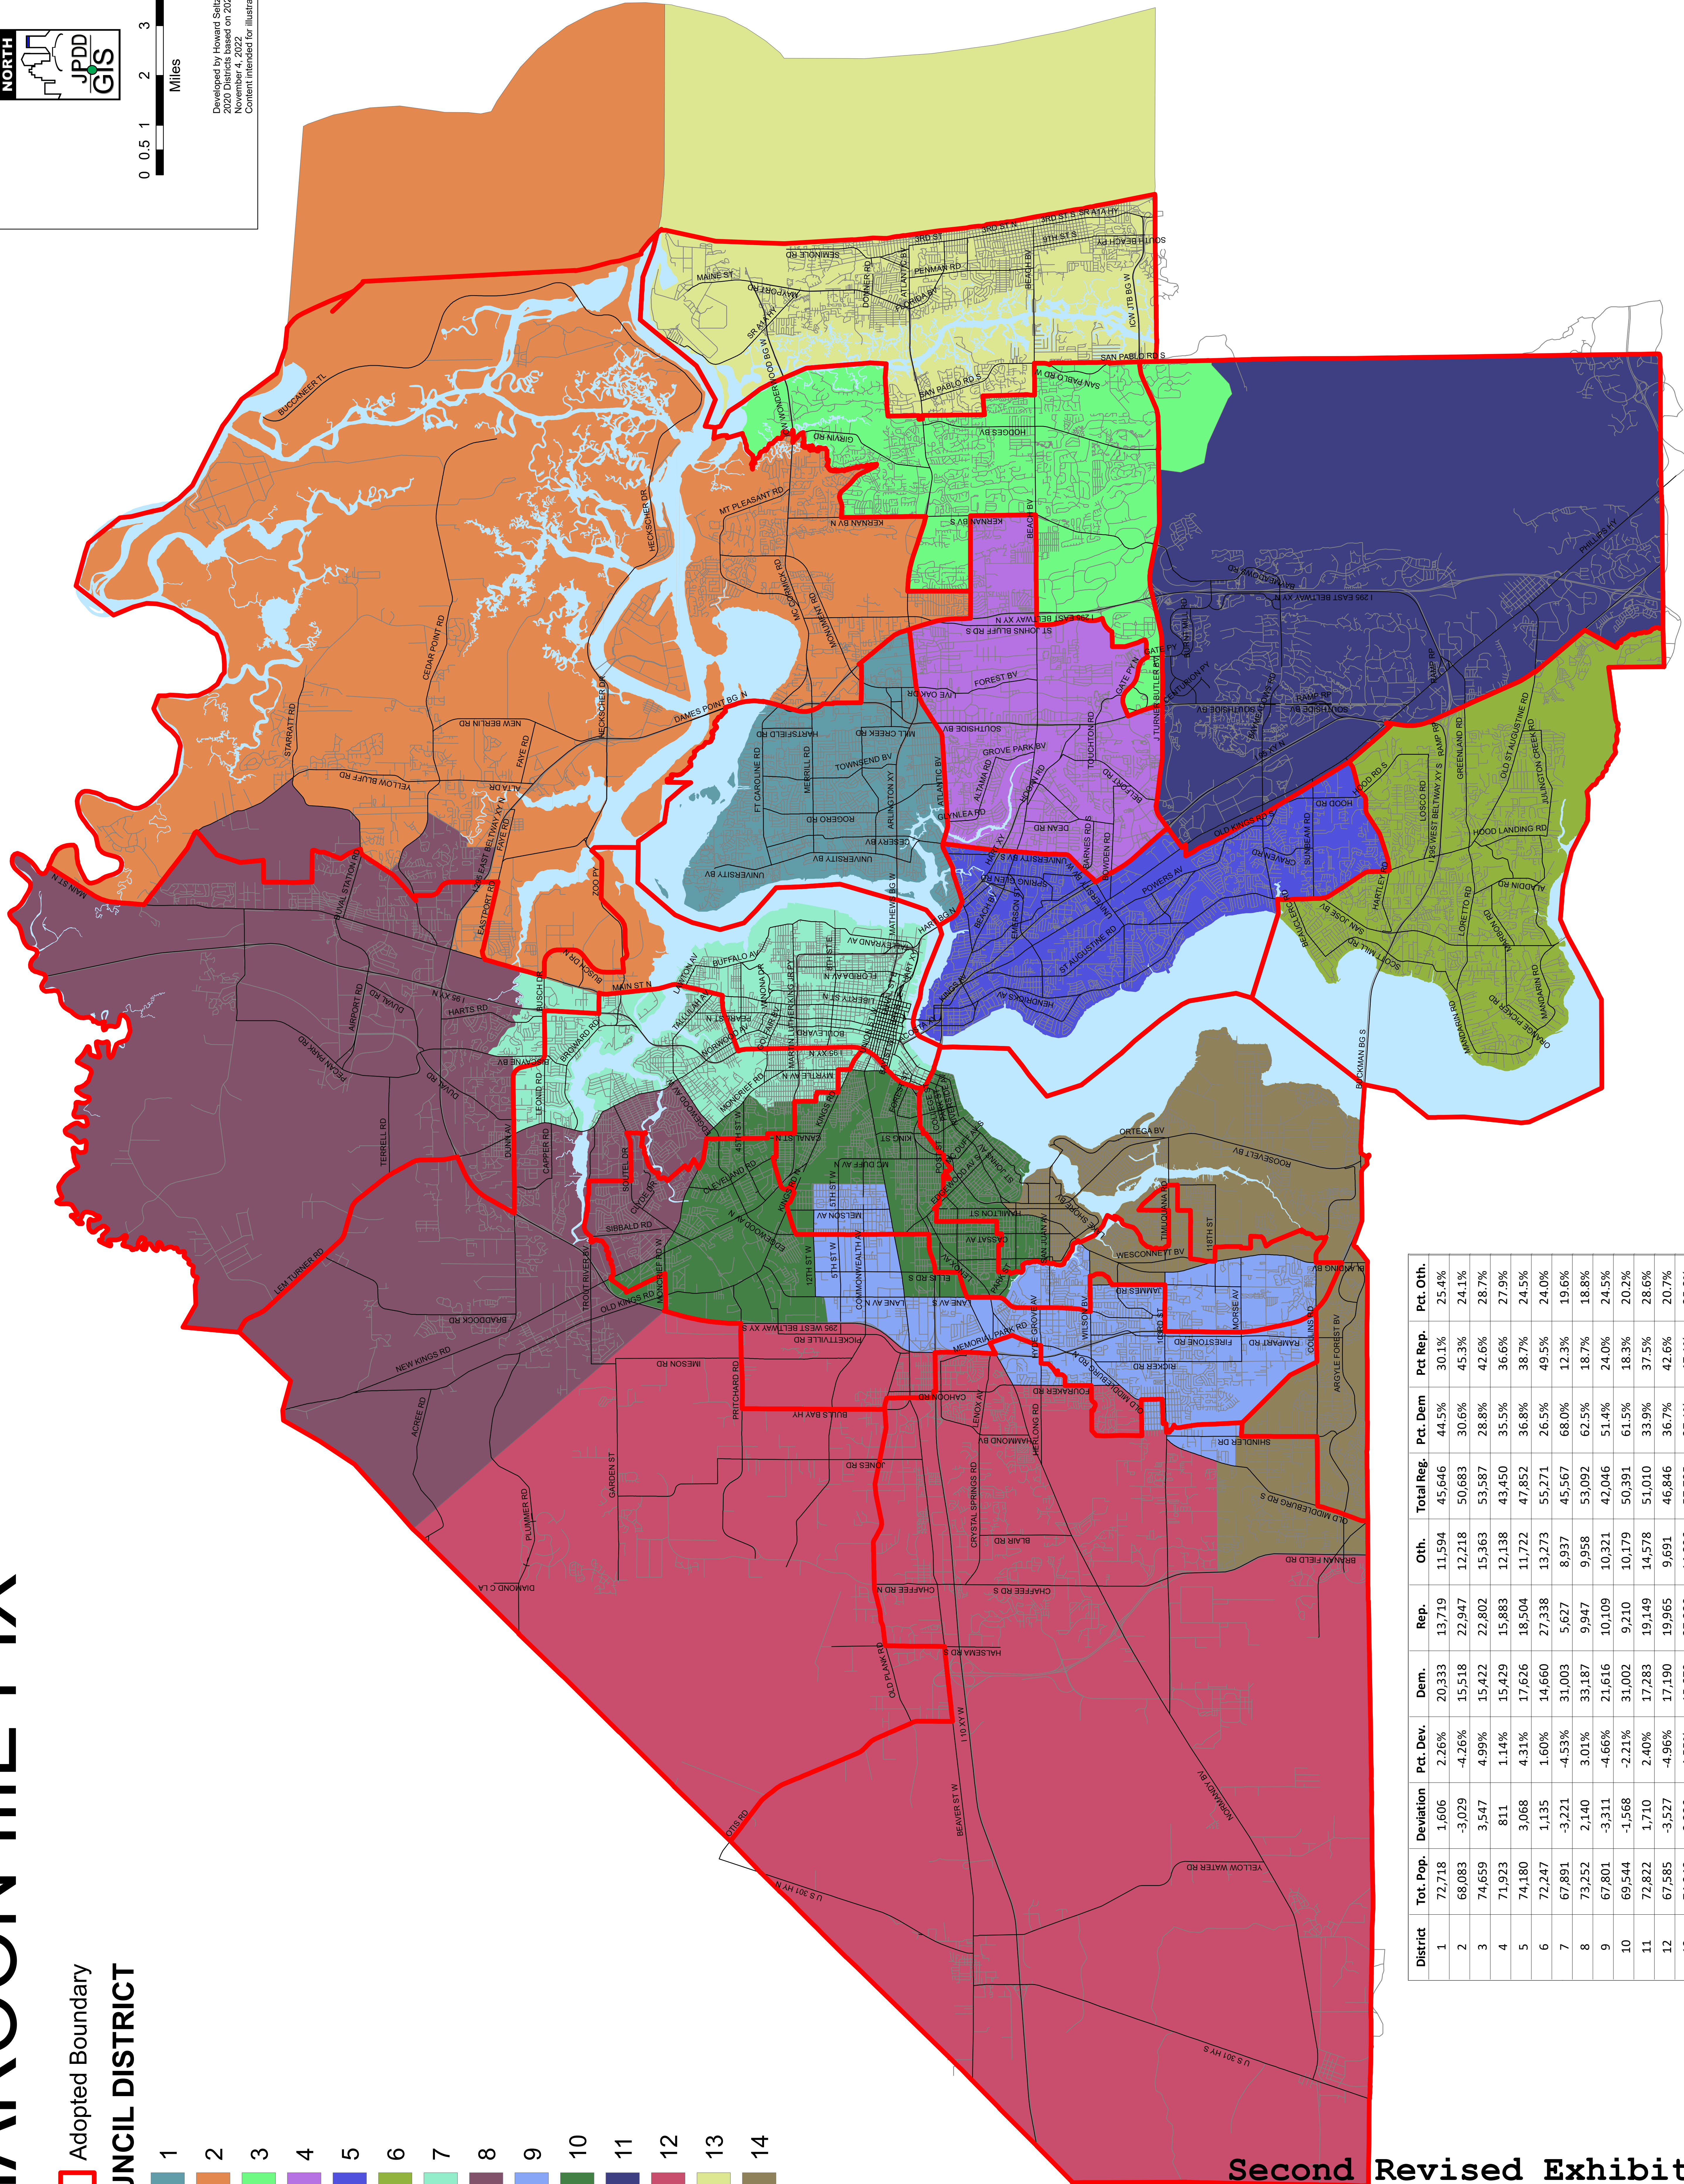

# MAROON III E FIX

Adopted Boundary  
**COUNCIL DISTRICT**

- 1
- 2
- 3
- 4
- 5
- 6
- 7
- 8
- 9
- 10
- 11
- 12
- 13
- 14

0 0.5 1 2 3 4  
Miles

Developed by Howard Seltzer hselz@coj.net  
 2020  
 Based on 2020 US Census Data  
 November 4, 2022  
 Content intended for illustrative purposes only