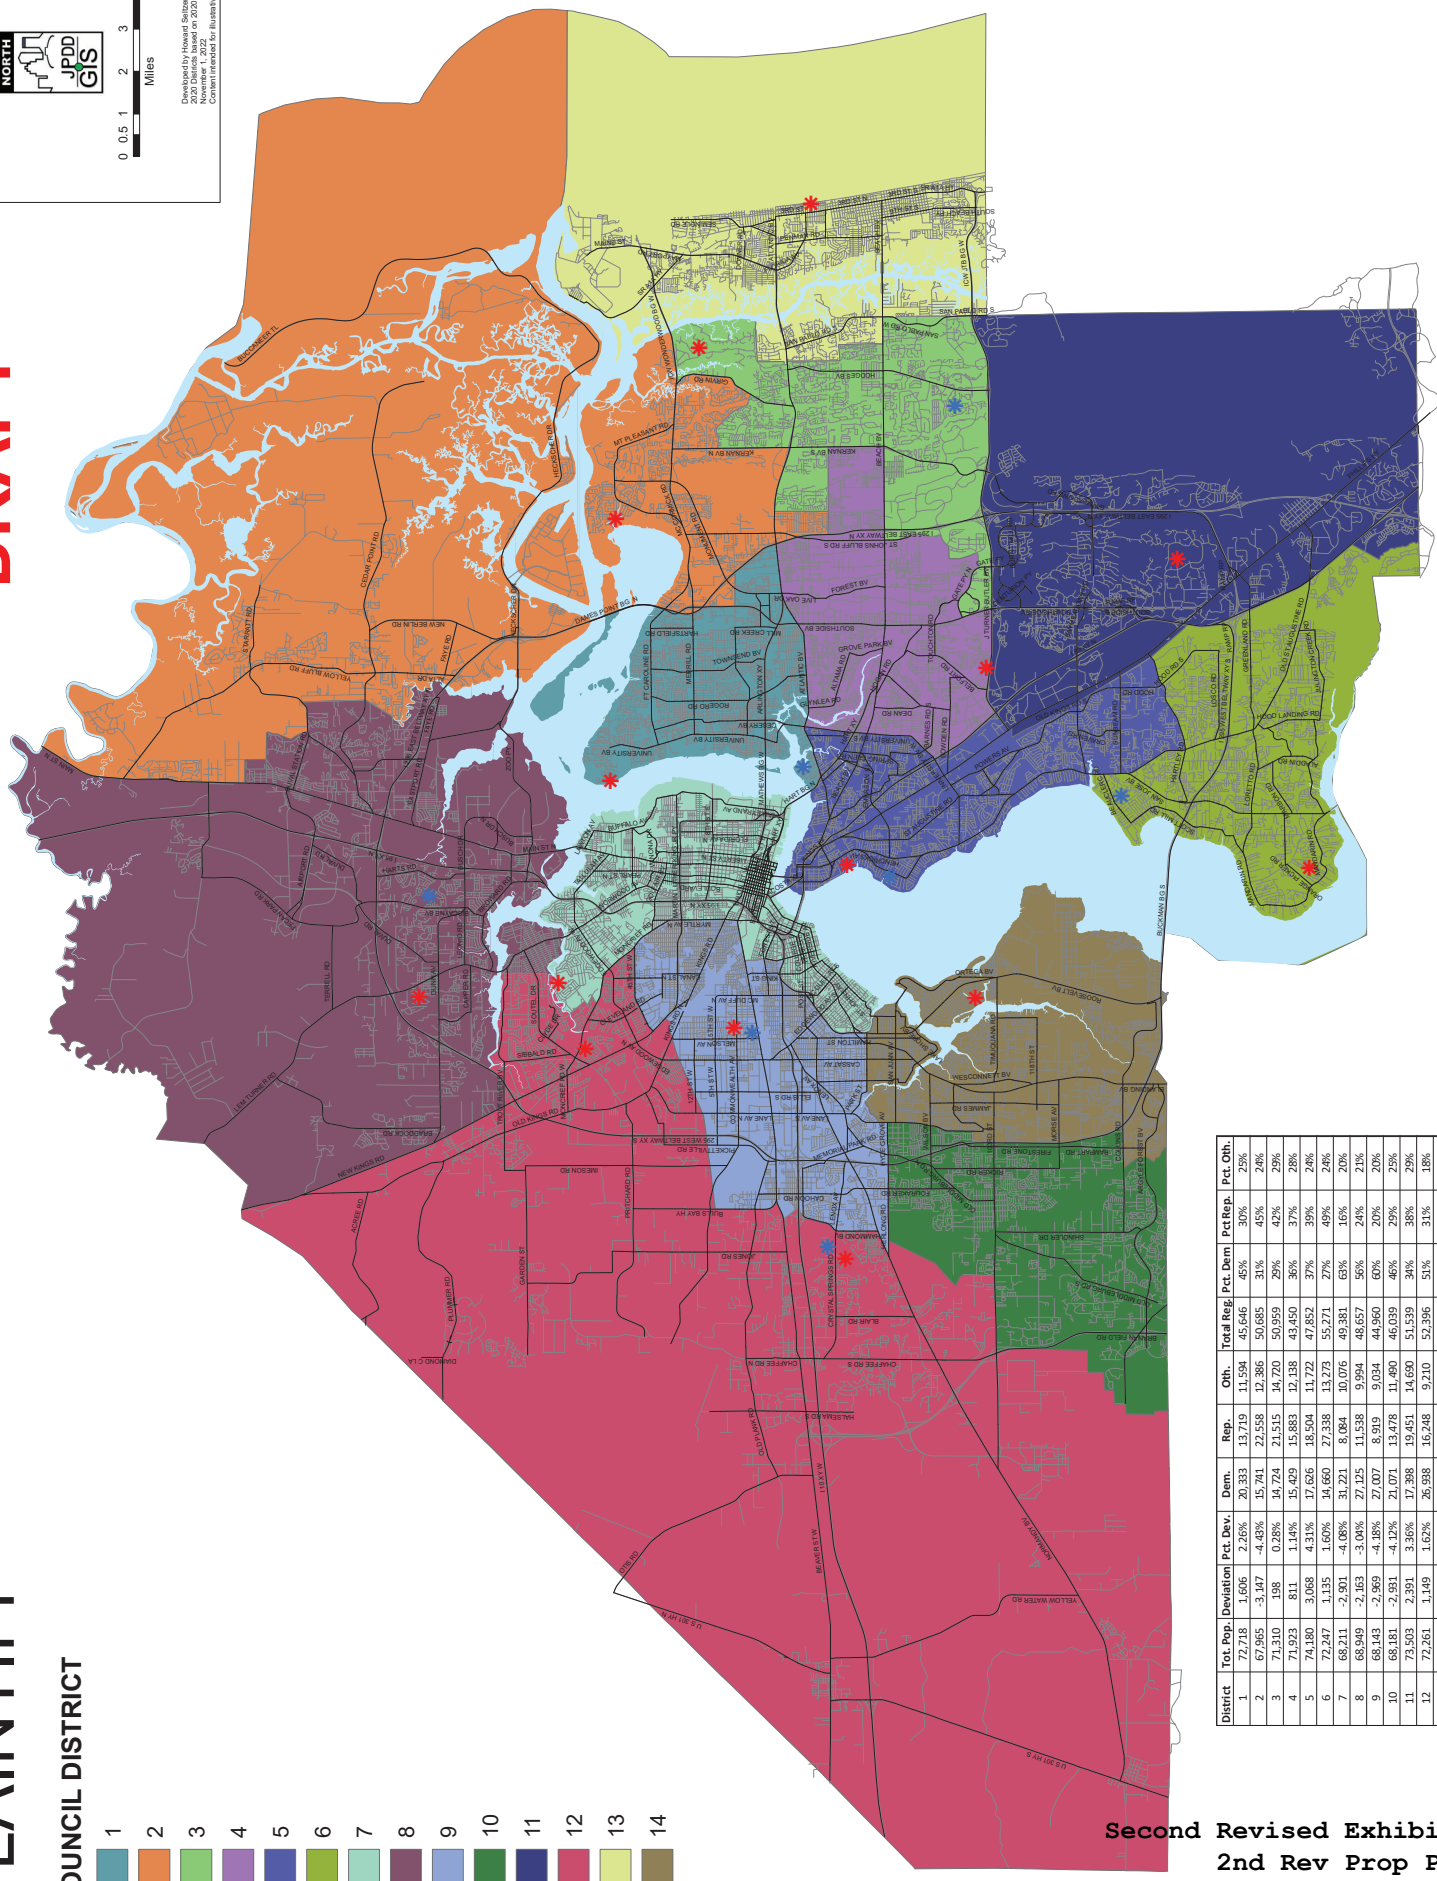

PLAINTIFF

DRAFT

COUNCIL DISTRICT

- 1
- 2
- 3
- 4
- 5
- 6
- 7
- 8
- 9
- 10
- 11
- 12
- 13
- 14

District	Tot. Pop.	Deviation	Pct. Dev.	Dem.	Rep.	Oh.	Total Reg.	Pct. Dem.	Pct. Rep.	Pct. Oh.
1	72,718	1,606	2.26%	20,333	13,719	11,594	45,646	45%	30%	25%
2	67,965	-3,147	-4.63%	15,741	22,558	12,386	50,685	31%	45%	24%
3	71,310	198	0.28%	14,724	21,515	14,720	50,959	29%	42%	29%
4	71,923	811	1.14%	15,429	15,883	12,138	43,450	36%	37%	28%
5	74,180	3,068	4.13%	17,626	18,504	11,722	47,852	37%	39%	24%
6	72,247	1,135	1.60%	14,660	27,338	13,273	55,271	27%	49%	24%
7	68,211	-2,901	-4.08%	31,221	8,084	10,076	49,381	63%	16%	20%
8	68,949	-2,163	-3.04%	27,125	11,538	9,994	48,657	56%	24%	21%
9	68,143	-2,969	-4.12%	27,007	8,919	9,034	44,960	60%	20%	20%
10	68,181	-2,951	-4.12%	21,071	13,478	11,490	46,039	46%	29%	25%
11	73,503	2,391	3.36%	17,398	19,451	14,600	51,539	34%	38%	29%
12	72,261	1,149	1.62%	26,938	16,248	9,210	52,396	51%	31%	18%
13	74,348	3,236	4.55%	15,679	27,220	14,895	57,795	27%	47%	26%
14	71,628	516	0.73%	18,852	15,795	11,880	46,027	41%	34%	25%