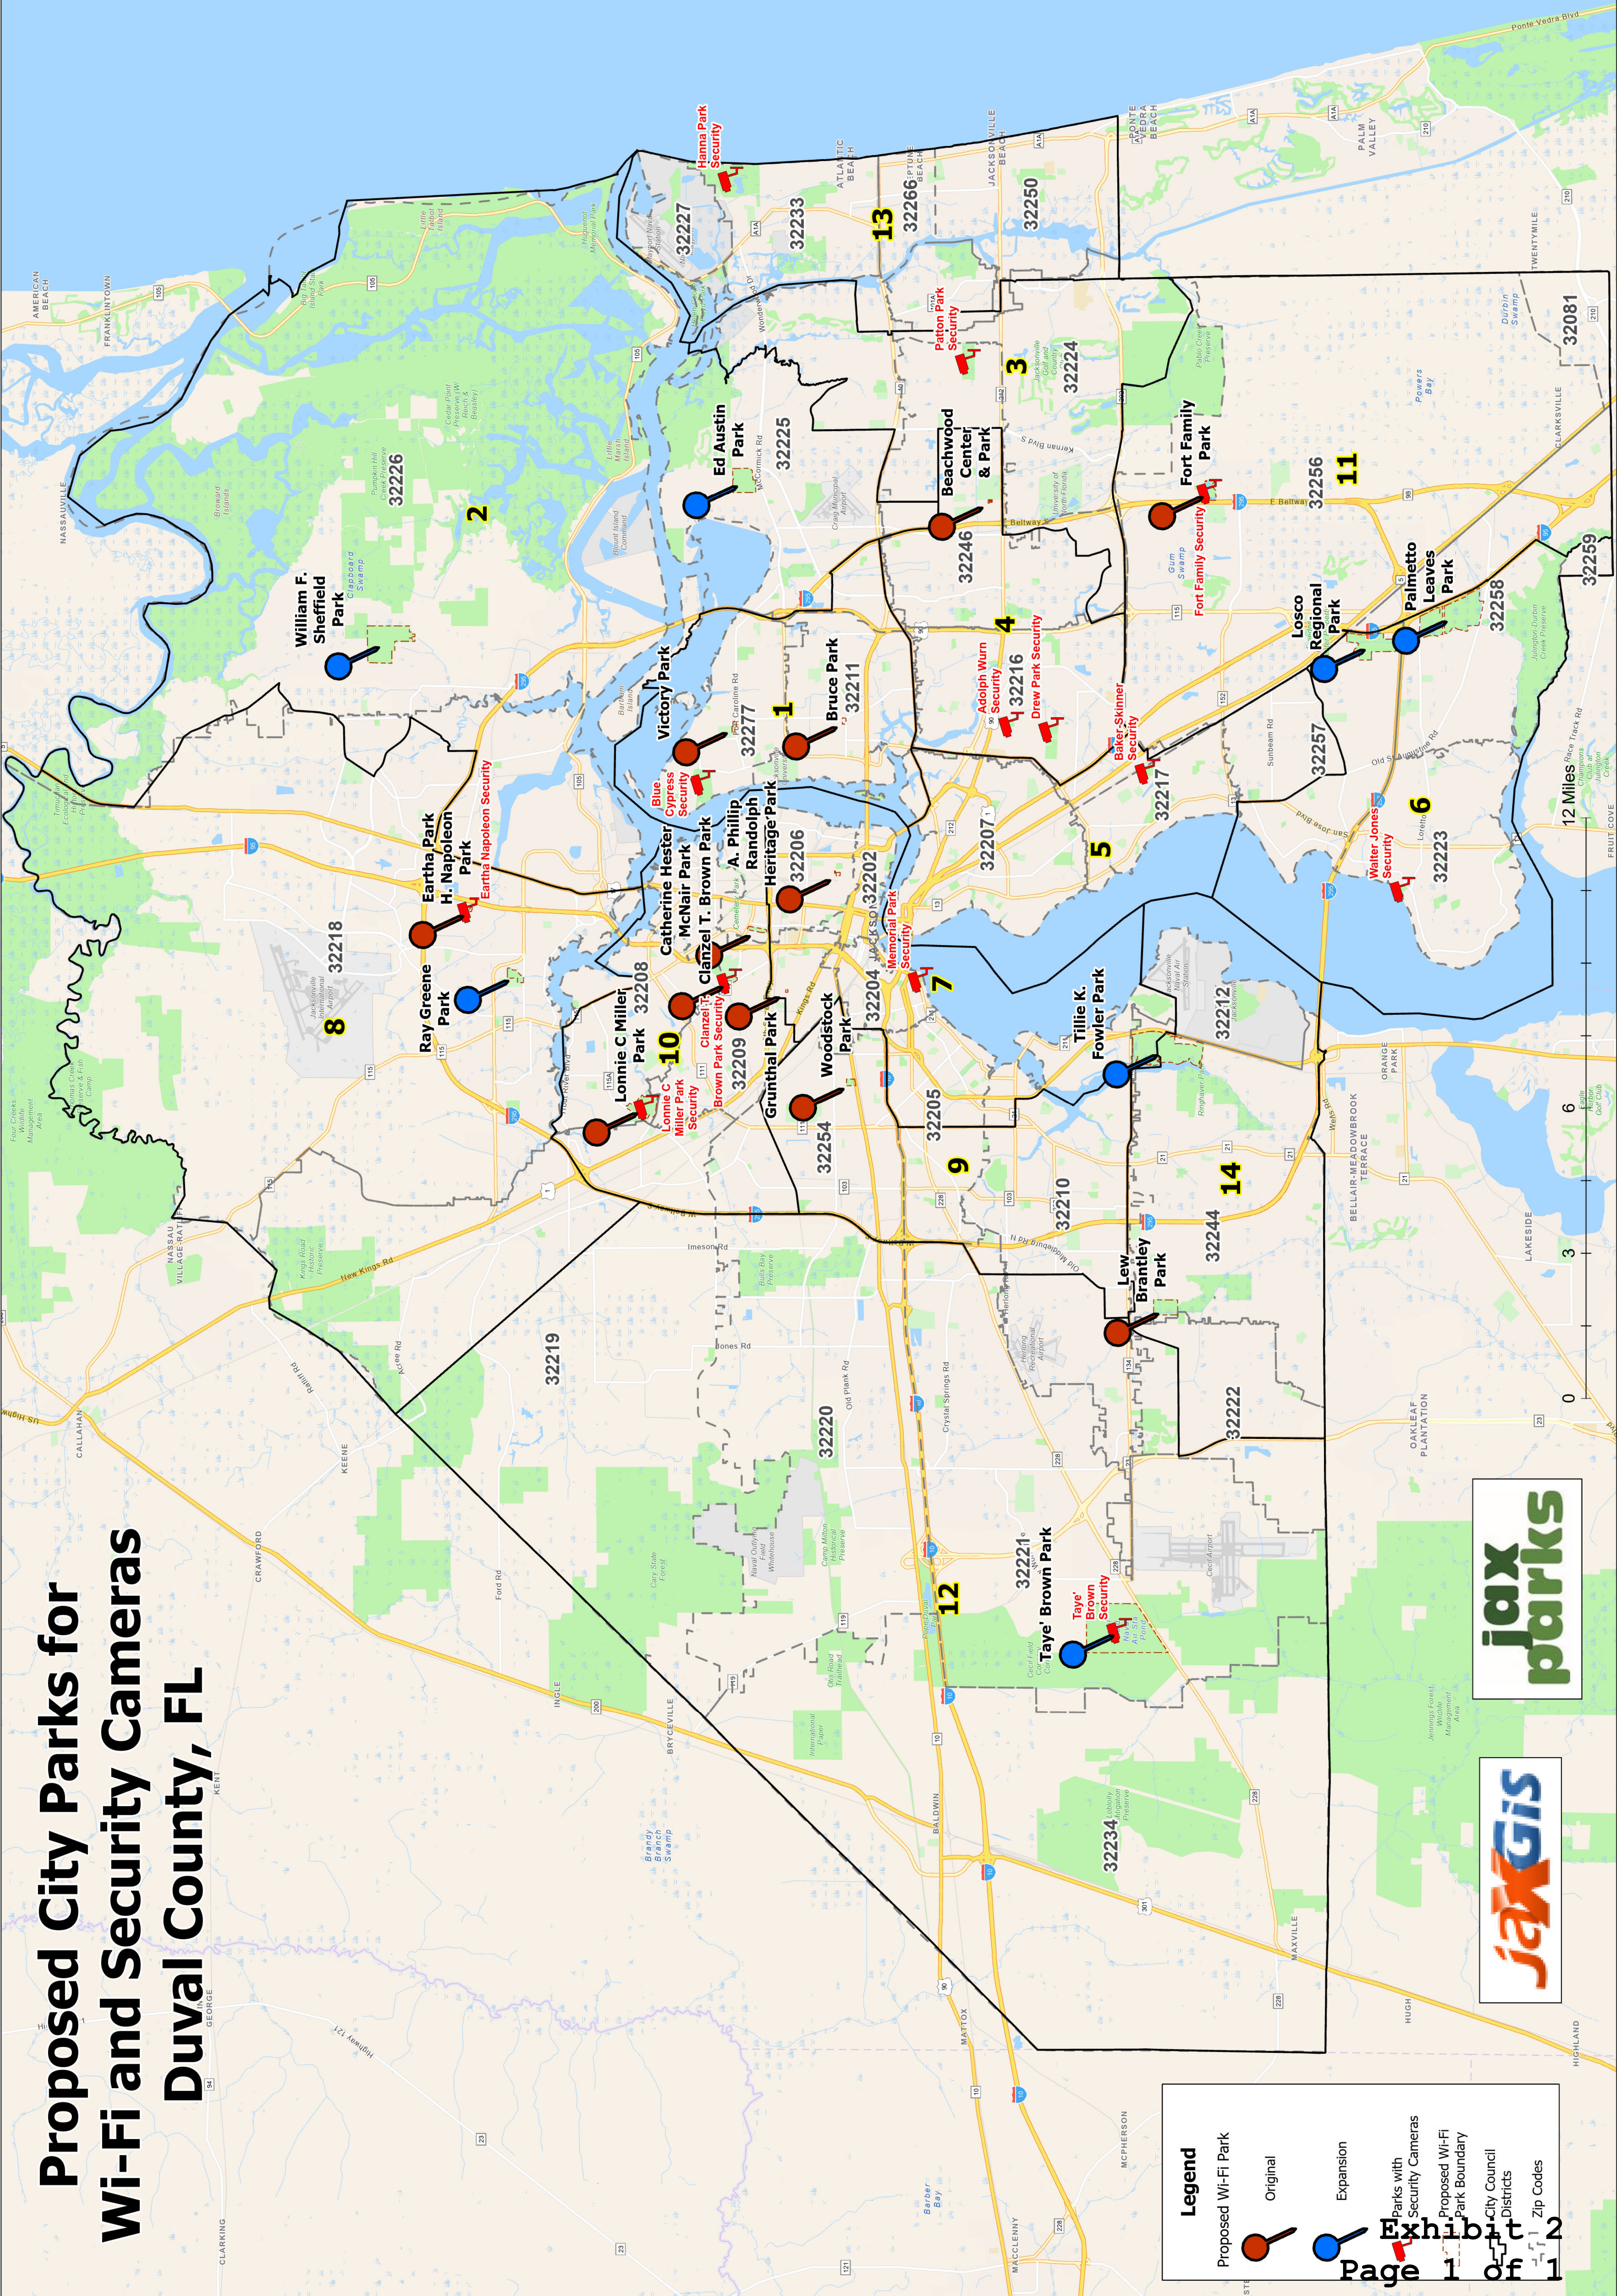

# Proposed City Parks for Wi-Fi and Security Cameras Duval County, FL

**Legend**

- Proposed Wi-Fi Park (Red circle with antenna icon)
- Original (Blue circle with antenna icon)
- Expansion (Blue circle with antenna icon)
- Parks with Security Cameras (Red square with camera icon)
- Proposed Wi-Fi Park Boundary (Dashed line)
- City Council Districts (Numbered areas)
- Zip Codes (Numbers on map)